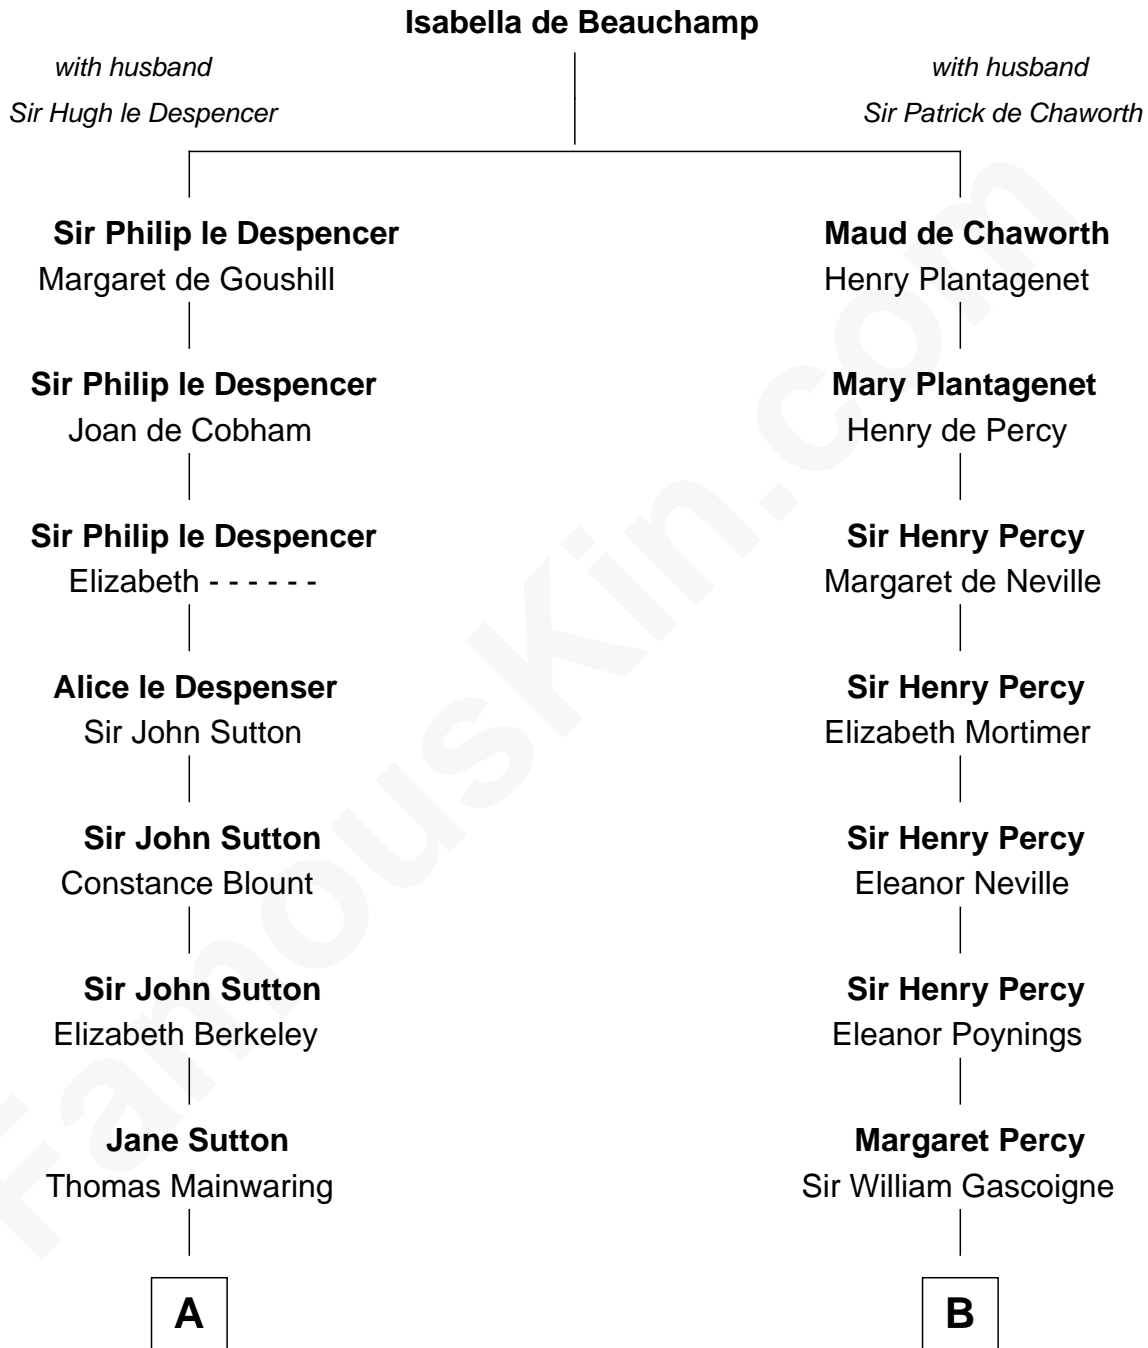

**FamousKin.com**  
**Relationship Chart of**  
**Elizabeth Montgomery**  
*TV Actress - "Bewitched"*

**16th cousin 5 times removed of**  
**Harriet Martineau**  
*Author of The Hour and the Man*

**C**

—  
**Nathan Barney**

Hannah Carey

—  
**Nathan Barney**

Mary A. Deverell

—  
**Mary Weed Barney**

Henry Montgomery

—  
**Henry Montgomery**

Elizabeth Bryan Allen

—  
**Elizabeth Montgomery**

*TV Actress - "Bewitched"*

FamousKin.com