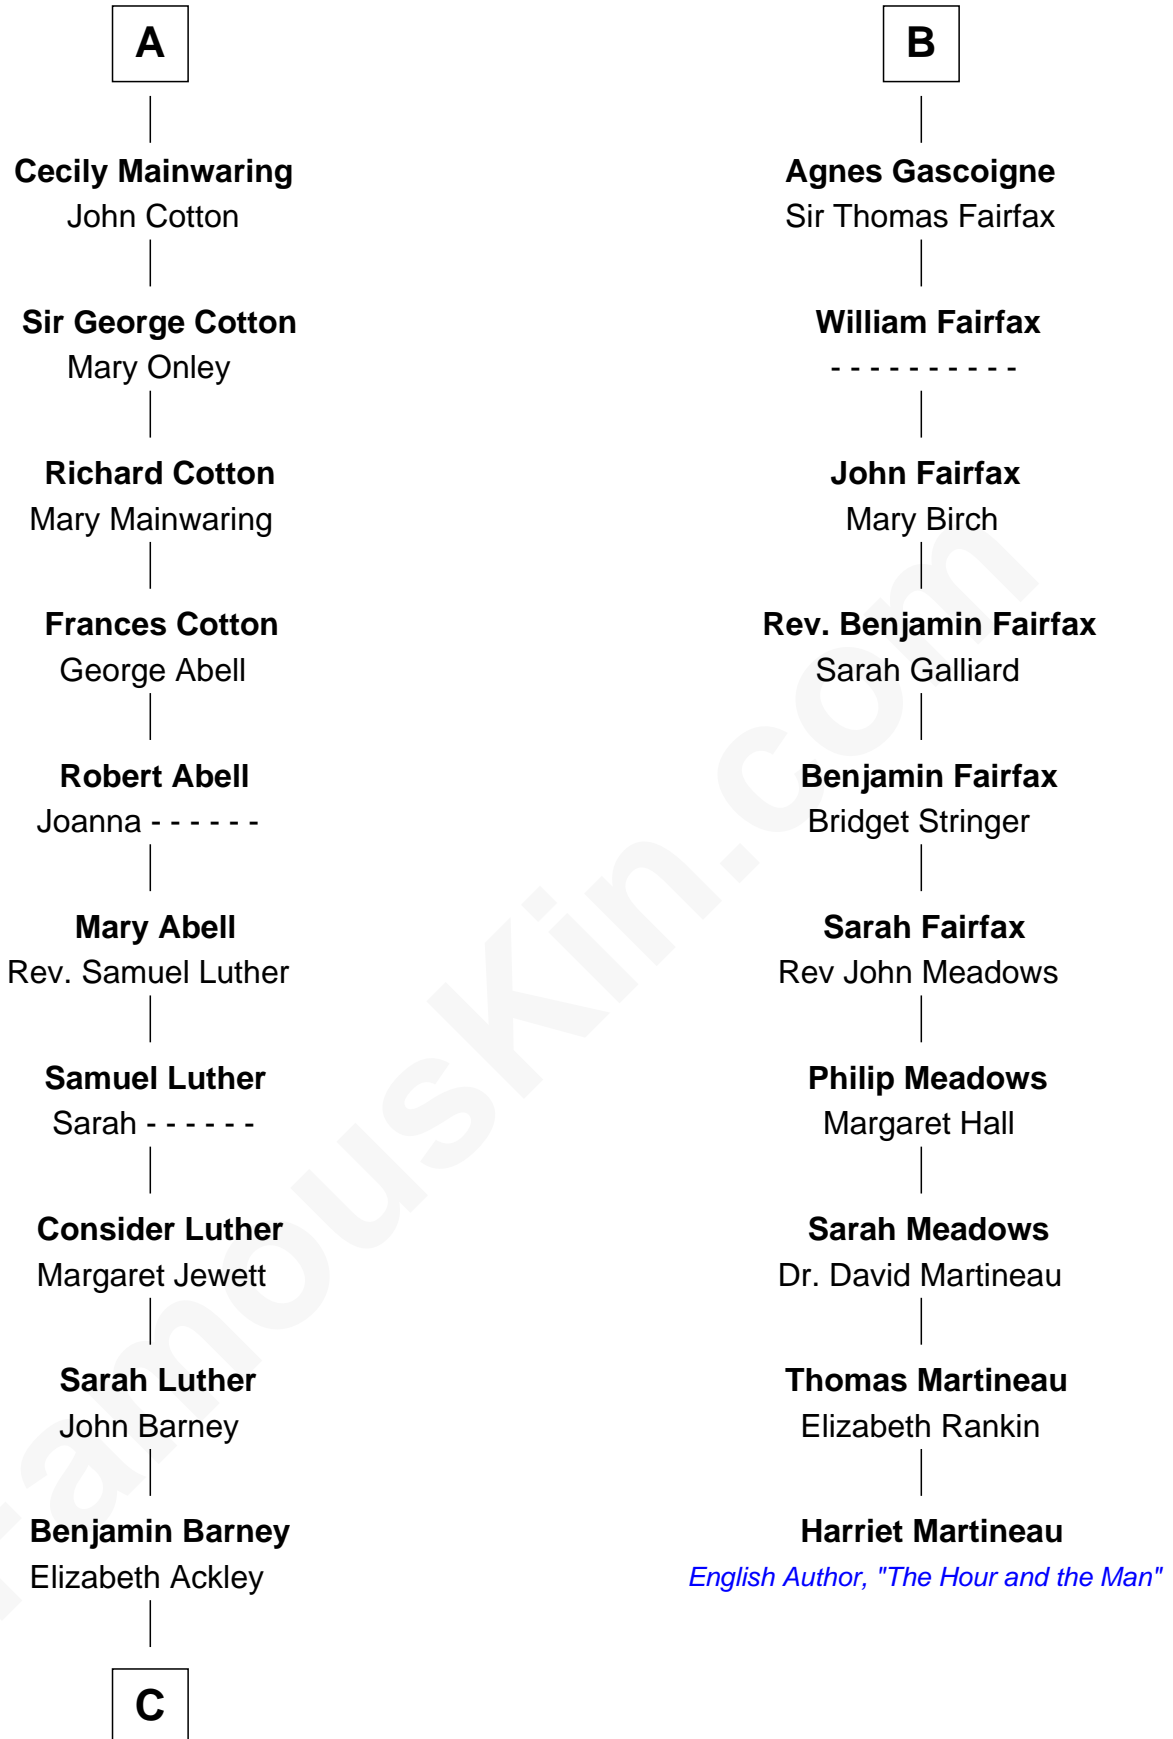

**FamousKin.com**  
**Relationship Chart of**  
**Elizabeth Montgomery**  
*TV Actress - "Bewitched"*

**16th cousin 5 times removed of**  
**Harriet Martineau**  
*Author of The Hour and the Man*

**C**

—  
**Nathan Barney**

Hannah Carey

—  
**Nathan Barney**

Mary A. Deverell

—  
**Mary Weed Barney**

Henry Montgomery

—  
**Henry Montgomery**

Elizabeth Bryan Allen

—  
**Elizabeth Montgomery**