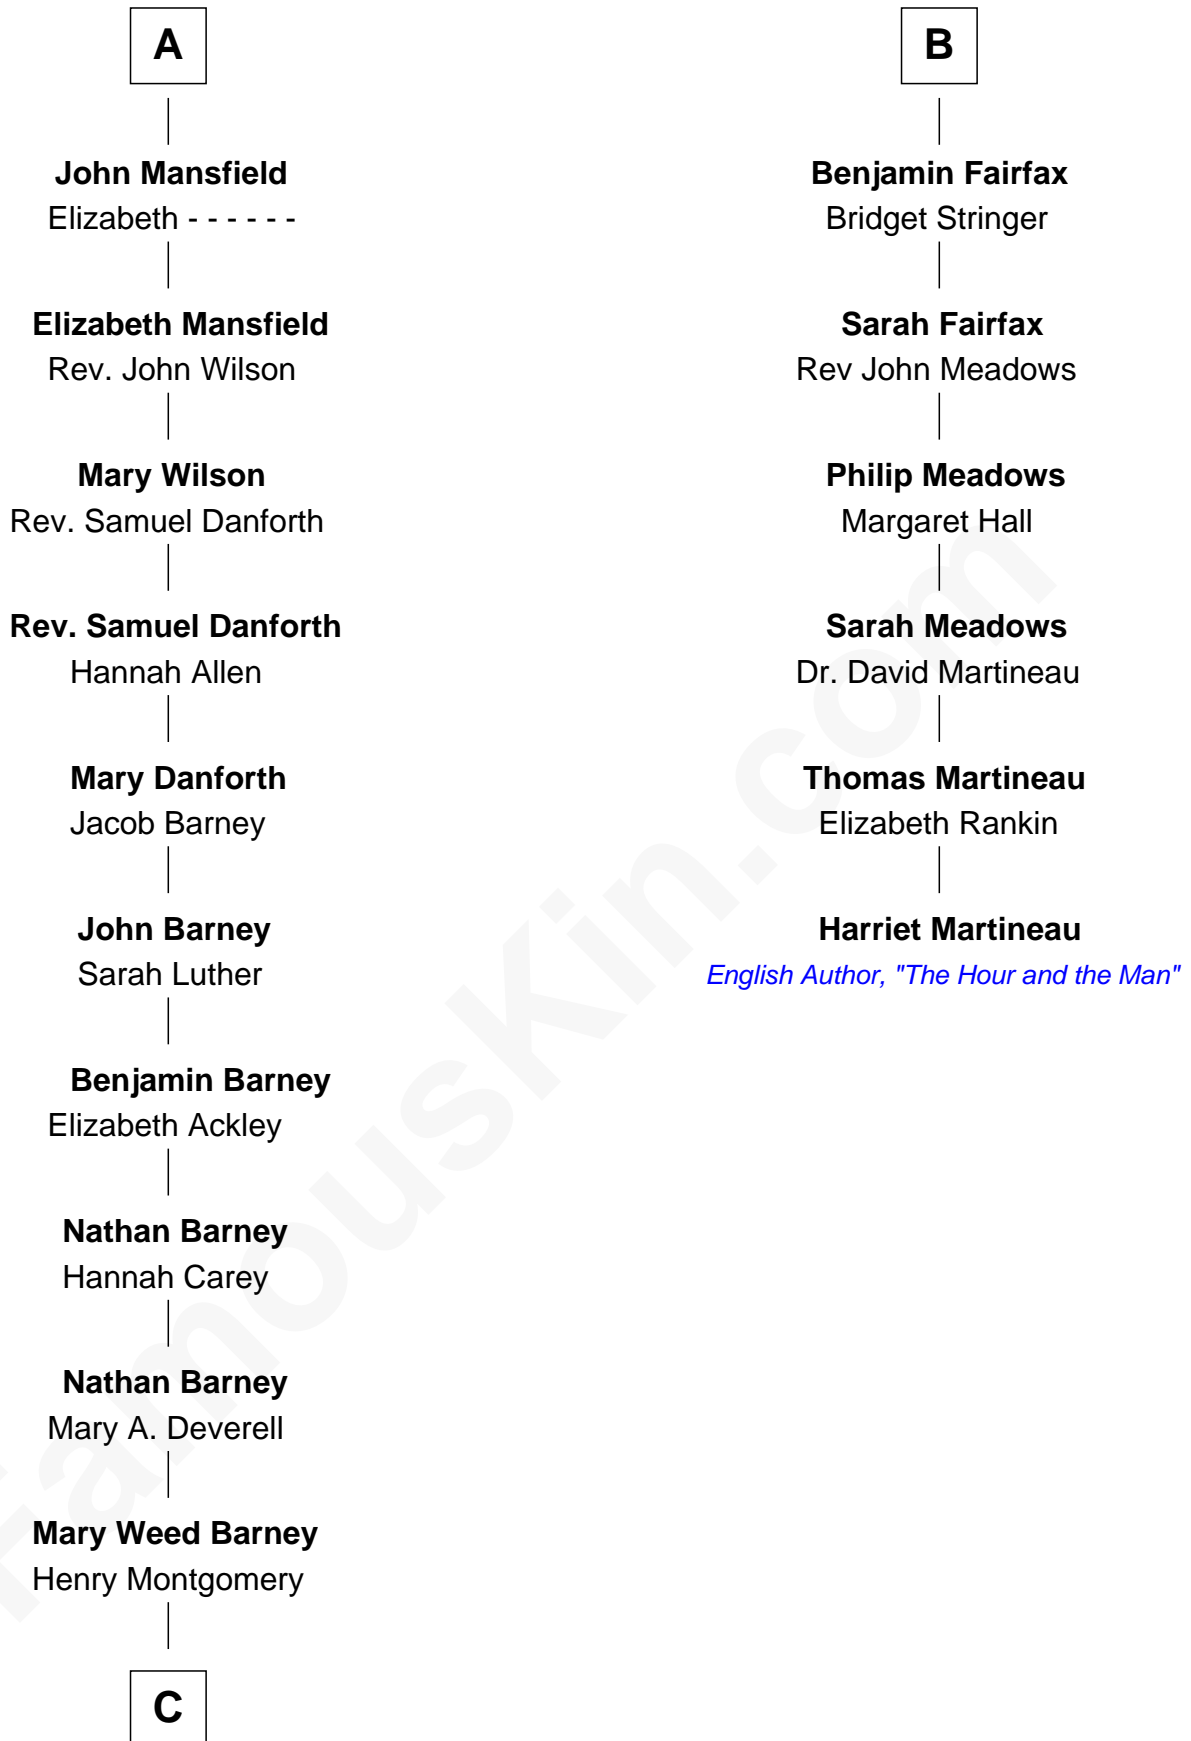

FamousKin.com
Relationship Chart of
Elizabeth Montgomery
 TV Actress - "Bewitched"

12th cousin 6 times removed of
Harriet Martineau
 Author of *The Hour and the Man*

C

Henry Montgomery
Elizabeth Bryan Allen

Elizabeth Montgomery
TV Actress - "Bewitched"

FamousKin.com