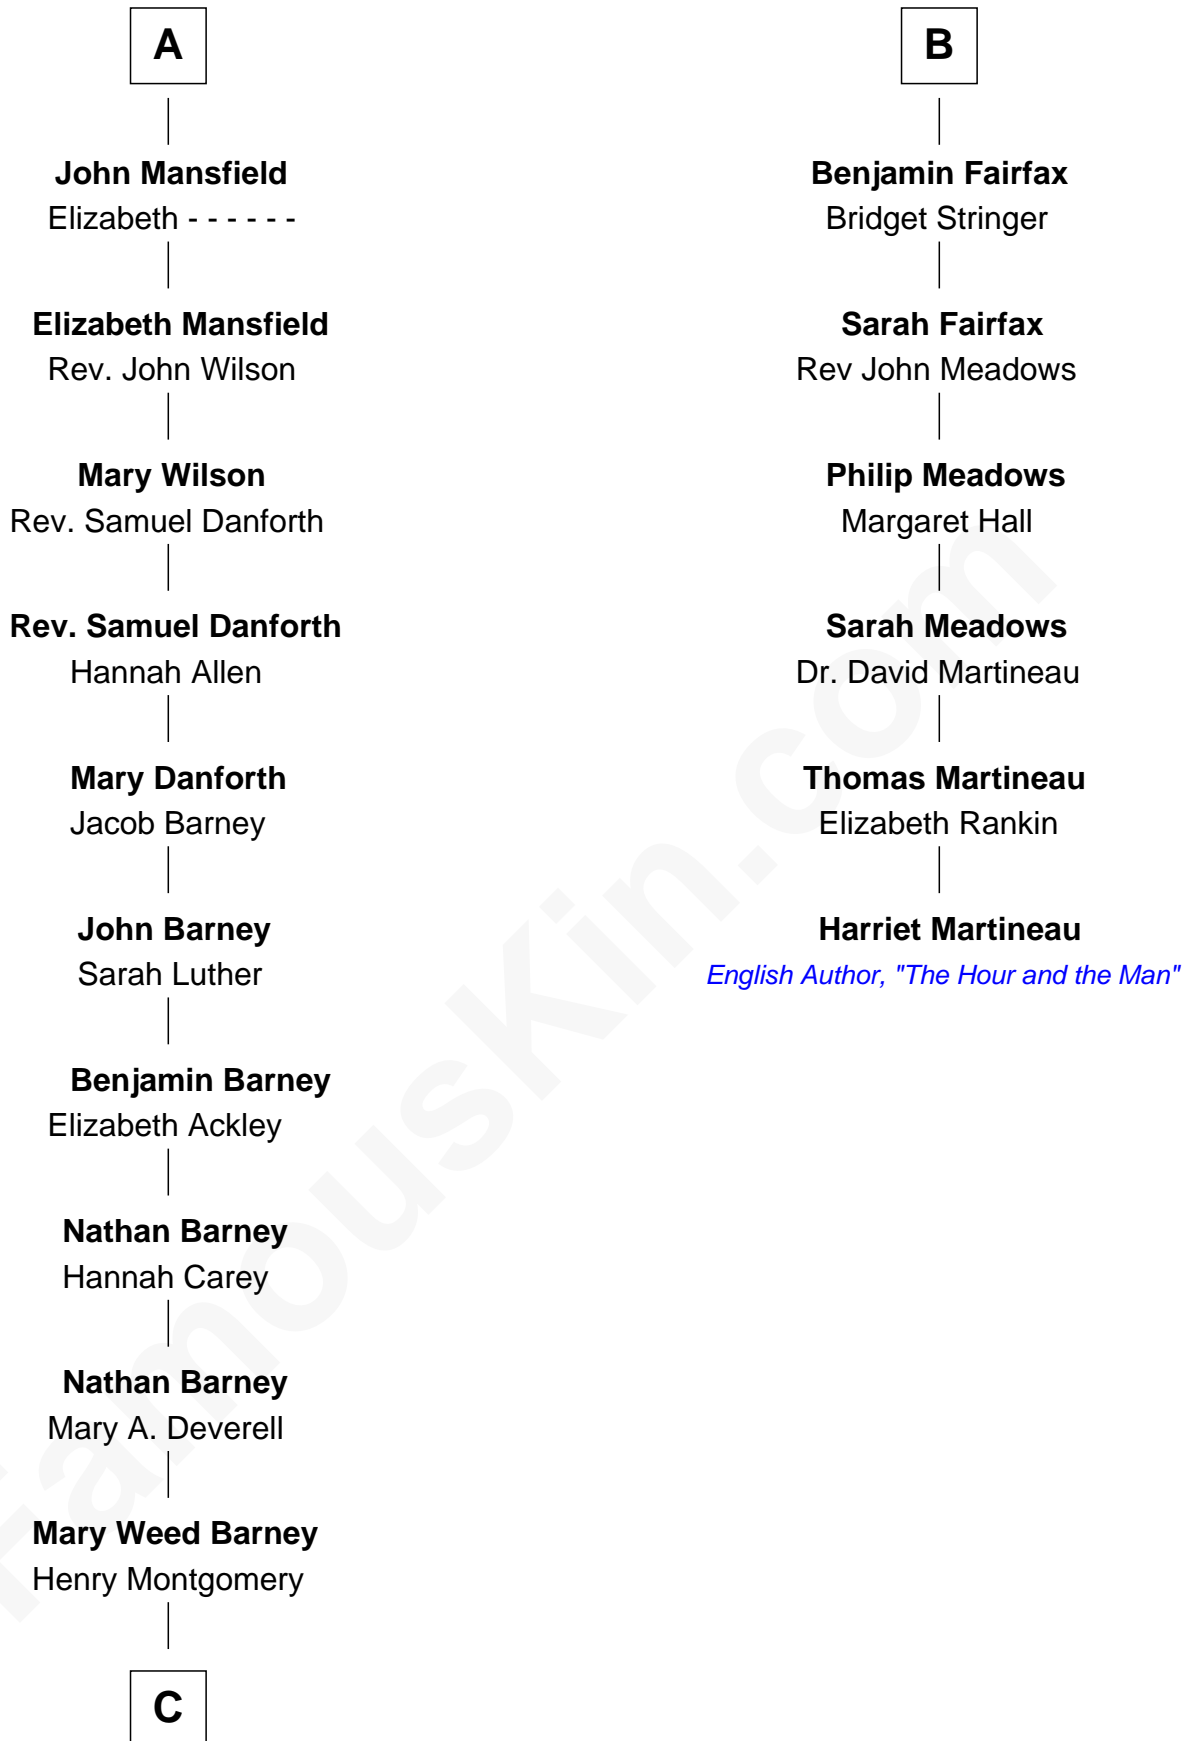

FamousKin.com
Relationship Chart of
Elizabeth Montgomery
 TV Actress - "Bewitched"

12th cousin 6 times removed of

Harriet Martineau
 Author of *The Hour and the Man*

C

Henry Montgomery
Elizabeth Bryan Allen

Elizabeth Montgomery
TV Actress - "Bewitched"

FamousKin.com