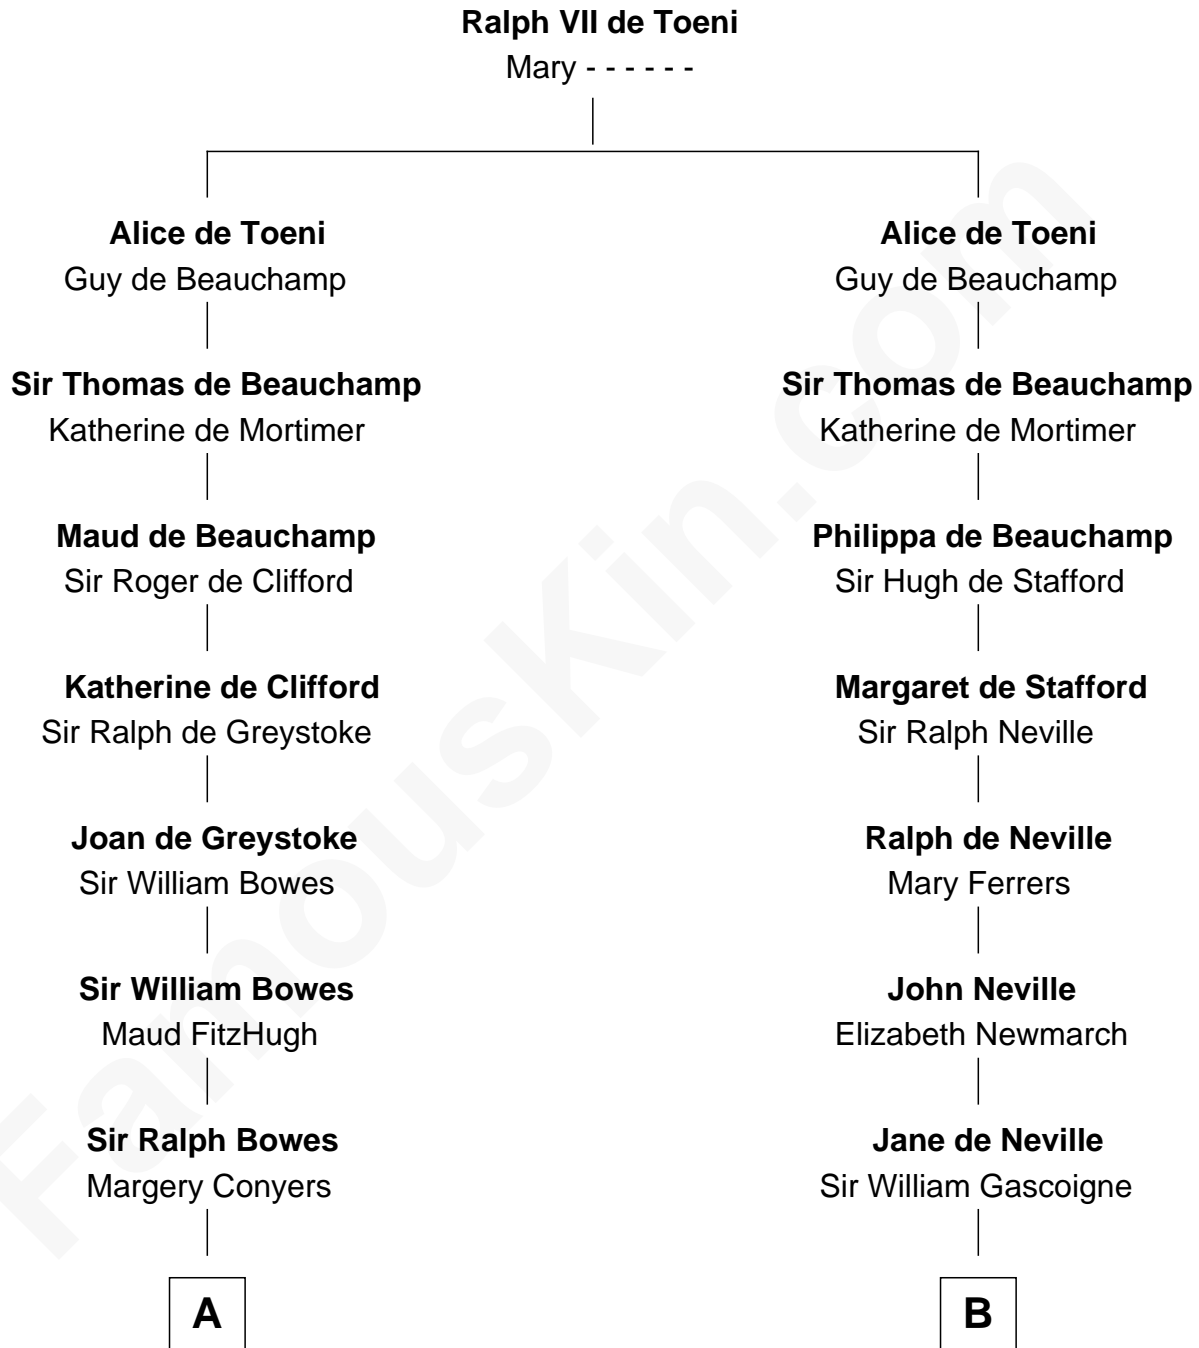

FamousKin.com
Relationship Chart of
Elizabeth Montgomery
 TV Actress - "Bewitched"

17th cousin 4 times removed of

Harriet Martineau
 Author of *The Hour and the Man*

C

—
Nathan Barney

Hannah Carey

—
Nathan Barney

Mary A. Deverell

—
Mary Weed Barney

Henry Montgomery

—
Henry Montgomery

Elizabeth Bryan Allen

—
Elizabeth Montgomery

TV Actress - "Bewitched"

FamousKin.com