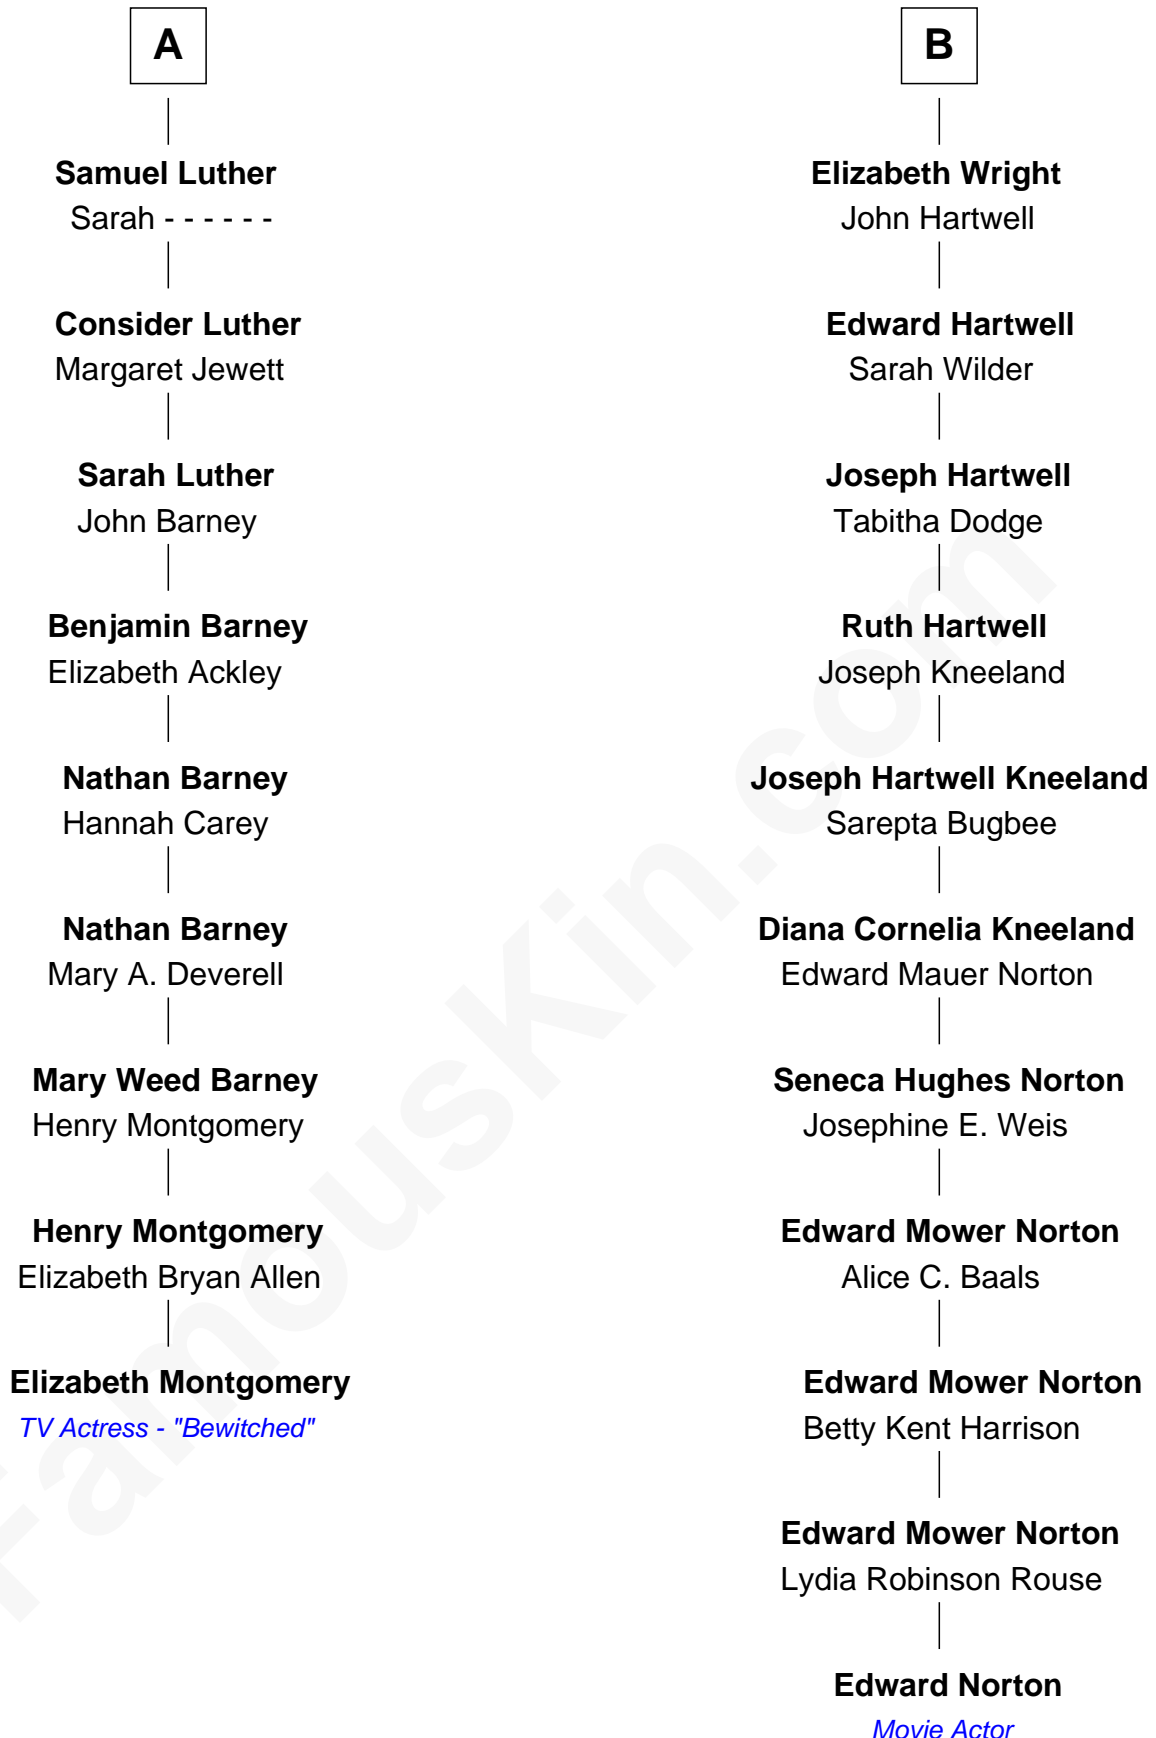

**FamousKin.com**  
**Relationship Chart of**  
**Elizabeth Montgomery**  
*TV Actress - "Bewitched"*

15th cousin 2 times removed of

**Edward Norton**  
*Movie Actor*

Edward Norton photo by [David Shankbone](#) (CC BY 3.0)