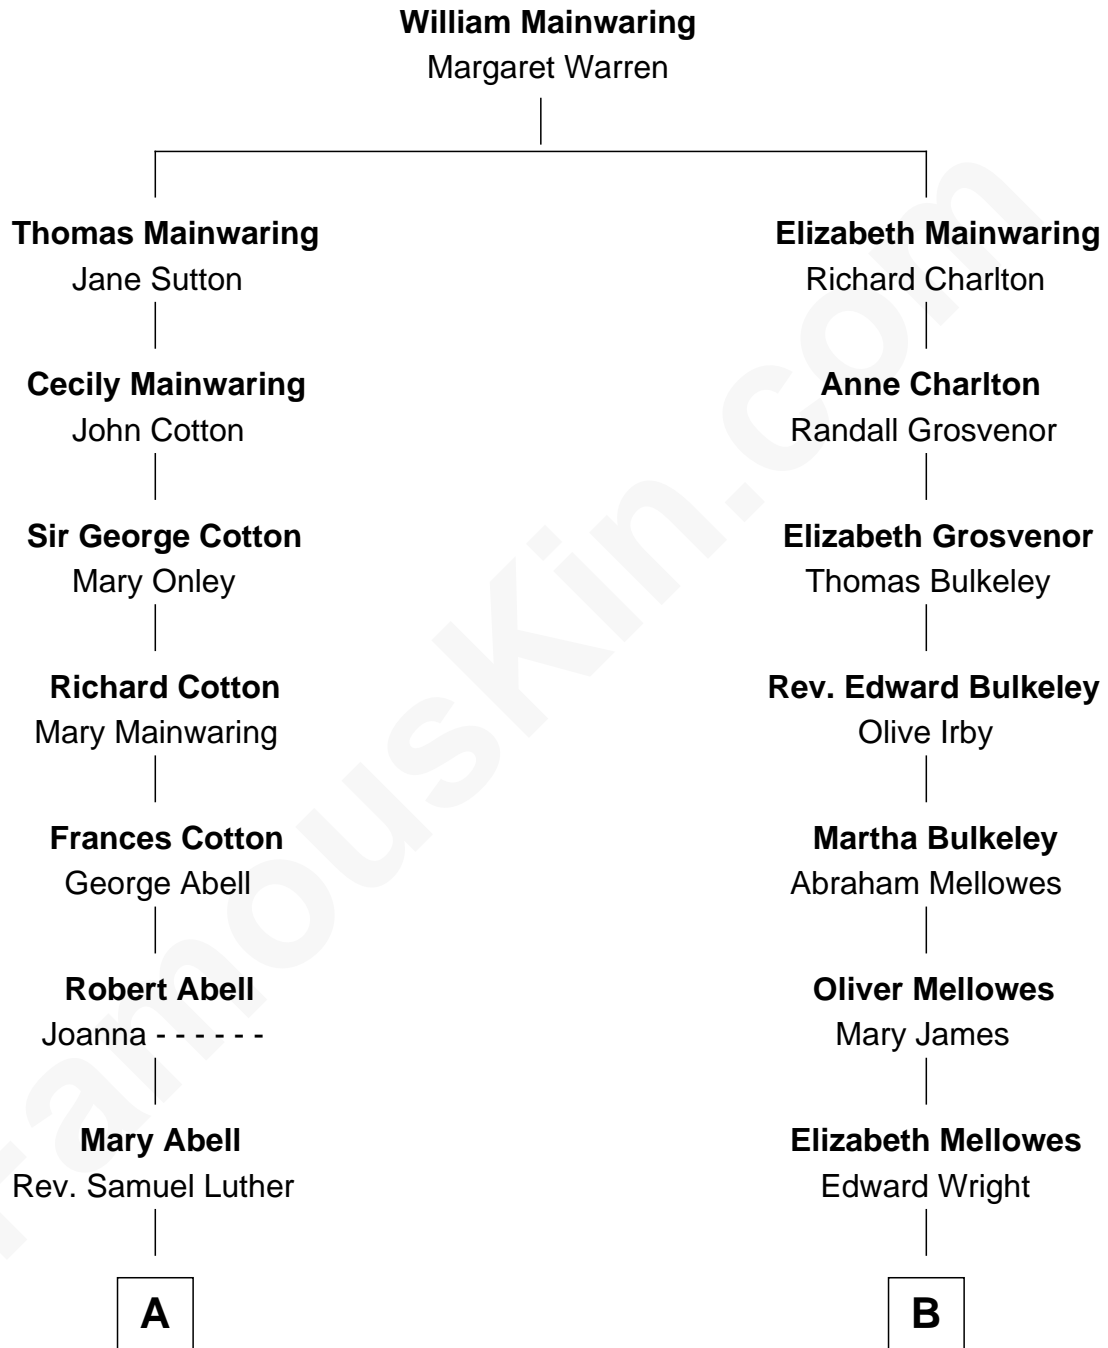

**FamousKin.com**  
**Relationship Chart of**  
**Elizabeth Montgomery**  
*TV Actress - "Bewitched"*

15th cousin 2 times removed of

**Edward Norton**  
*Movie Actor*

Edward Norton photo by [David Shankbone](#) (CC BY 3.0)