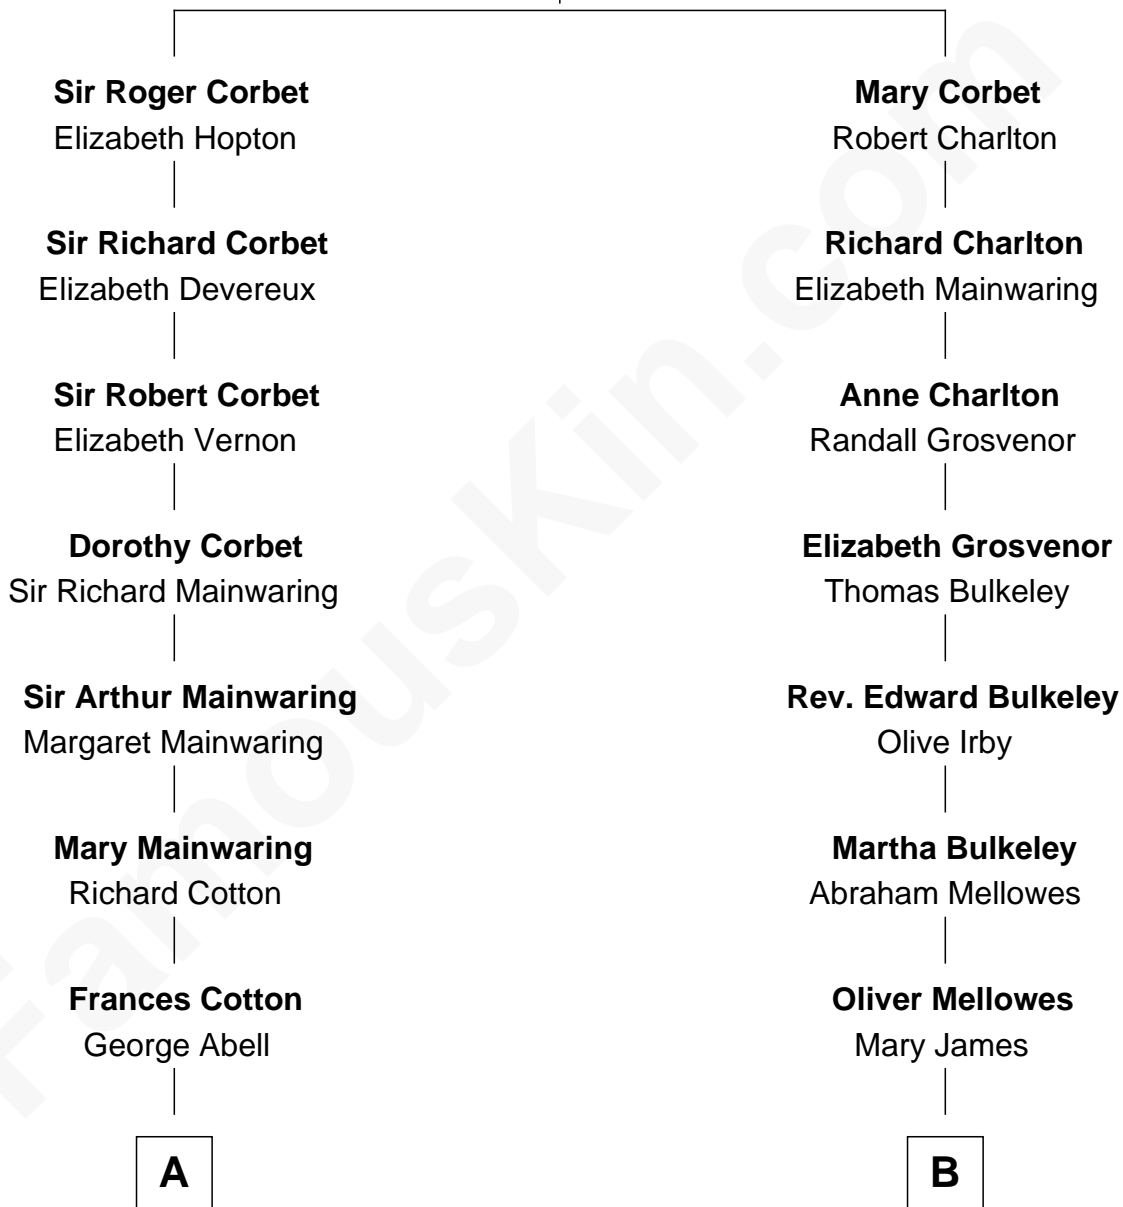

FamousKin.com
Relationship Chart of
Elizabeth Montgomery
TV Actress - "Bewitched"

17th cousin 1 time removed of
Edward Norton
Movie Actor

Sir Robert Corbet
 Margaret - - - - -

C

Edward Mower Norton

Lydia Robinson Rouse

Edward Norton

Movie Actor

FamousKin.com