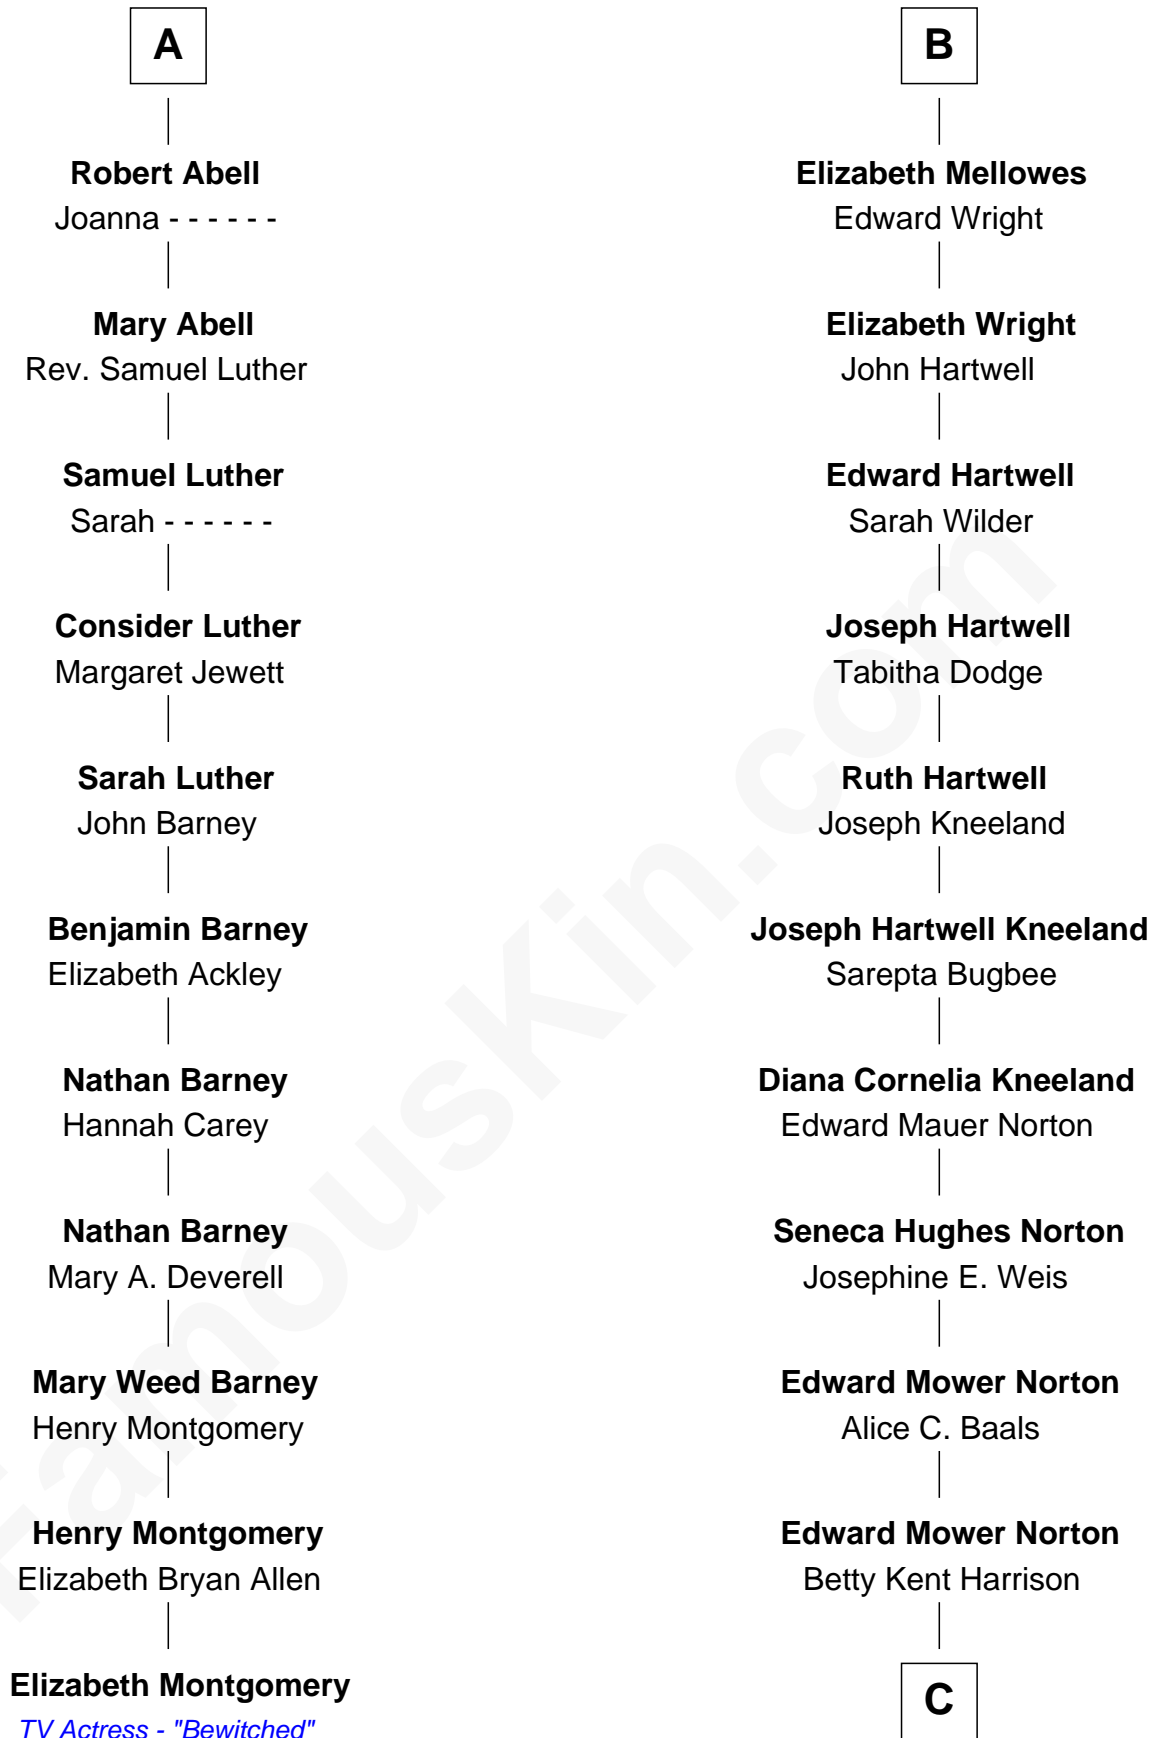

FamousKin.com
Relationship Chart of
Elizabeth Montgomery
TV Actress - "Bewitched"

17th cousin 1 time removed of
Edward Norton
Movie Actor

Sir Robert Corbet
 Margaret - - - - -

C

Edward Mower Norton

Lydia Robinson Rouse

Edward Norton

Movie Actor

FamousKin.com