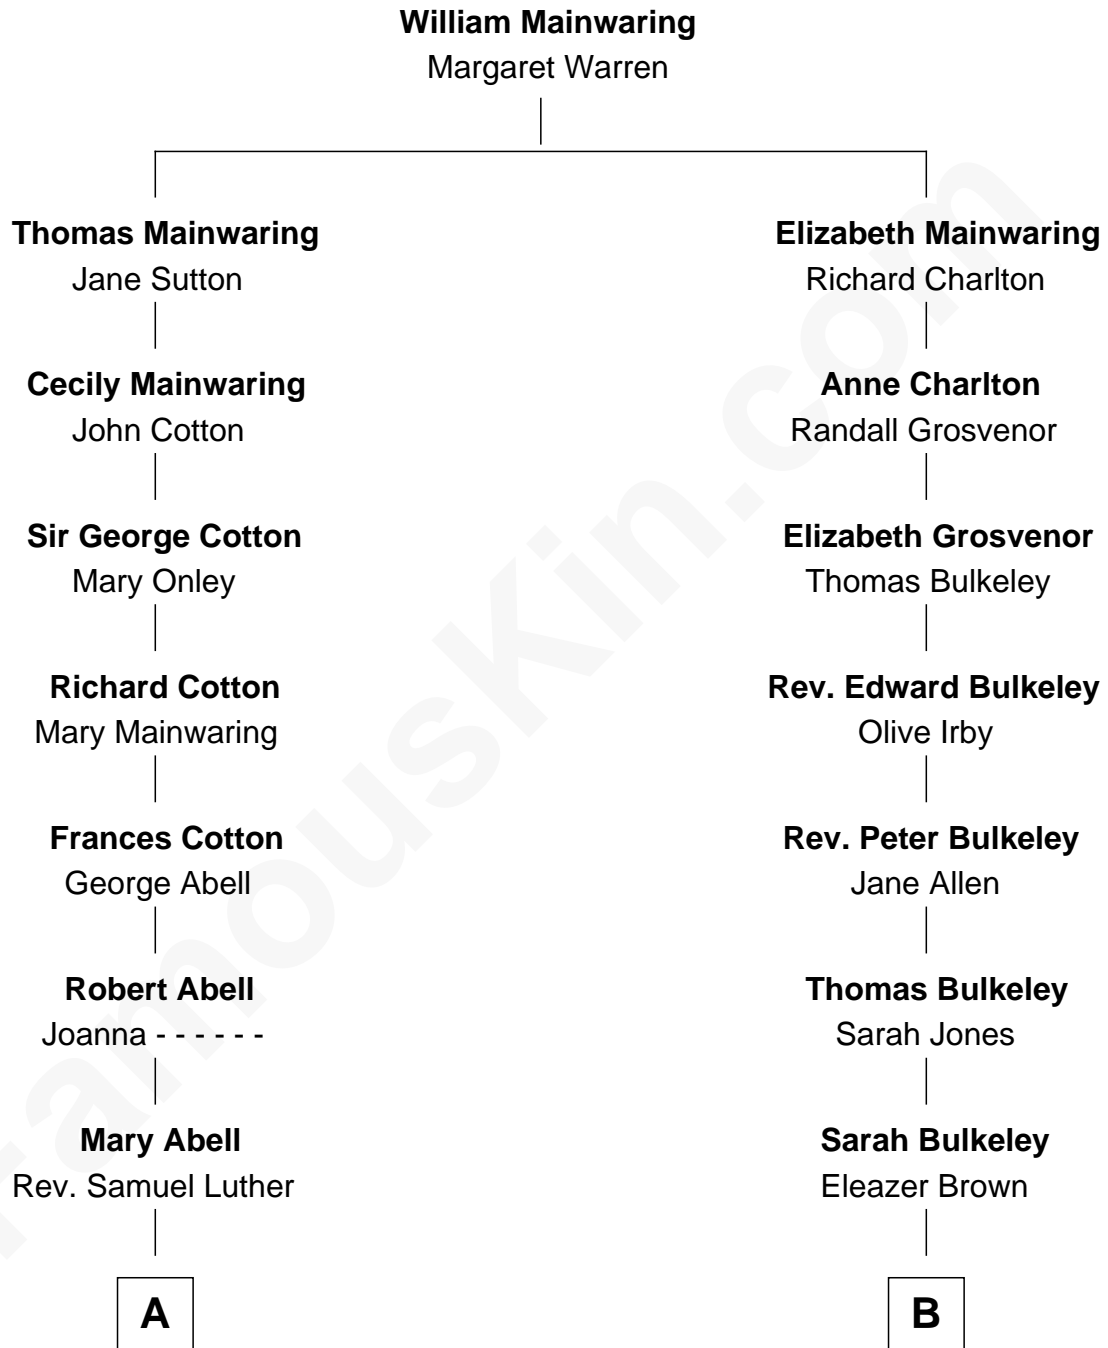

**FamousKin.com**  
**Relationship Chart of**  
**Elizabeth Montgomery**  
*TV Actress - "Bewitched"*

15th cousin 2 times removed of

**Mizuo Peck**  
*TV and Movie Actress*

Mizuo Peck photo by [David Shankbone](#) (CC BY-SA 3.0)