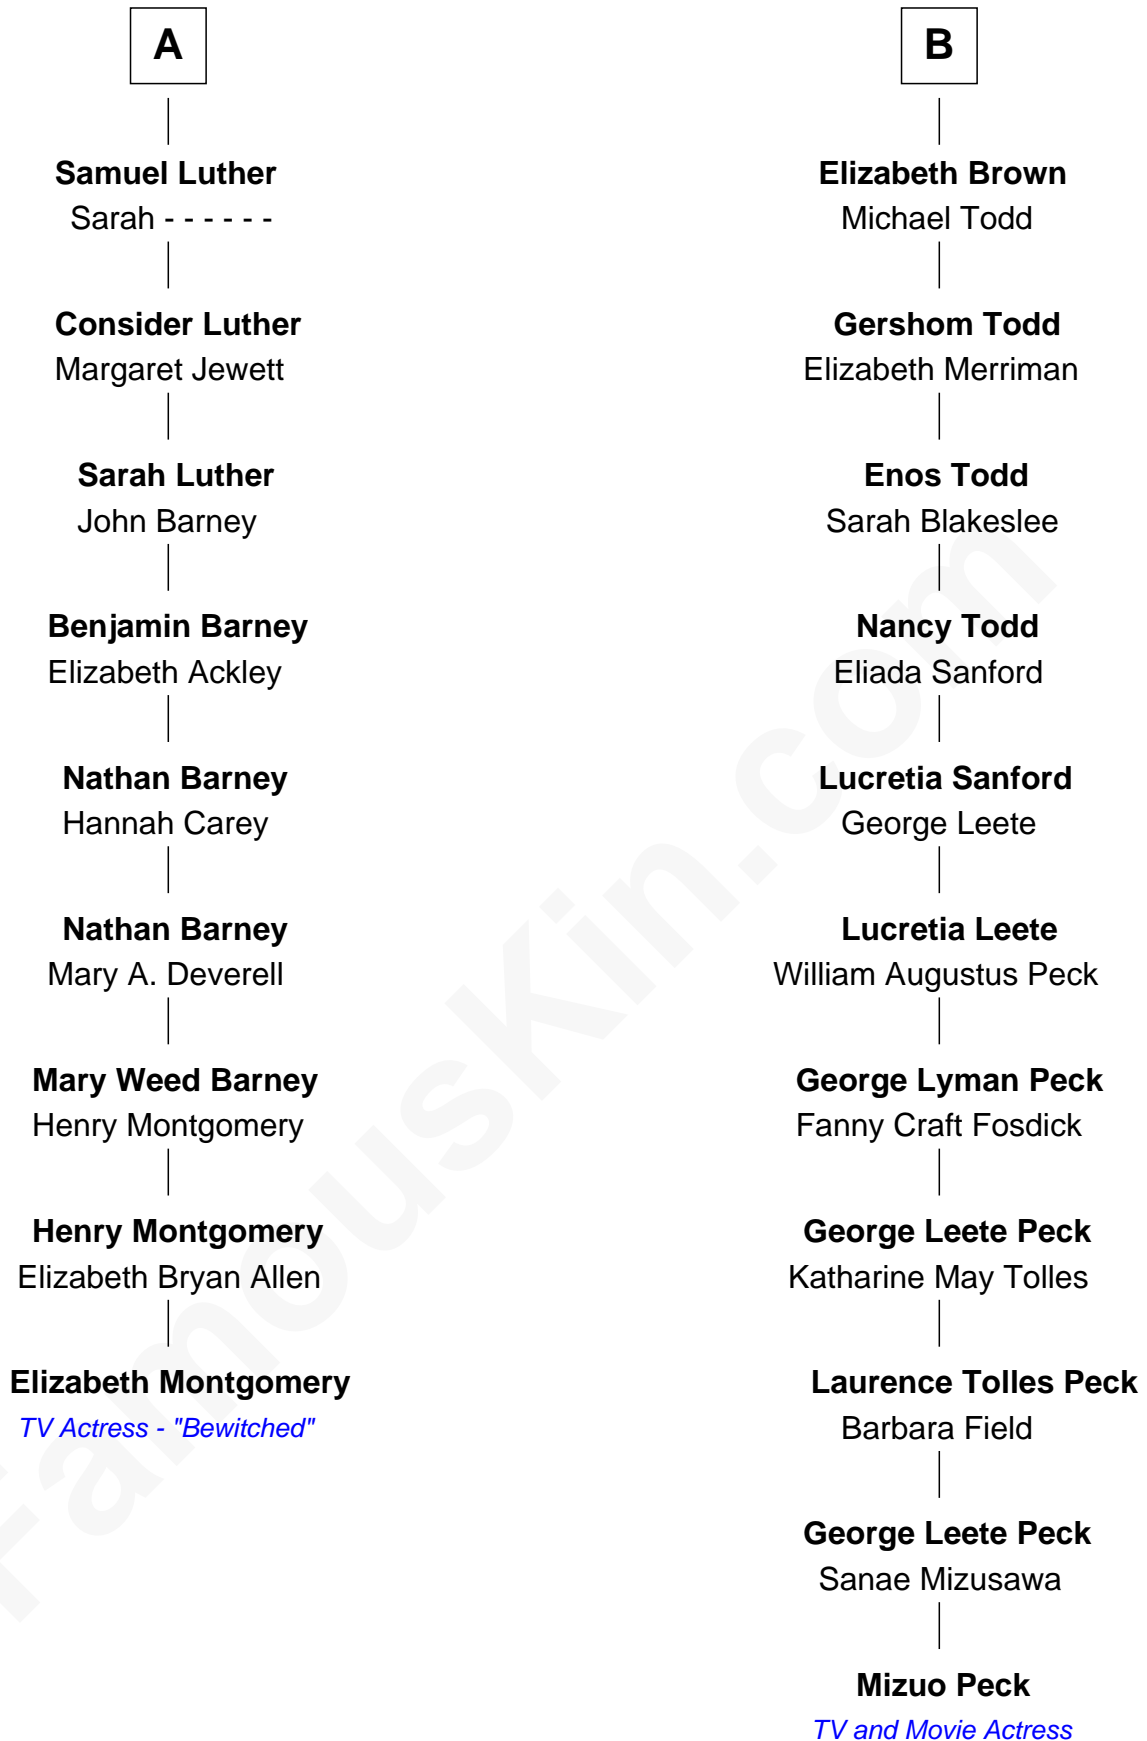

**FamousKin.com**  
**Relationship Chart of**  
**Elizabeth Montgomery**  
*TV Actress - "Bewitched"*

15th cousin 2 times removed of

**Mizuo Peck**  
*TV and Movie Actress*

Mizuo Peck photo by [David Shankbone](#) (CC BY-SA 3.0)