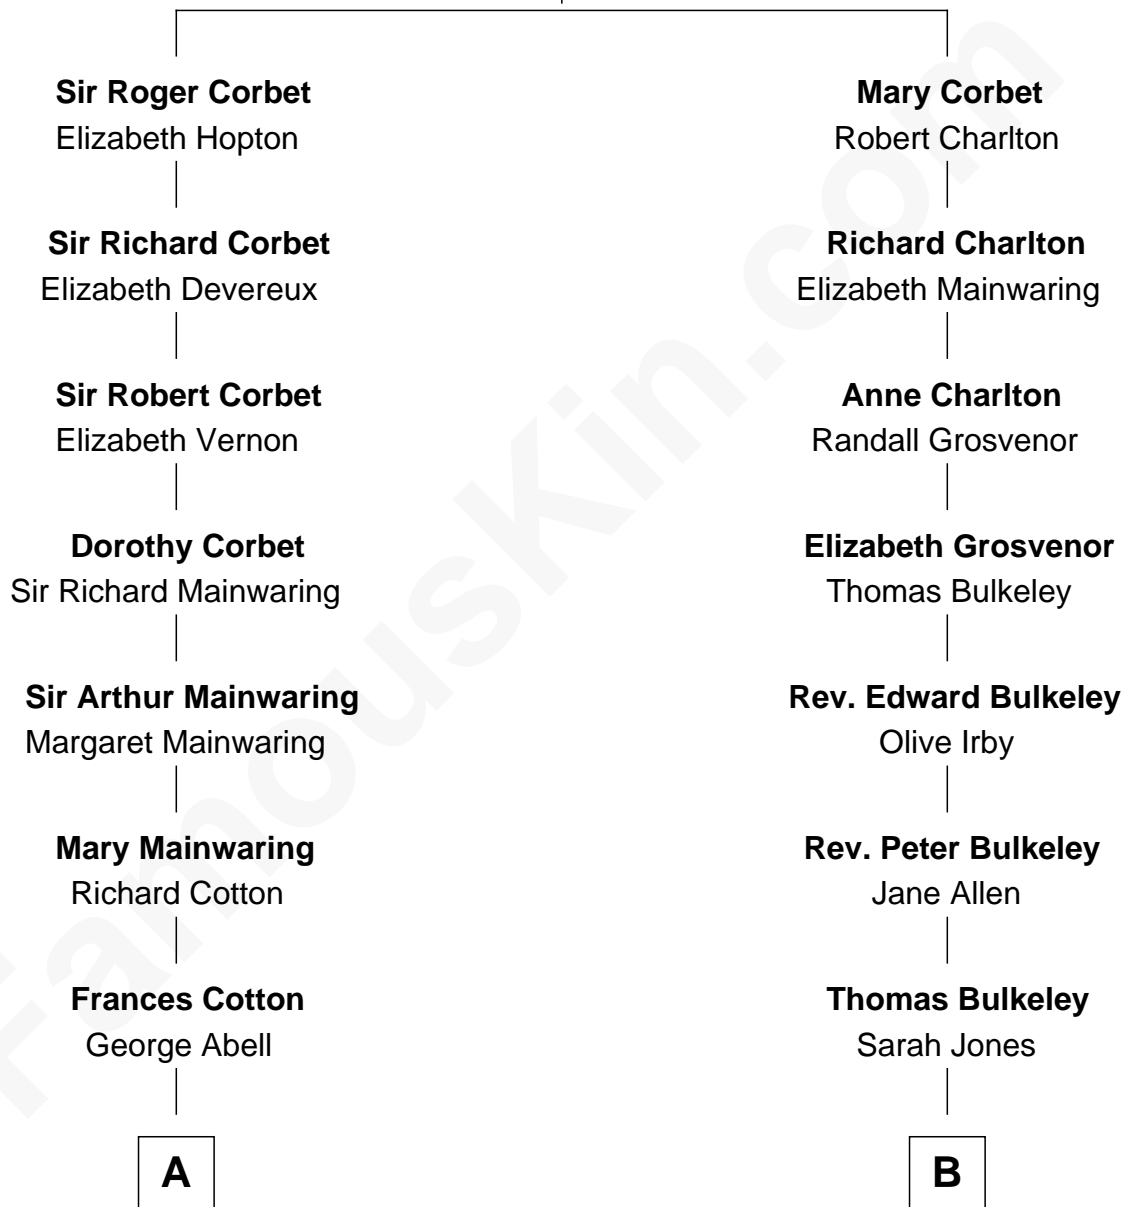

## Relationship Chart of

**Elizabeth Montgomery**

TV Actress - "Bewitched"

17th cousin 1 time removed of

**Mizuo Peck**

TV and Movie Actress

**Sir Robert Corbet**

Margaret - - - - -

**C**

George Leete Peck

Sanae Mizusawa

**Mizuo Peck**

*TV and Movie Actress*

FamousKin.com