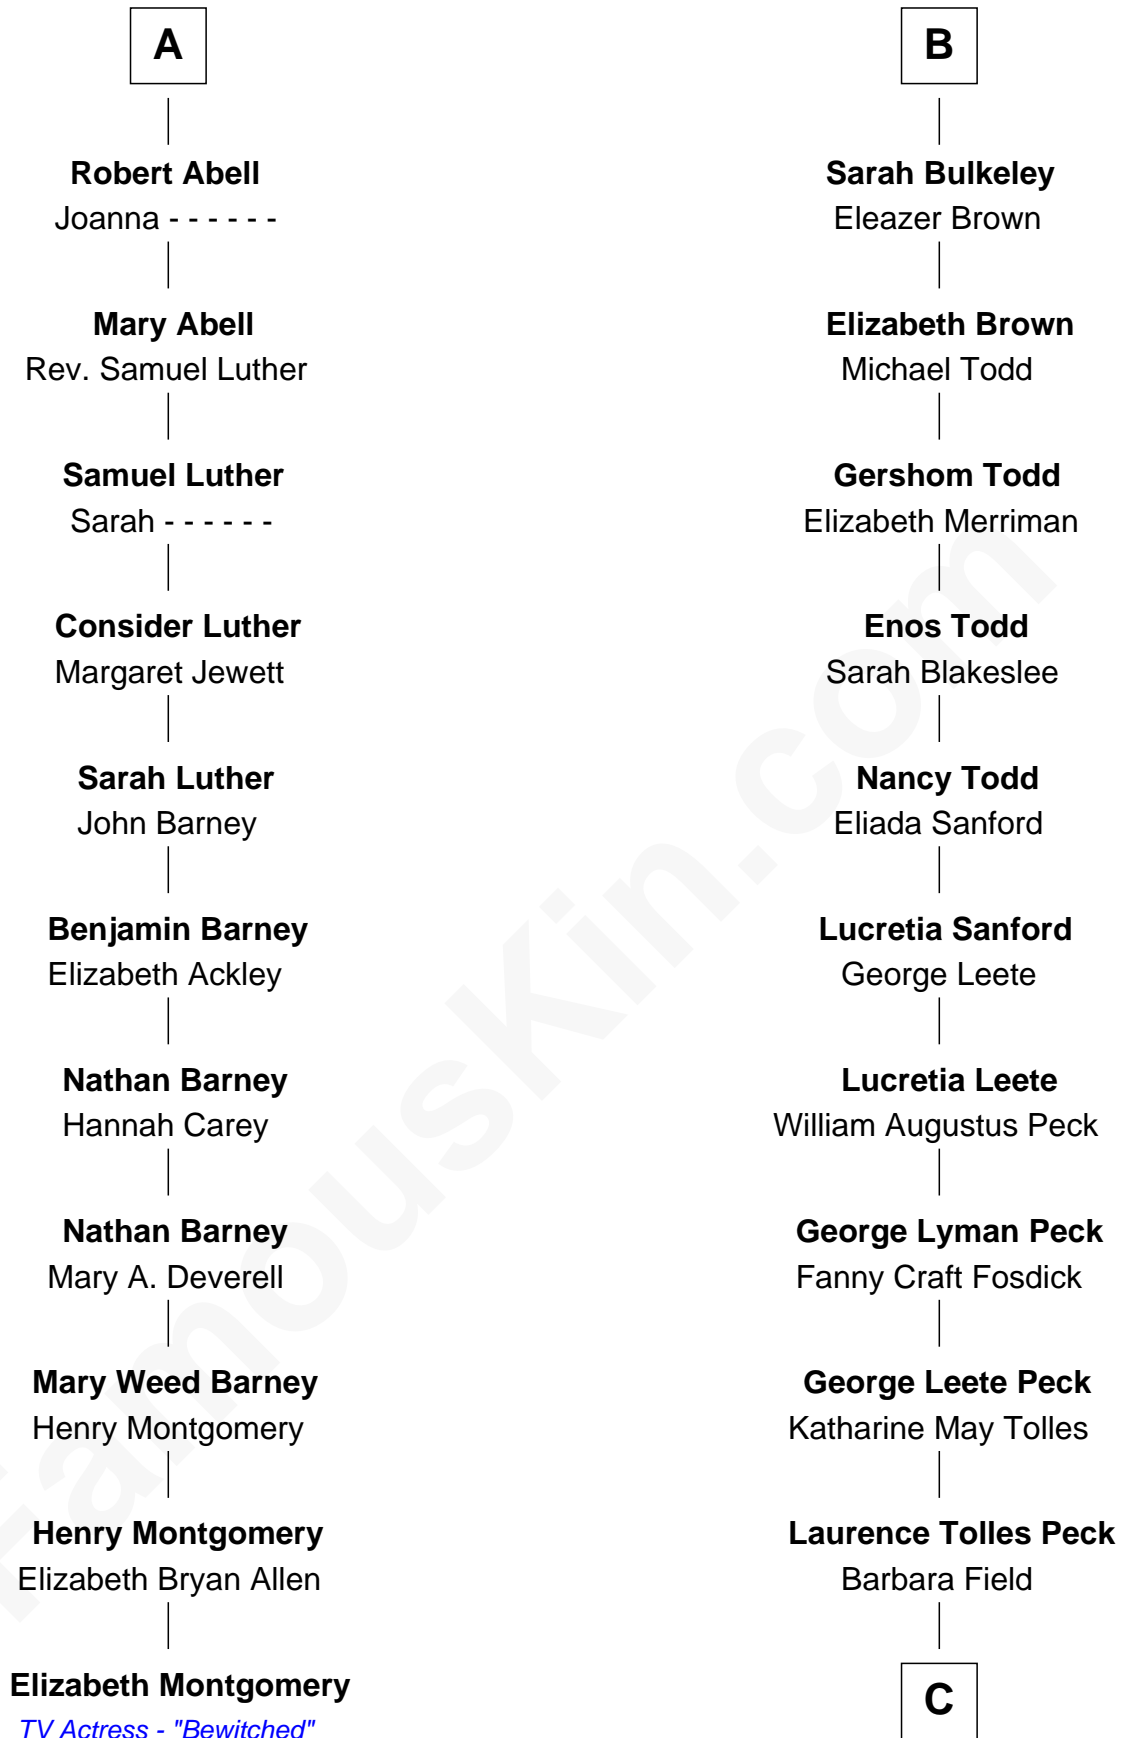

## Relationship Chart of

**Elizabeth Montgomery**

TV Actress - "Bewitched"

17th cousin 1 time removed of

**Mizuo Peck**

TV and Movie Actress

**Sir Robert Corbet**

Margaret - - - - -

**C**

George Leete Peck

Sanae Mizusawa

**Mizuo Peck**

*TV and Movie Actress*

FamousKin.com