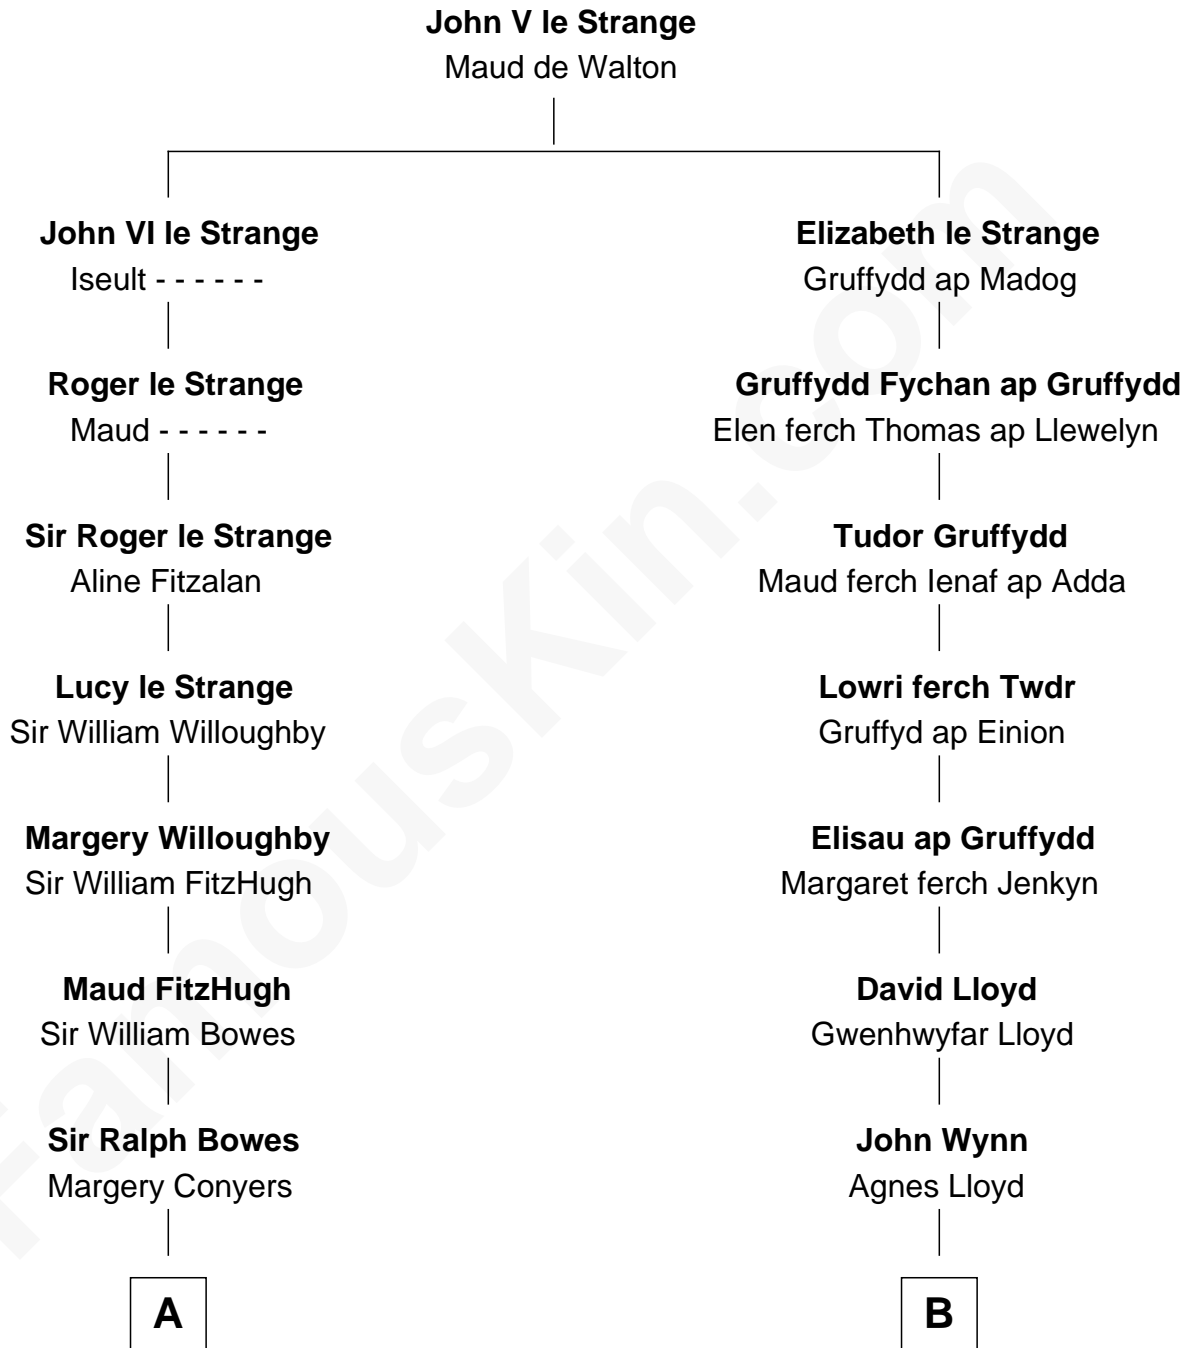

FamousKin.com
Relationship Chart of
Elizabeth Montgomery
TV Actress - "Bewitched"

20th cousin 1 time removed of

Mizuo Peck
TV and Movie Actress

C

Nathan Barney
Hannah Carey

Nathan Barney
Mary A. Deverell

Mary Weed Barney
Henry Montgomery

Henry Montgomery
Elizabeth Bryan Allen

Elizabeth Montgomery
TV Actress - "Bewitched"

D

George Leete Peck
Katharine May Tolles

Laurence Tolles Peck
Barbara Field

George Leete Peck
Sanae Mizusawa

Mizuo Peck
TV and Movie Actress