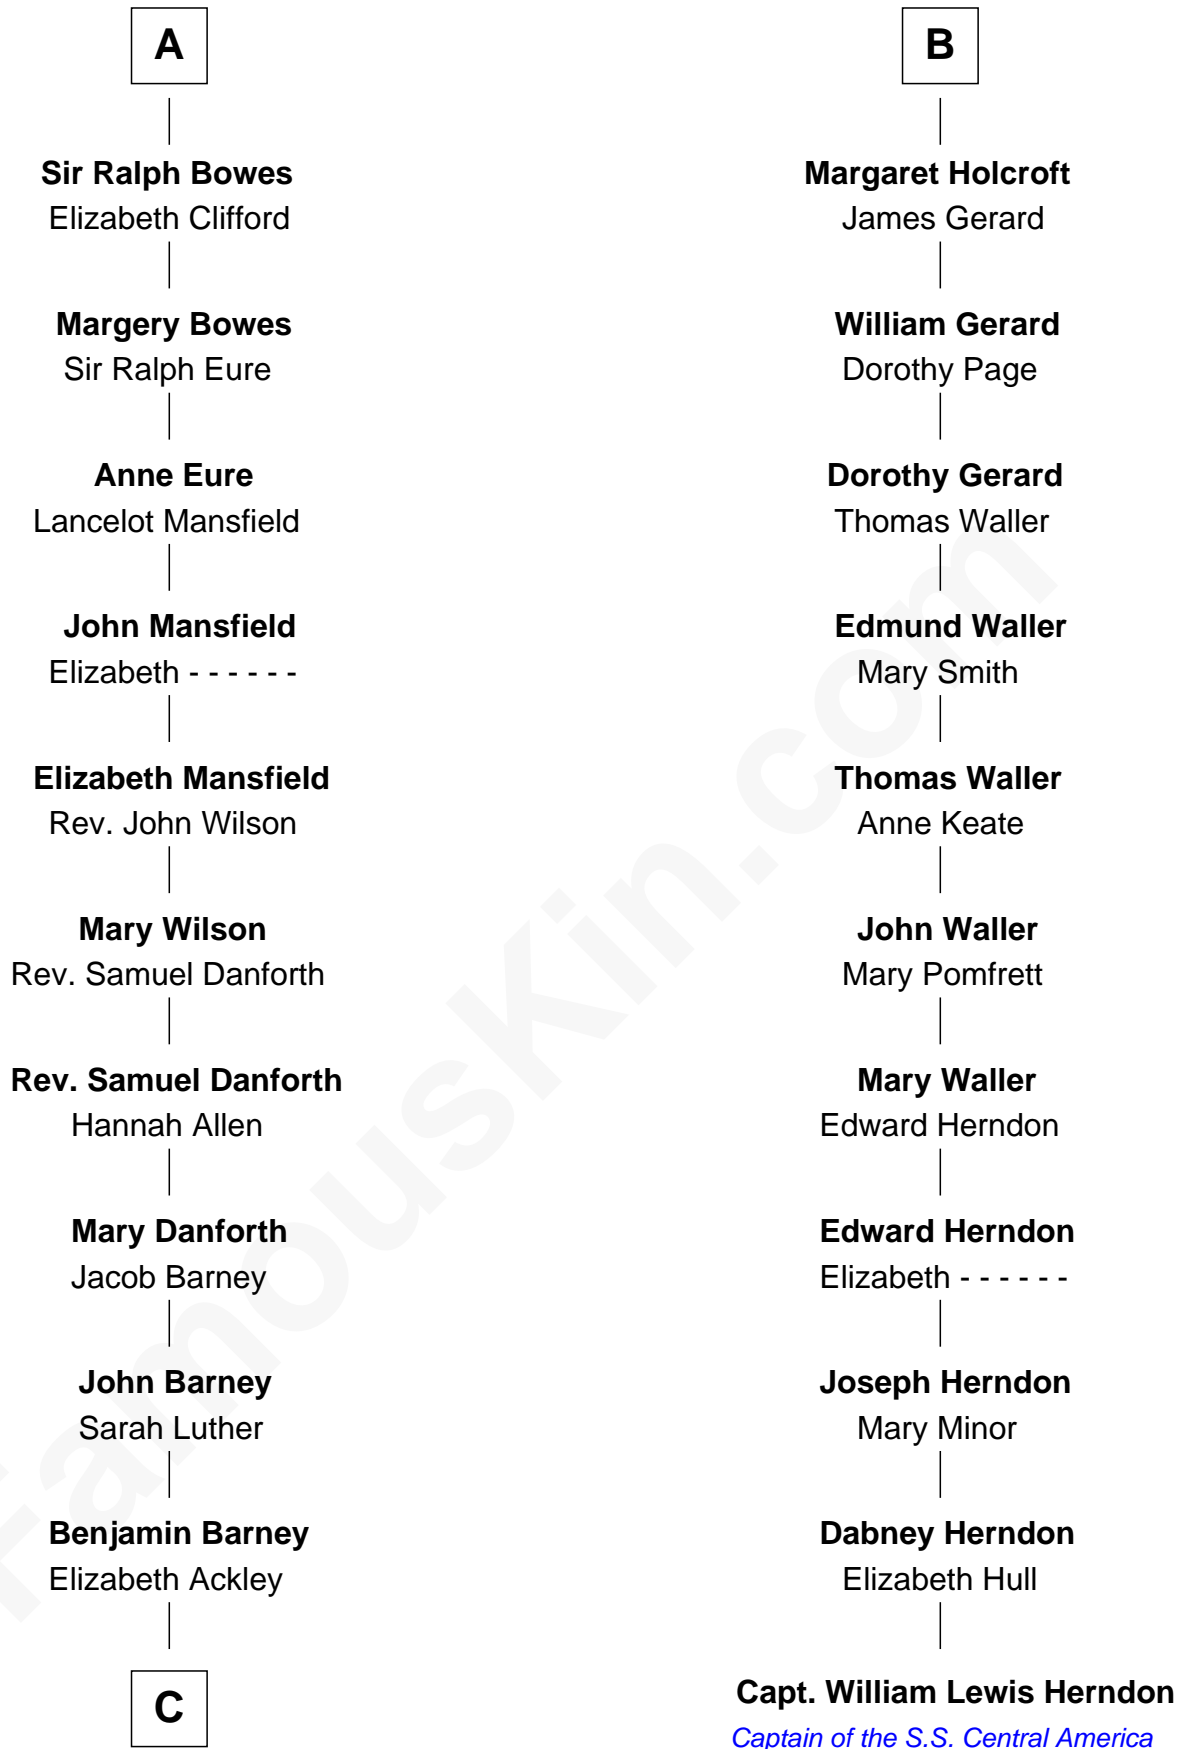

FamousKin.com

Relationship Chart of

Elizabeth Montgomery

TV Actress - "Bewitched"

17th cousin 4 times removed of

Capt. William Lewis Herndon

Captain of the ill fated S.S. Central America

C

—
Nathan Barney

Hannah Carey

—
Nathan Barney

Mary A. Deverell

—
Mary Weed Barney

Henry Montgomery

—
Henry Montgomery

Elizabeth Bryan Allen