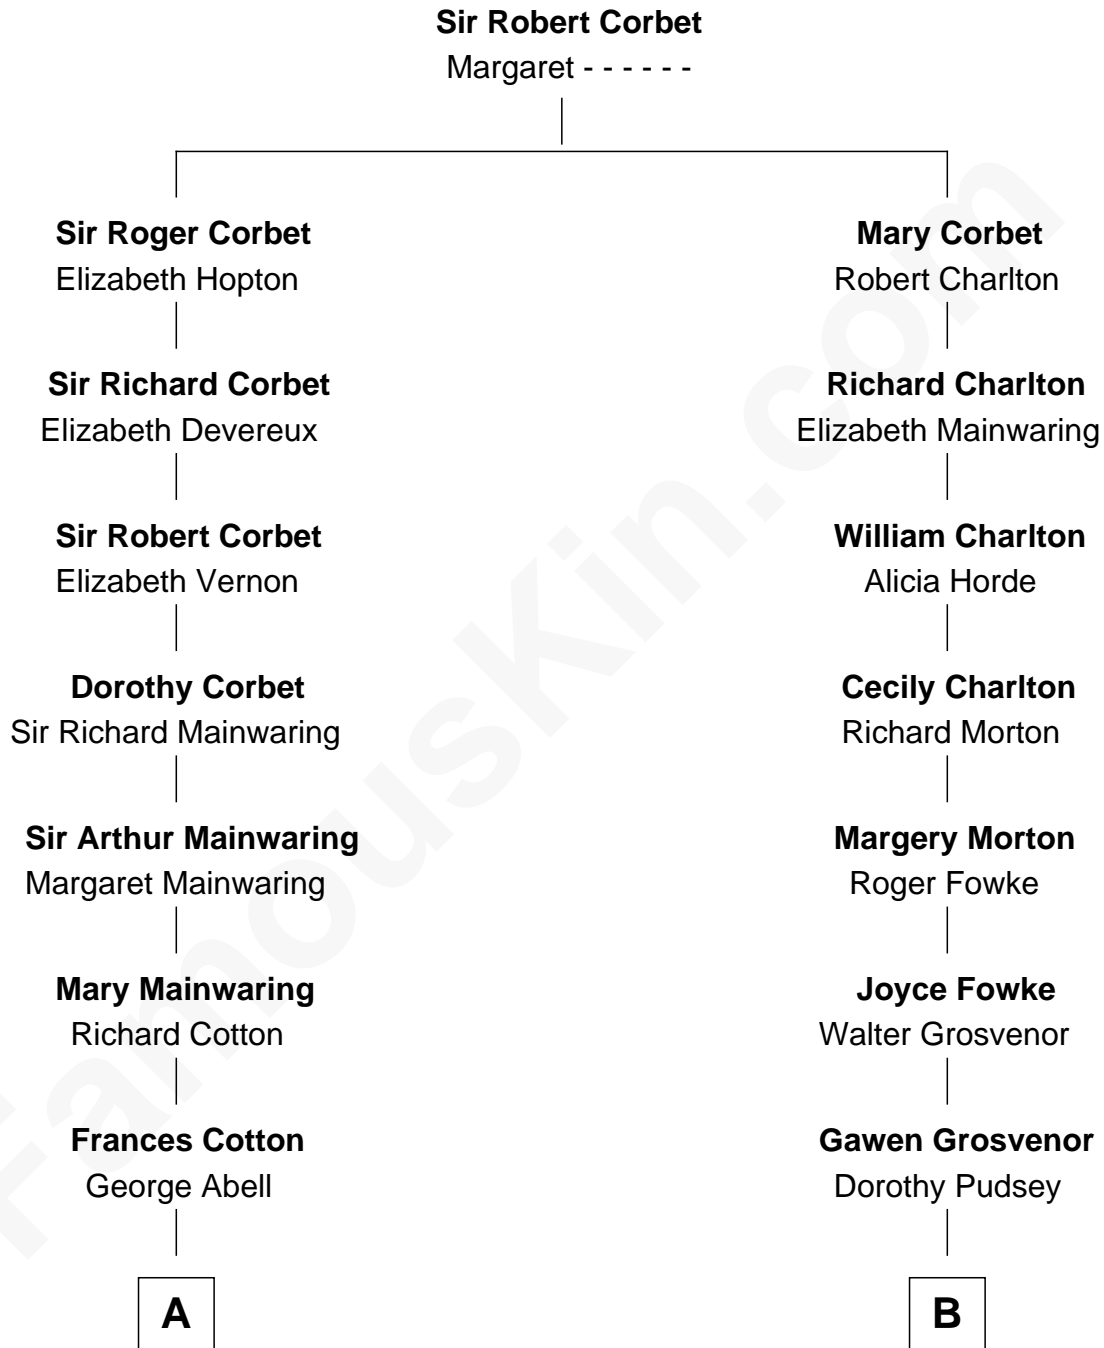

FamousKin.com
Relationship Chart of
Elizabeth Montgomery
 TV Actress - "Bewitched"

11th cousin 6 times removed of

Richard Henry Lee
 Signer of the Declaration of Independence

A

Robert Abell
Joanna - - - - -