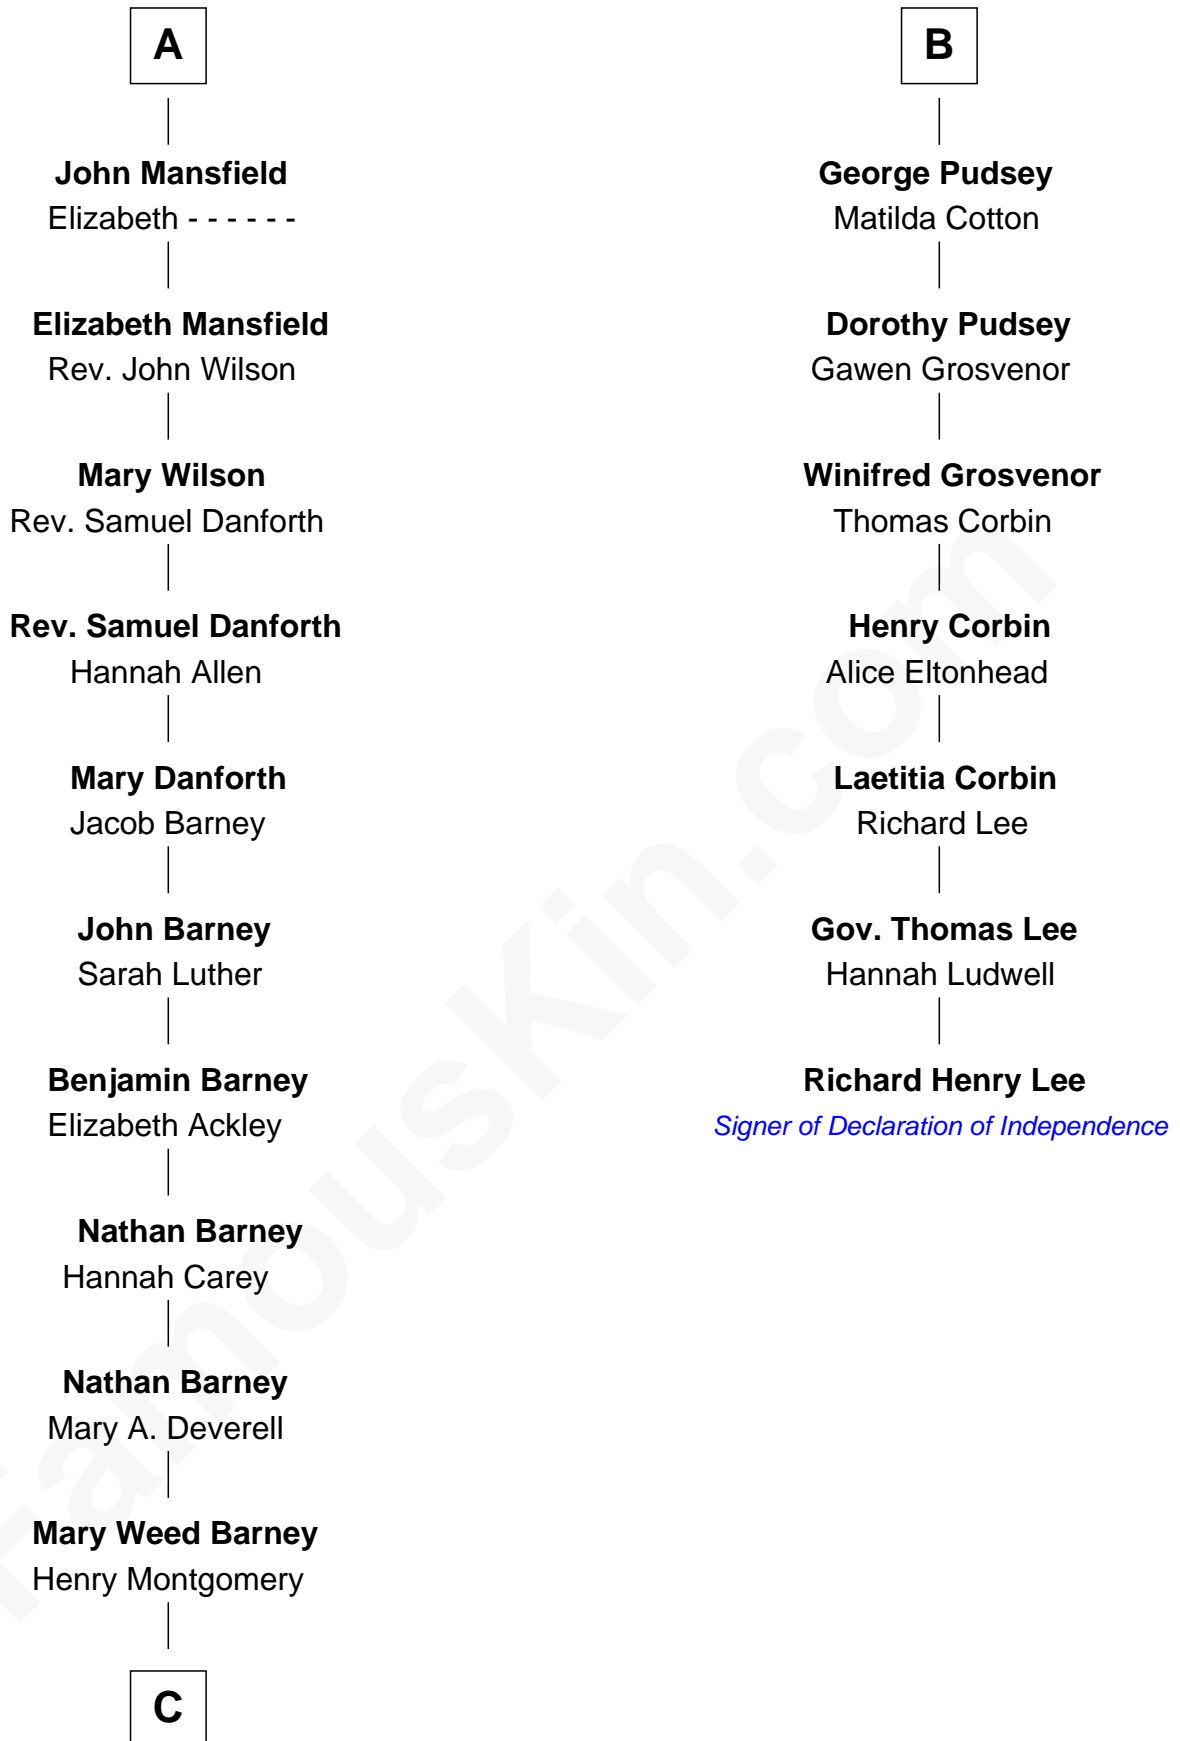

FamousKin.com
Relationship Chart of
Elizabeth Montgomery
TV Actress - "Bewitched"

13th cousin 5 times removed of

Richard Henry Lee
Signer of the Declaration of Independence

C

Henry Montgomery
Elizabeth Bryan Allen

Elizabeth Montgomery
TV Actress - "Bewitched"

FamousKin.com