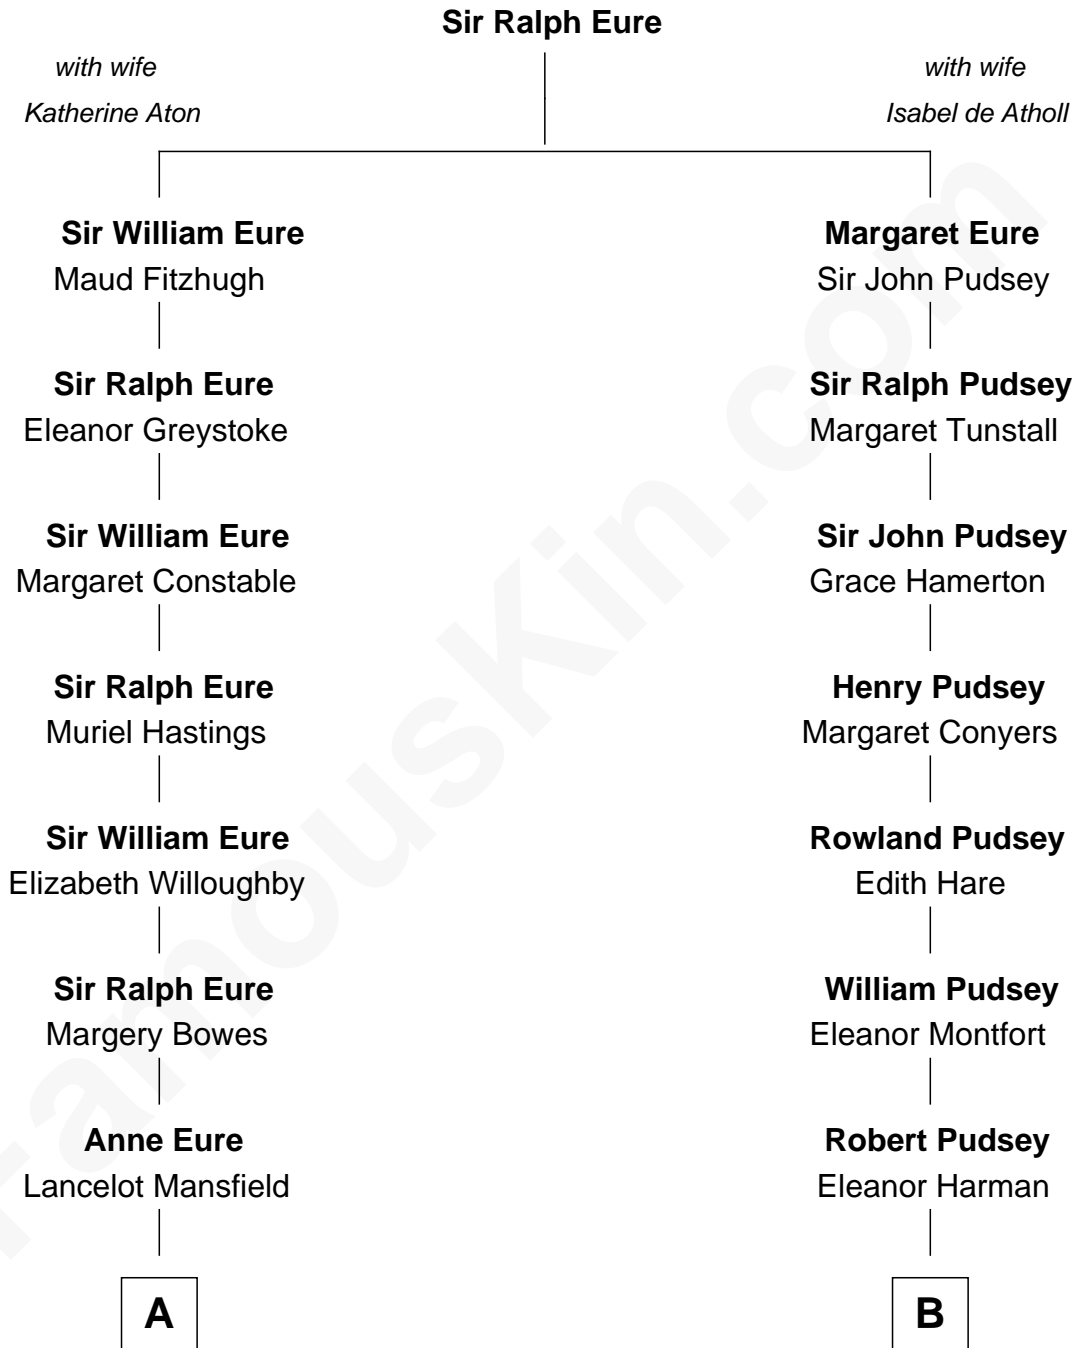

FamousKin.com
Relationship Chart of
Elizabeth Montgomery
TV Actress - "Bewitched"

13th cousin 5 times removed of

Richard Henry Lee
Signer of the Declaration of Independence

C

Henry Montgomery
Elizabeth Bryan Allen

Elizabeth Montgomery
TV Actress - "Bewitched"

FamousKin.com