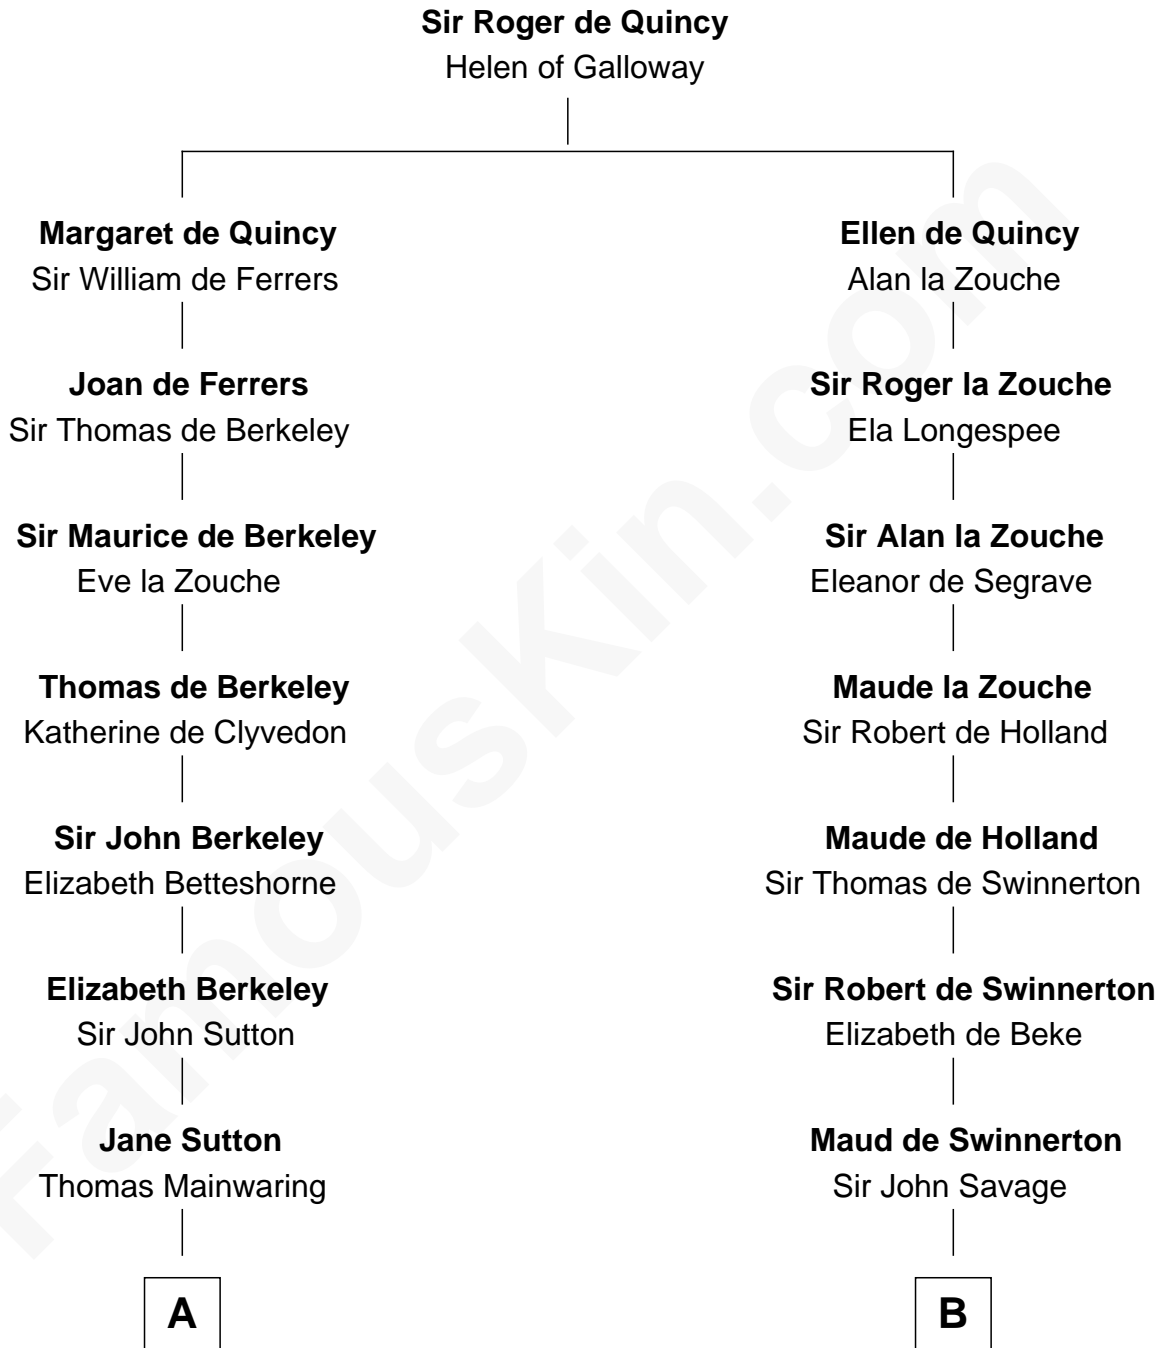

**FamousKin.com**  
**Relationship Chart of**  
**Elizabeth Montgomery**  
*TV Actress - "Bewitched"*

17th cousin 4 times removed of

**Richard Henry Lee**  
*Signer of the Declaration of Independence*

**C**

—  
**Nathan Barney**

Hannah Carey

—  
**Nathan Barney**

Mary A. Deverell

—  
**Mary Weed Barney**

Henry Montgomery

—  
**Henry Montgomery**

Elizabeth Bryan Allen

—  
**Elizabeth Montgomery**

*TV Actress - "Bewitched"*

FamousKin.com