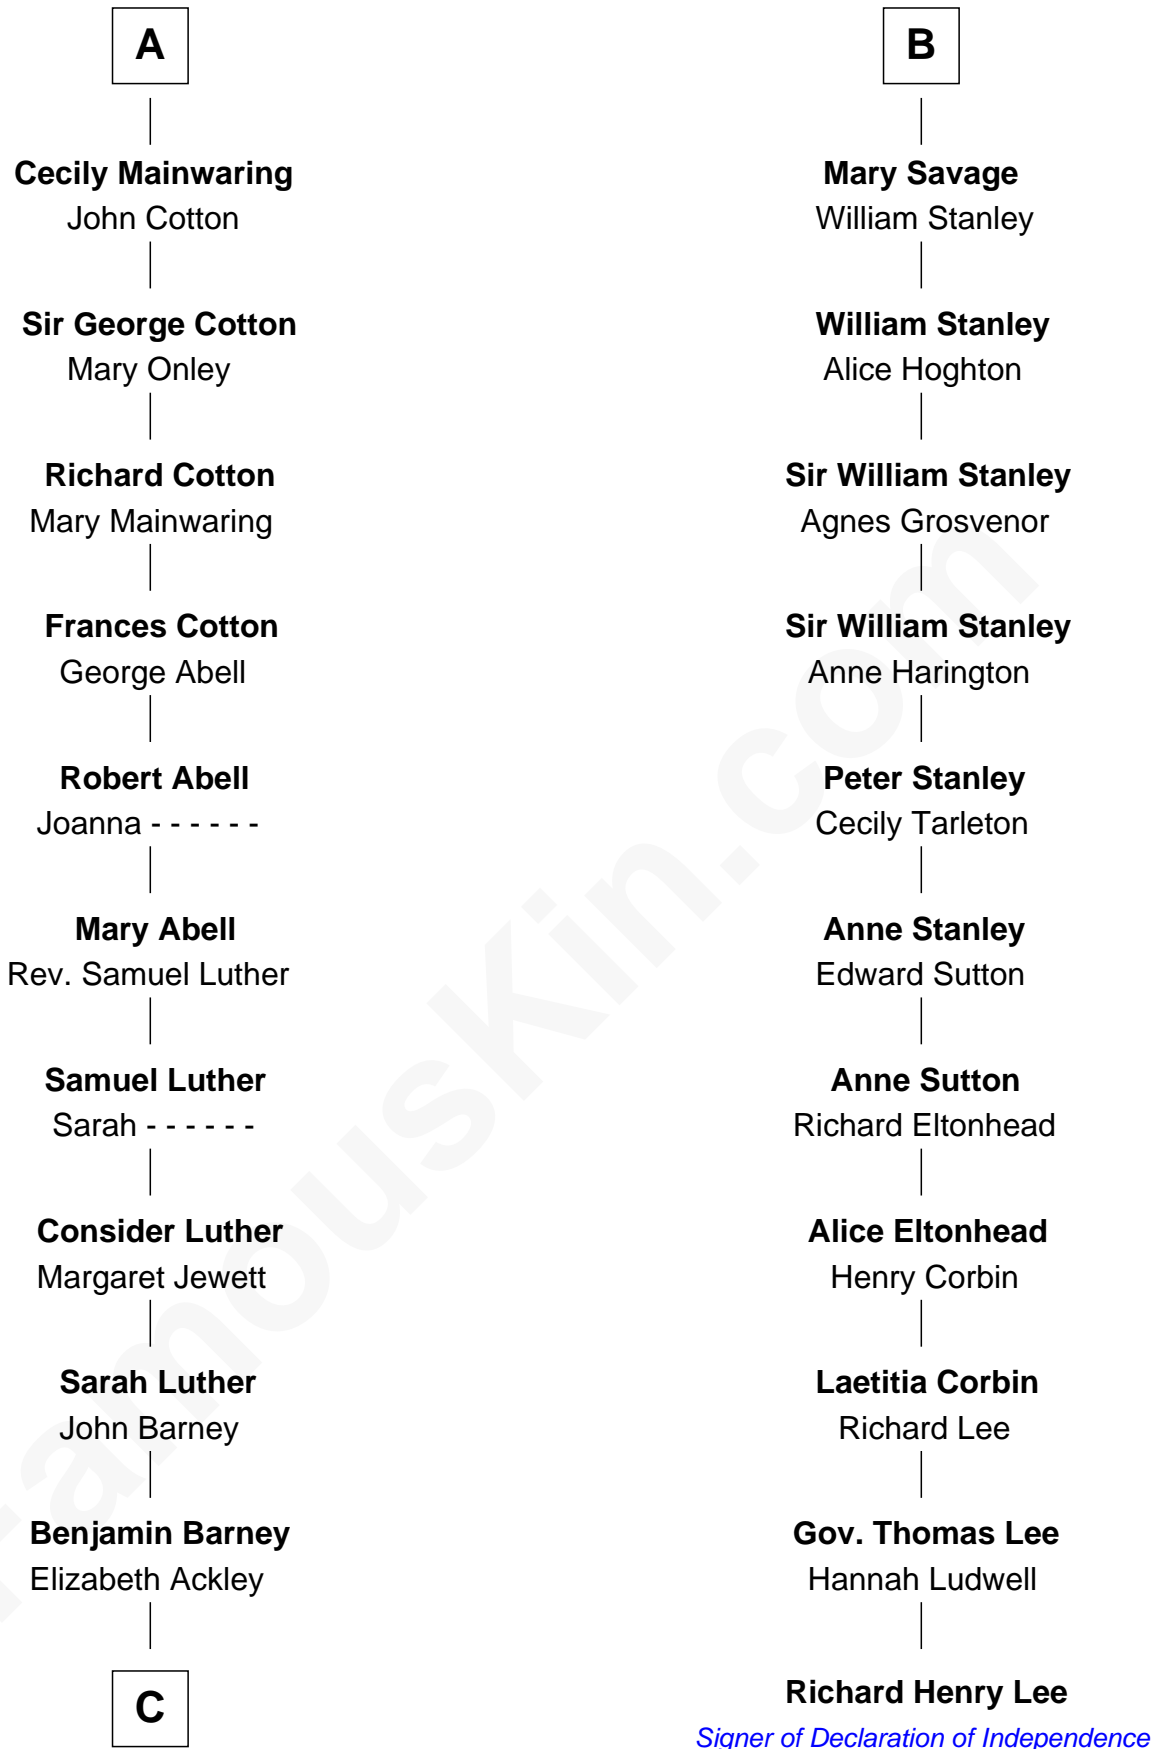

**FamousKin.com**  
**Relationship Chart of**  
**Elizabeth Montgomery**  
*TV Actress - "Bewitched"*

17th cousin 4 times removed of

**Richard Henry Lee**  
*Signer of the Declaration of Independence*

**C**

—  
**Nathan Barney**

Hannah Carey

—  
**Nathan Barney**

Mary A. Deverell

—  
**Mary Weed Barney**

Henry Montgomery

—  
**Henry Montgomery**

Elizabeth Bryan Allen

—  
**Elizabeth Montgomery**

*TV Actress - "Bewitched"*

FamousKin.com