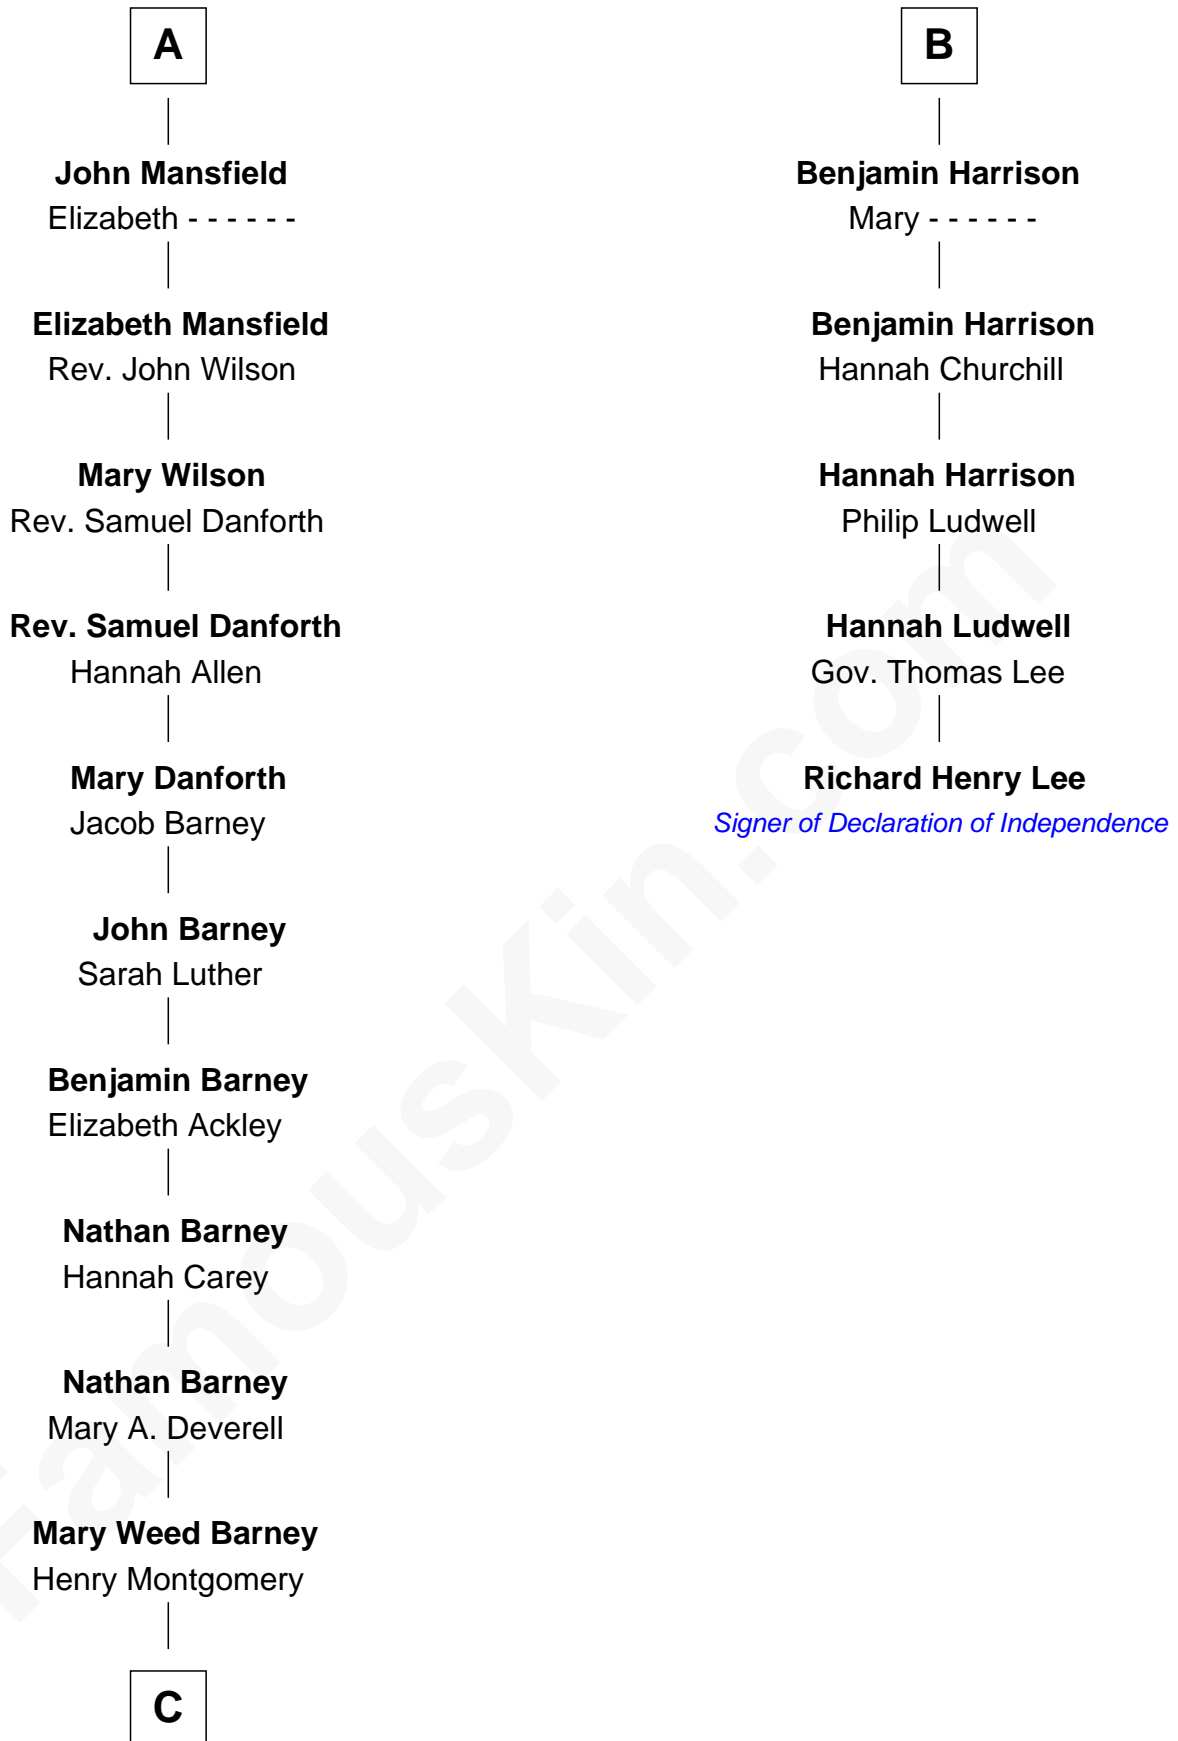

**FamousKin.com**  
**Relationship Chart of**  
**Elizabeth Montgomery**  
*TV Actress - "Bewitched"*

**11th cousin 7 times removed of**

**Richard Henry Lee**  
*Signer of the Declaration of Independence*

C

Henry Montgomery  
Elizabeth Bryan Allen

Elizabeth Montgomery  
*TV Actress - "Bewitched"*

FamousKin.com