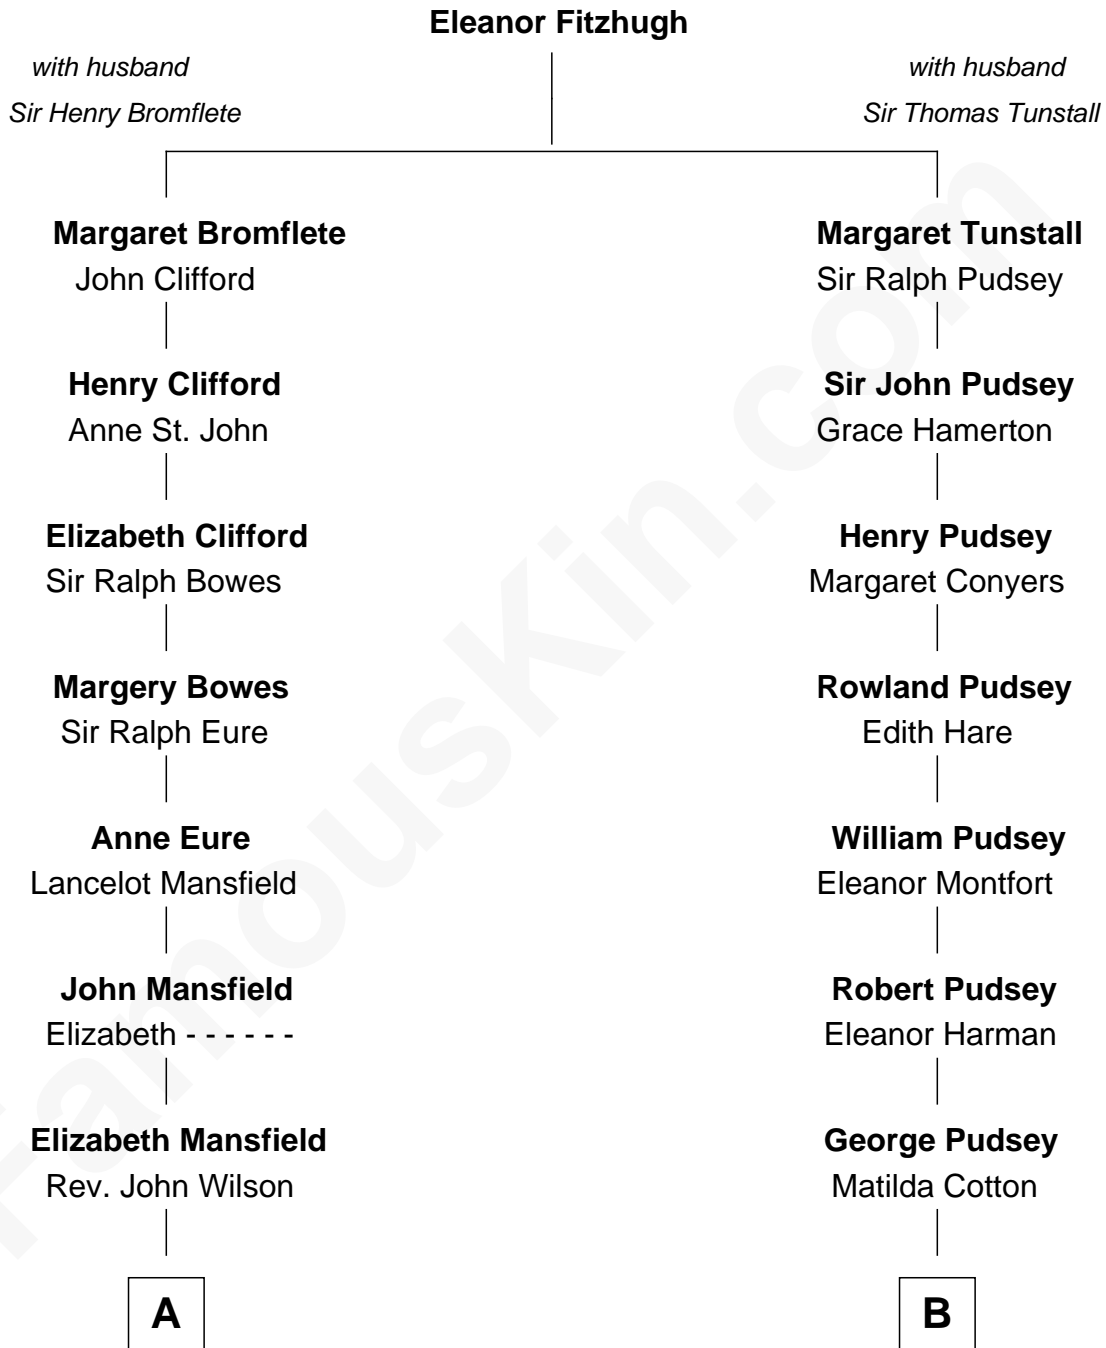

FamousKin.com
Relationship Chart of
Elizabeth Montgomery
TV Actress - "Bewitched"

12th cousin 4 times removed of

Richard Henry Lee
Signer of the Declaration of Independence

A

Mary Wilson
Rev. Samuel Danforth

Rev. Samuel Danforth
Hannah Allen

Mary Danforth
Jacob Barney

John Barney
Sarah Luther

Benjamin Barney
Elizabeth Ackley

Nathan Barney
Hannah Carey

Nathan Barney
Mary A. Deverell

Mary Weed Barney
Henry Montgomery