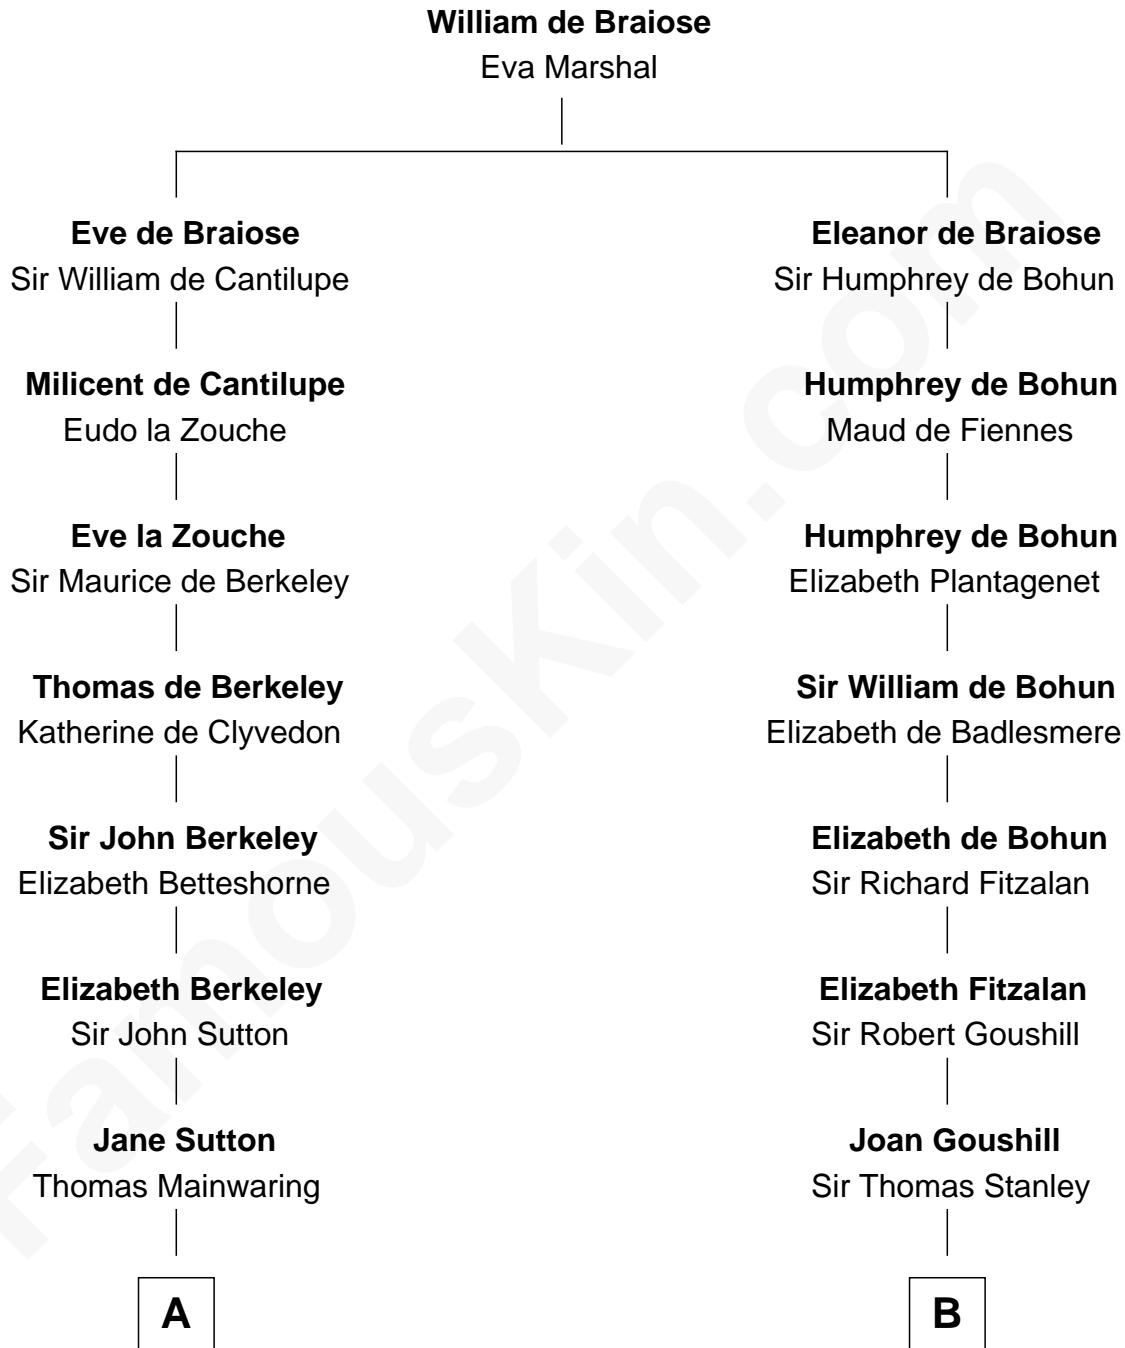

**FamousKin.com**  
**Relationship Chart of**  
**Elizabeth Montgomery**  
*TV Actress - "Bewitched"*

16th cousin 5 times removed of

**Richard Henry Lee**  
*Signer of the Declaration of Independence*

**C**

—  
**Nathan Barney**

Hannah Carey

—  
**Nathan Barney**

Mary A. Deverell

—  
**Mary Weed Barney**

Henry Montgomery

—  
**Henry Montgomery**

Elizabeth Bryan Allen

—  
**Elizabeth Montgomery**

*TV Actress - "Bewitched"*

FamousKin.com