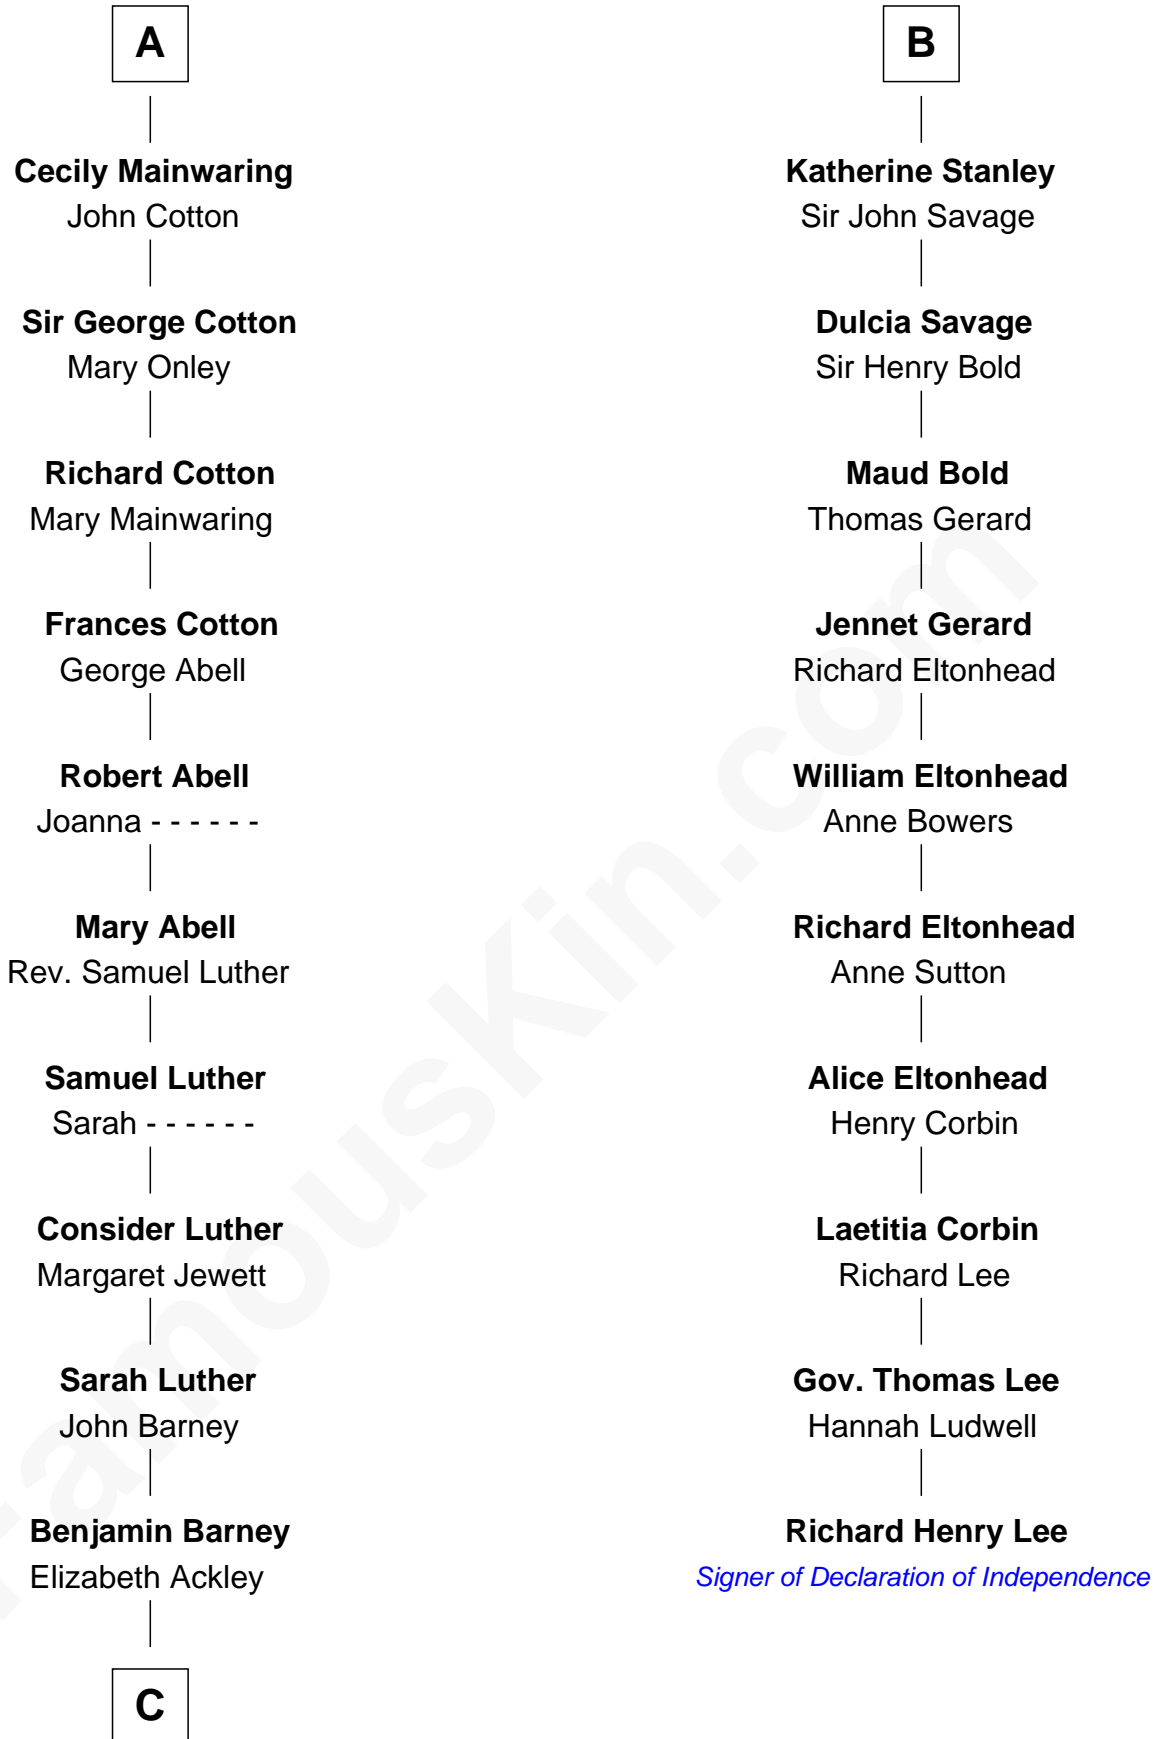

**FamousKin.com**  
**Relationship Chart of**  
**Elizabeth Montgomery**  
*TV Actress - "Bewitched"*

16th cousin 5 times removed of

**Richard Henry Lee**  
*Signer of the Declaration of Independence*

**C**

—  
**Nathan Barney**

Hannah Carey

—  
**Nathan Barney**

Mary A. Deverell

—  
**Mary Weed Barney**

Henry Montgomery

—  
**Henry Montgomery**

Elizabeth Bryan Allen

—  
**Elizabeth Montgomery**

*TV Actress - "Bewitched"*

FamousKin.com