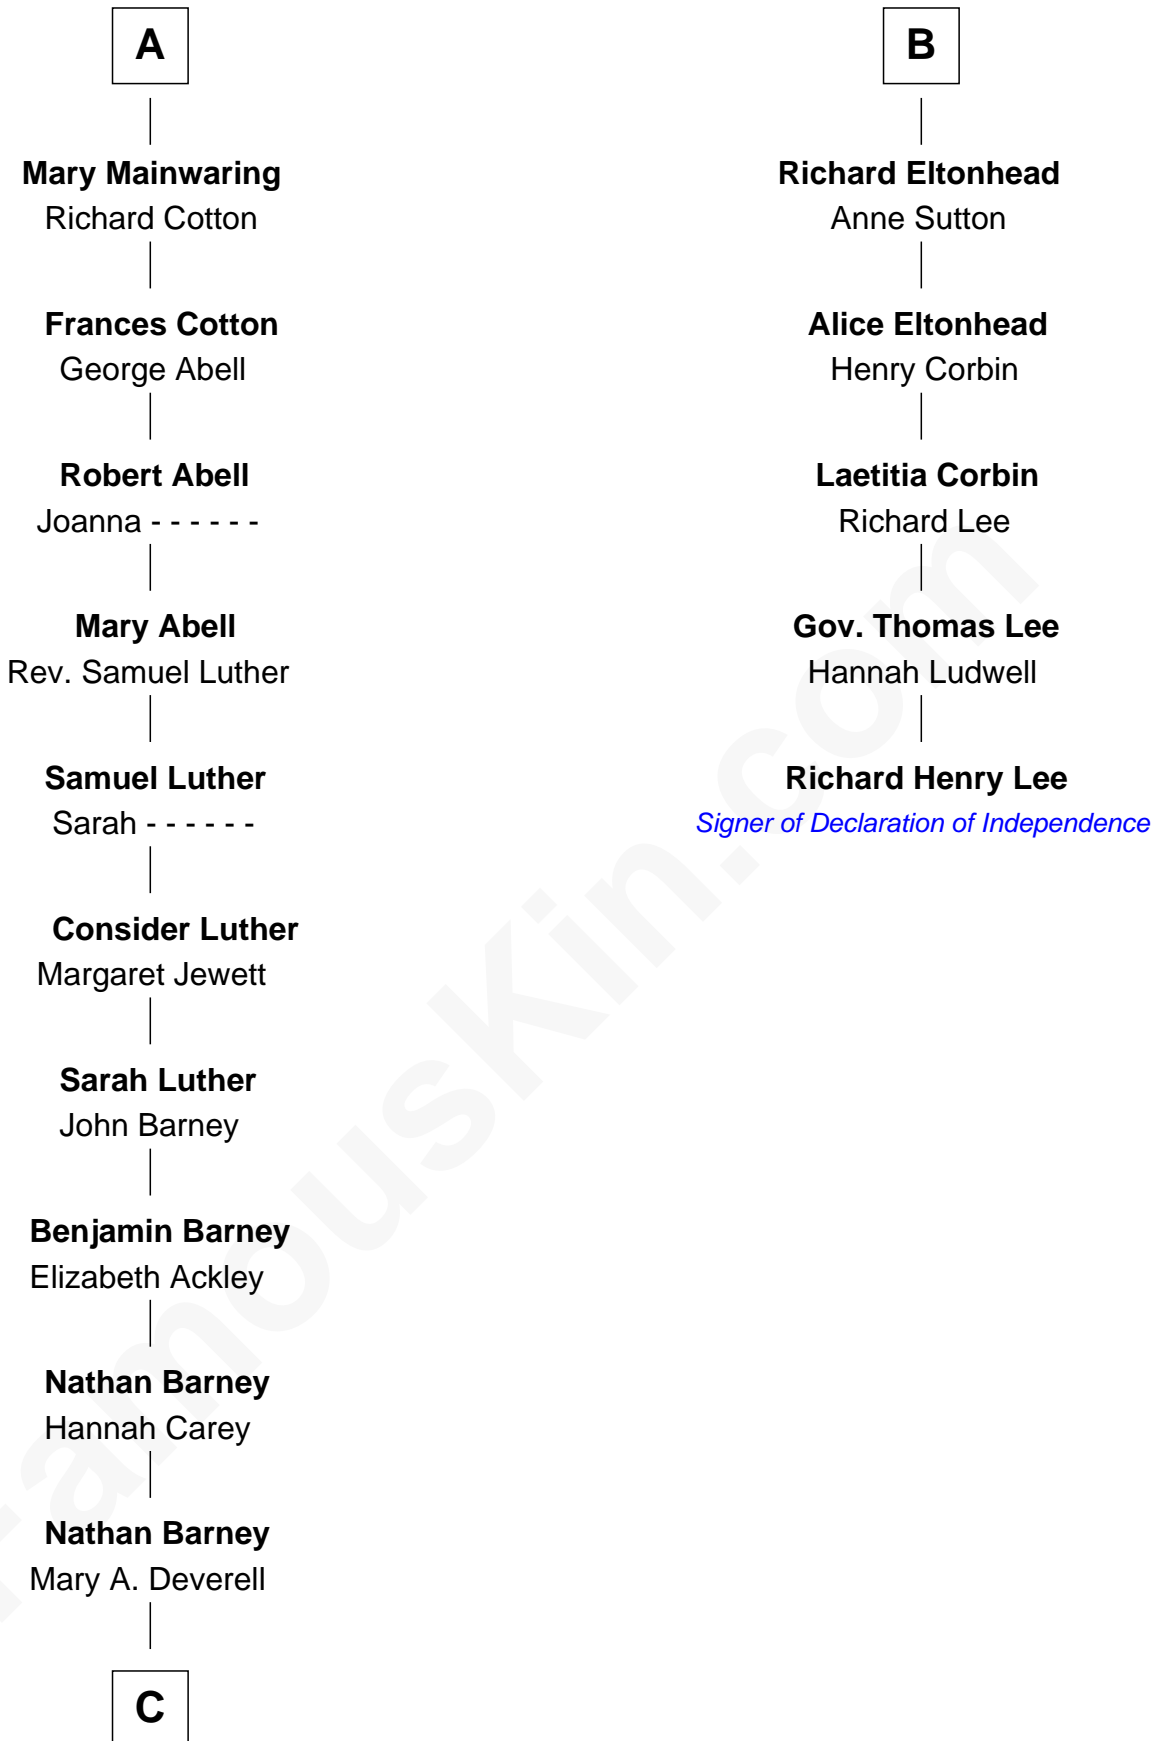

FamousKin.com
Relationship Chart of
Elizabeth Montgomery
TV Actress - "Bewitched"

11th cousin 8 times removed of

Richard Henry Lee
Signer of the Declaration of Independence

C

—
Mary Weed Barney
Henry Montgomery

—
Henry Montgomery
Elizabeth Bryan Allen

—
Elizabeth Montgomery
TV Actress - "Bewitched"

FamousKin.com