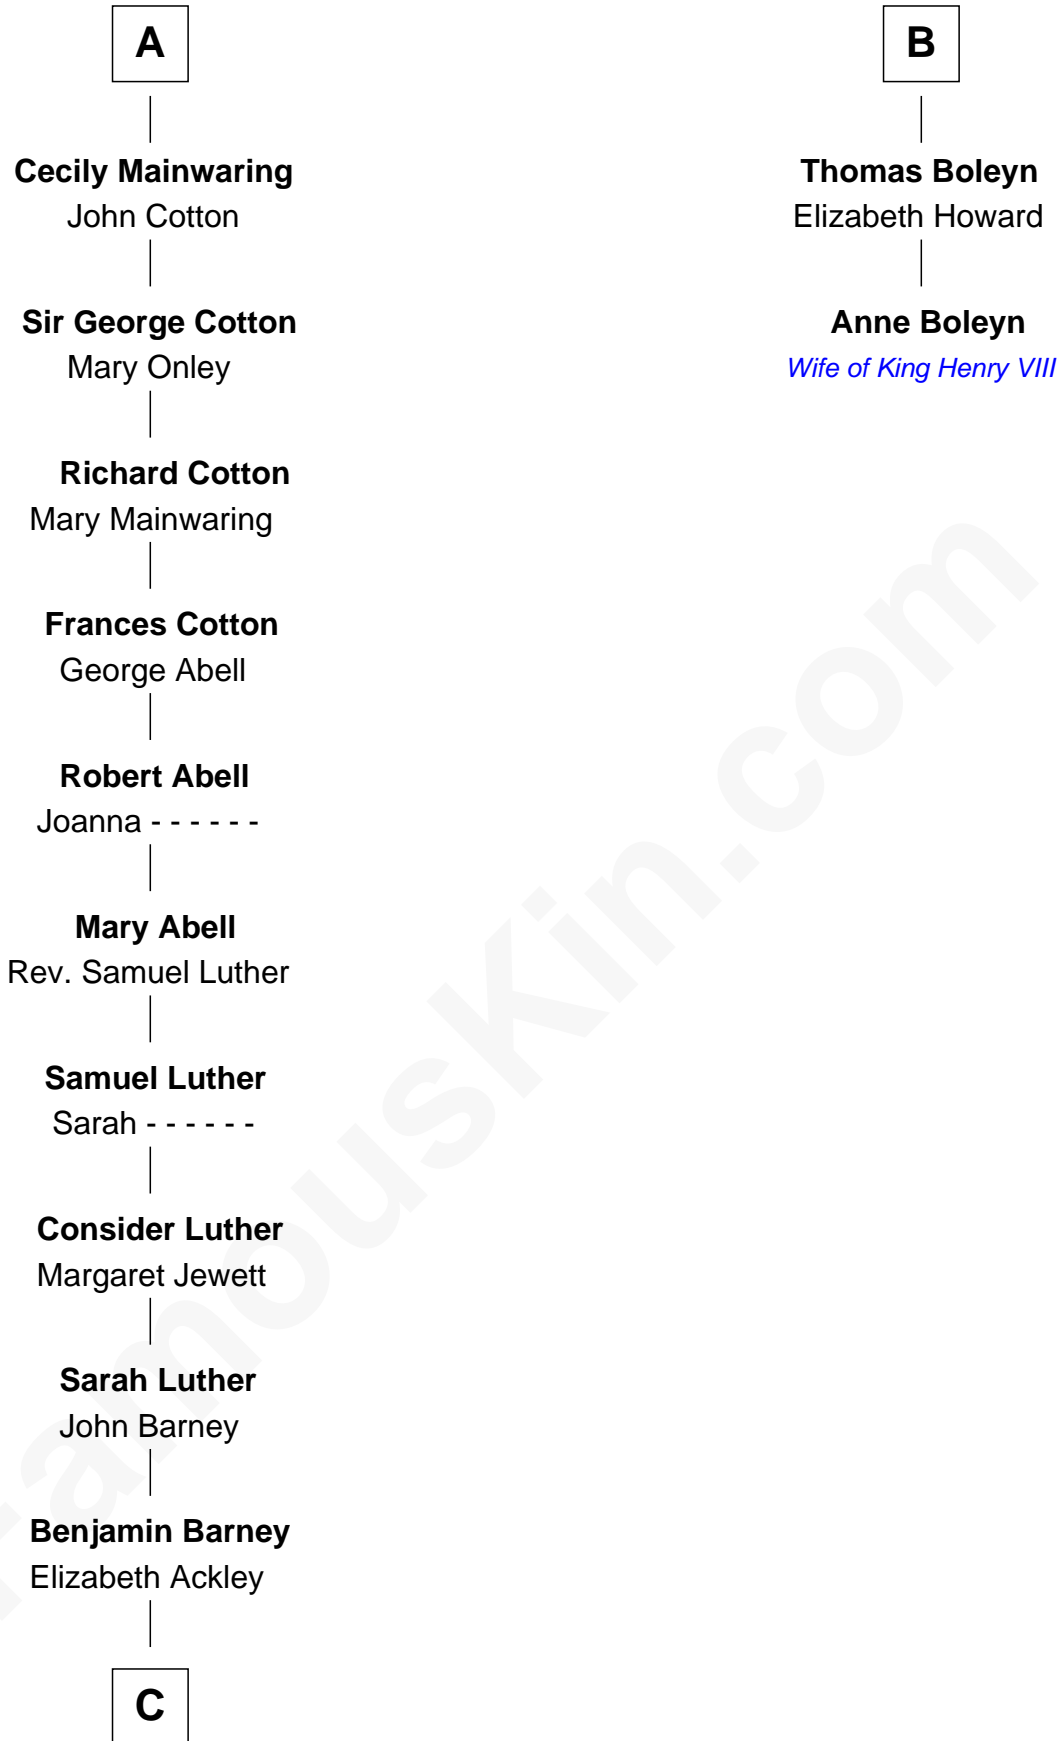

FamousKin.com
Relationship Chart of
Elizabeth Montgomery
TV Actress - "Bewitched"

8th cousin 13 times removed of

Anne Boleyn
2nd Wife of King Henry VIII

C

—
Nathan Barney

Hannah Carey

—
Nathan Barney

Mary A. Deverell

—
Mary Weed Barney

Henry Montgomery

—
Henry Montgomery

Elizabeth Bryan Allen

—
Elizabeth Montgomery

TV Actress - "Bewitched"

FamousKin.com