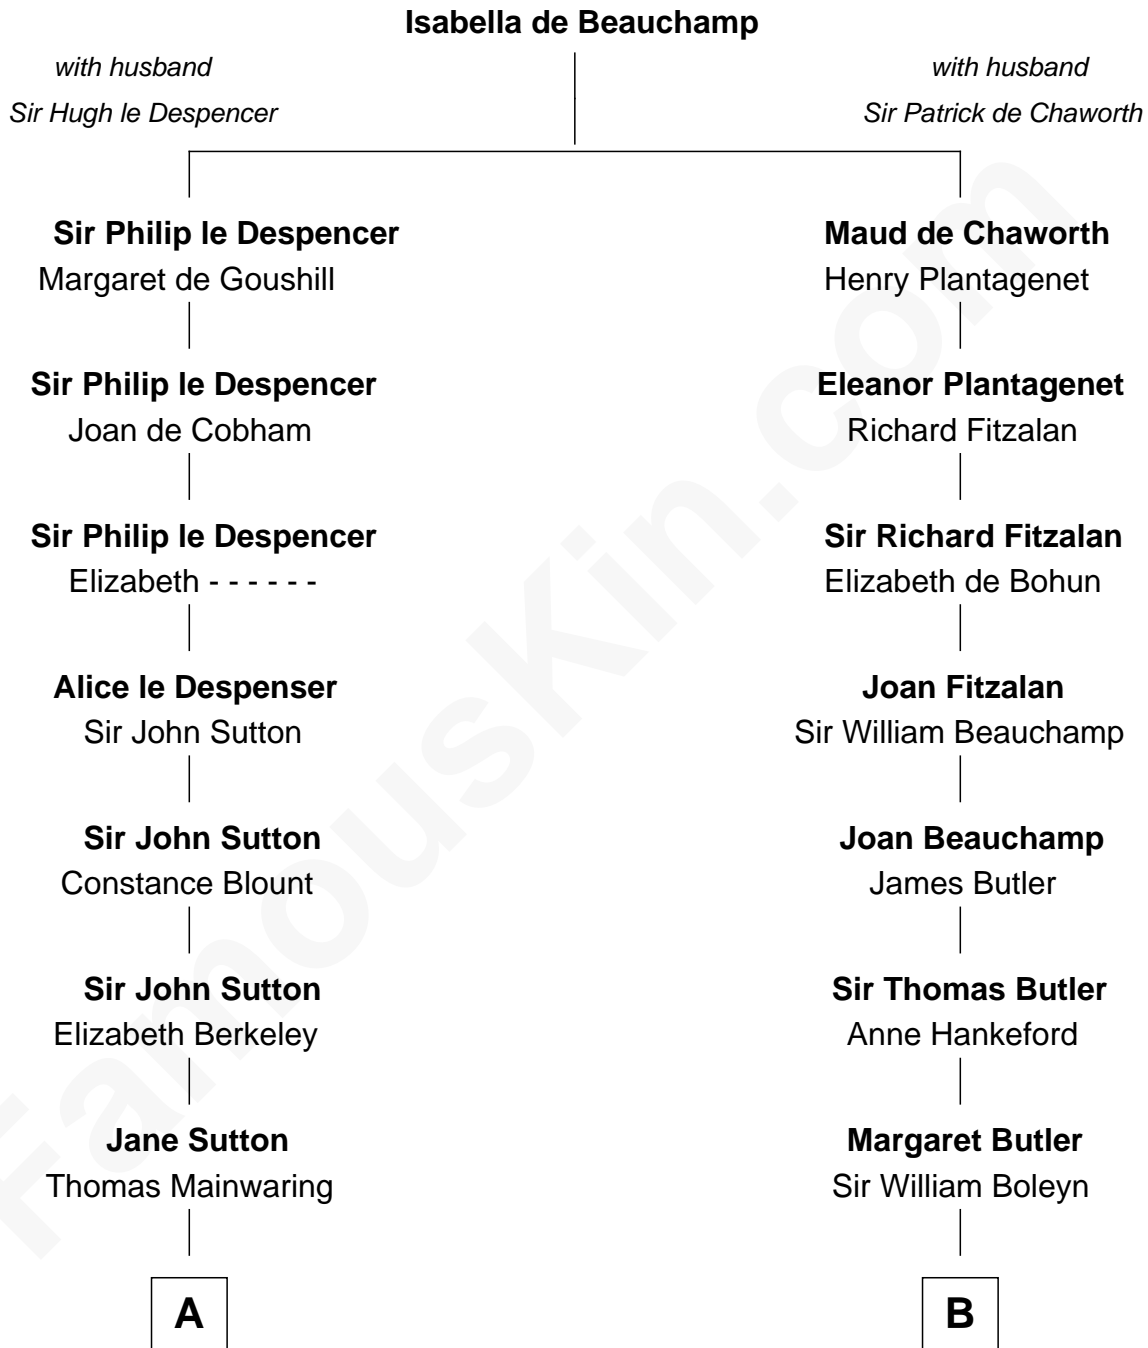

FamousKin.com
Relationship Chart of
Elizabeth Montgomery
TV Actress - "Bewitched"

8th cousin 13 times removed of

Anne Boleyn
2nd Wife of King Henry VIII

C

—
Nathan Barney

Hannah Carey

—
Nathan Barney

Mary A. Deverell

—
Mary Weed Barney

Henry Montgomery

—
Henry Montgomery

Elizabeth Bryan Allen

—
Elizabeth Montgomery

TV Actress - "Bewitched"

FamousKin.com