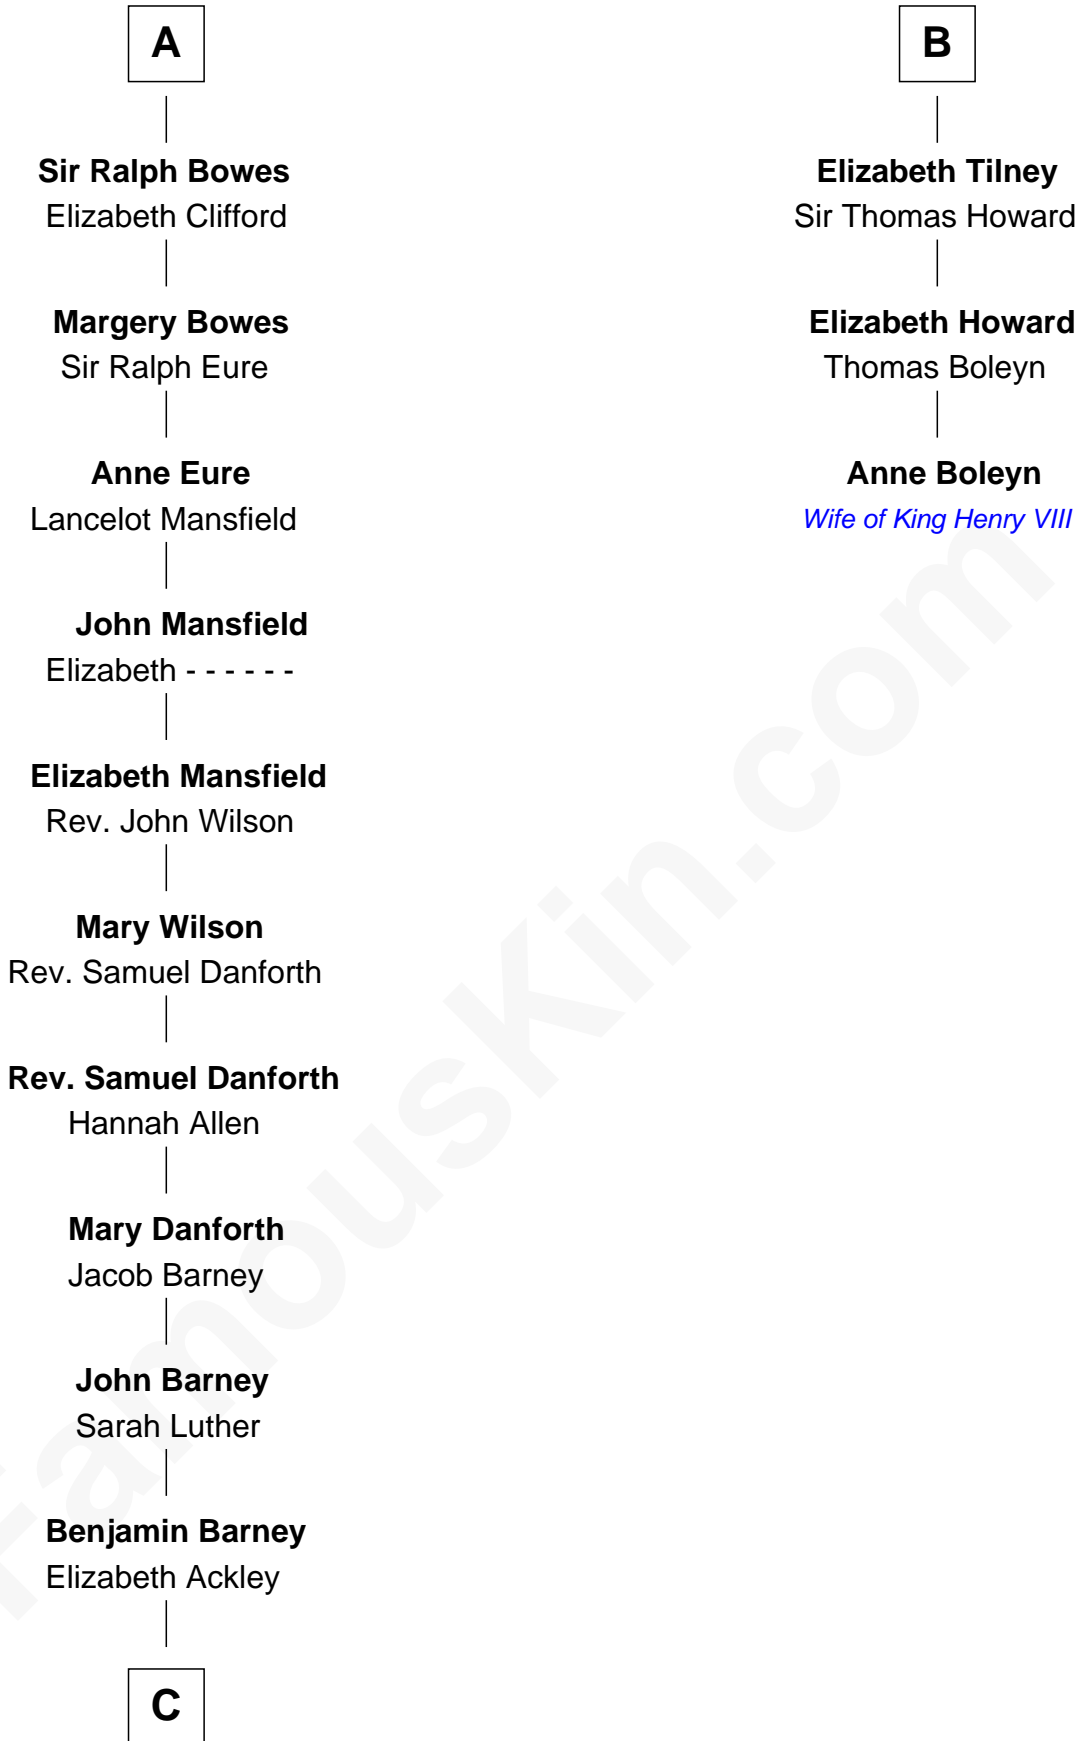

FamousKin.com
Relationship Chart of
Elizabeth Montgomery
 TV Actress - "Bewitched"

9th cousin 12 times removed of

Anne Boleyn
 2nd Wife of King Henry VIII

C

—
Nathan Barney

Hannah Carey

—
Nathan Barney

Mary A. Deverell

—
Mary Weed Barney

Henry Montgomery

—
Henry Montgomery

Elizabeth Bryan Allen

—
Elizabeth Montgomery

TV Actress - "Bewitched"

FamousKin.com