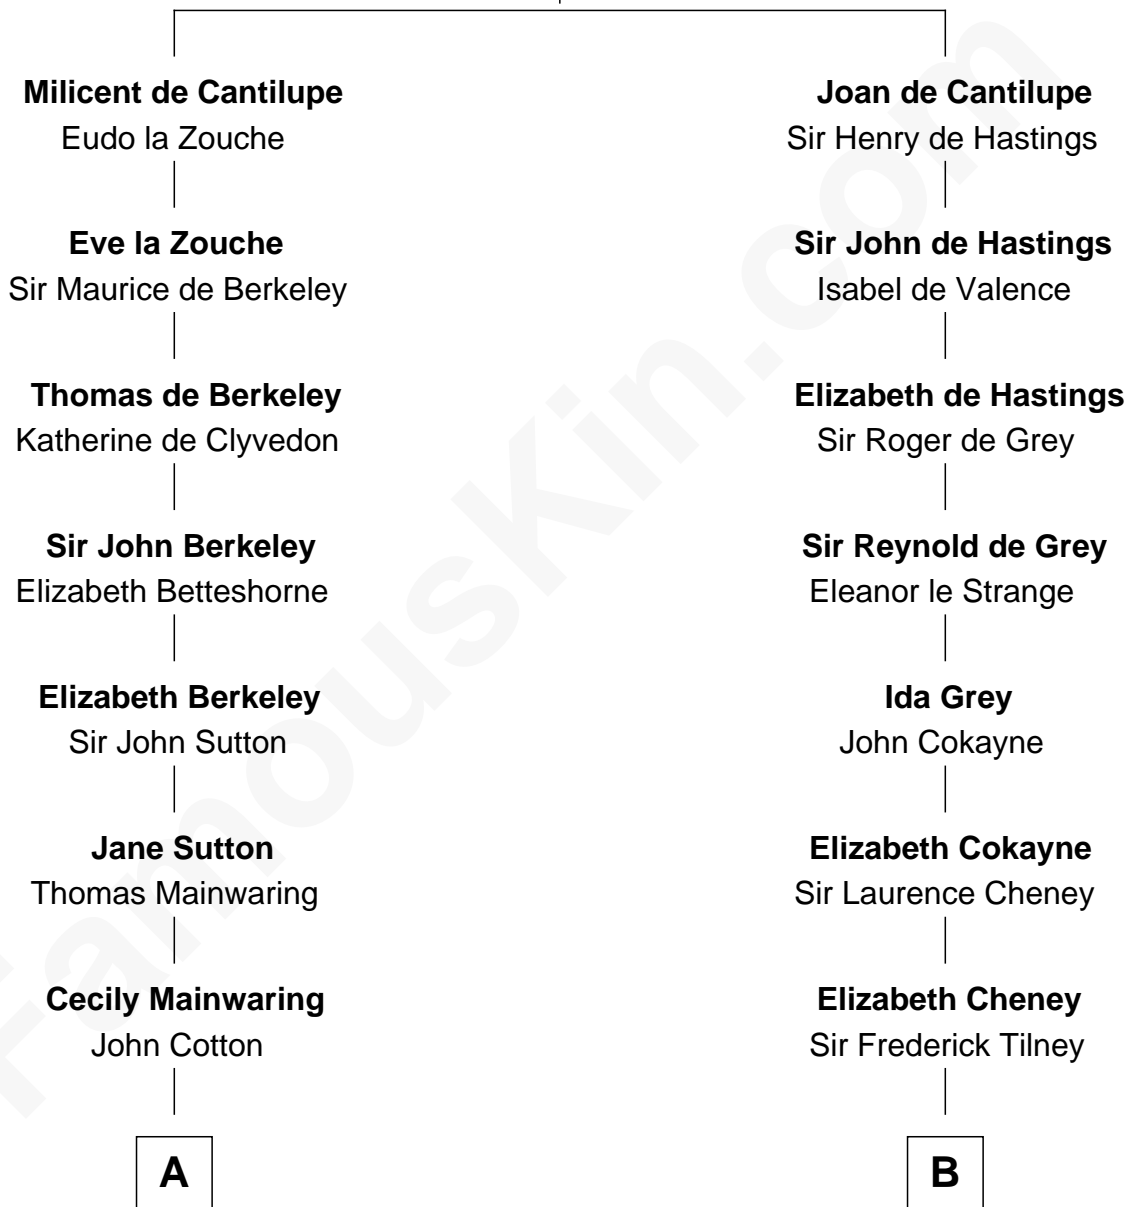

FamousKin.com
Relationship Chart of
Elizabeth Montgomery
TV Actress - "Bewitched"

9th cousin 11 times removed of

Anne Boleyn
2nd Wife of King Henry VIII

Sir William de Cantilupe
 Eve de Braiose

C

—
Nathan Barney
Mary A. Deverell

—
Mary Weed Barney
Henry Montgomery

—
Henry Montgomery
Elizabeth Bryan Allen

—
Elizabeth Montgomery
TV Actress - "Bewitched"

FamousKin.com