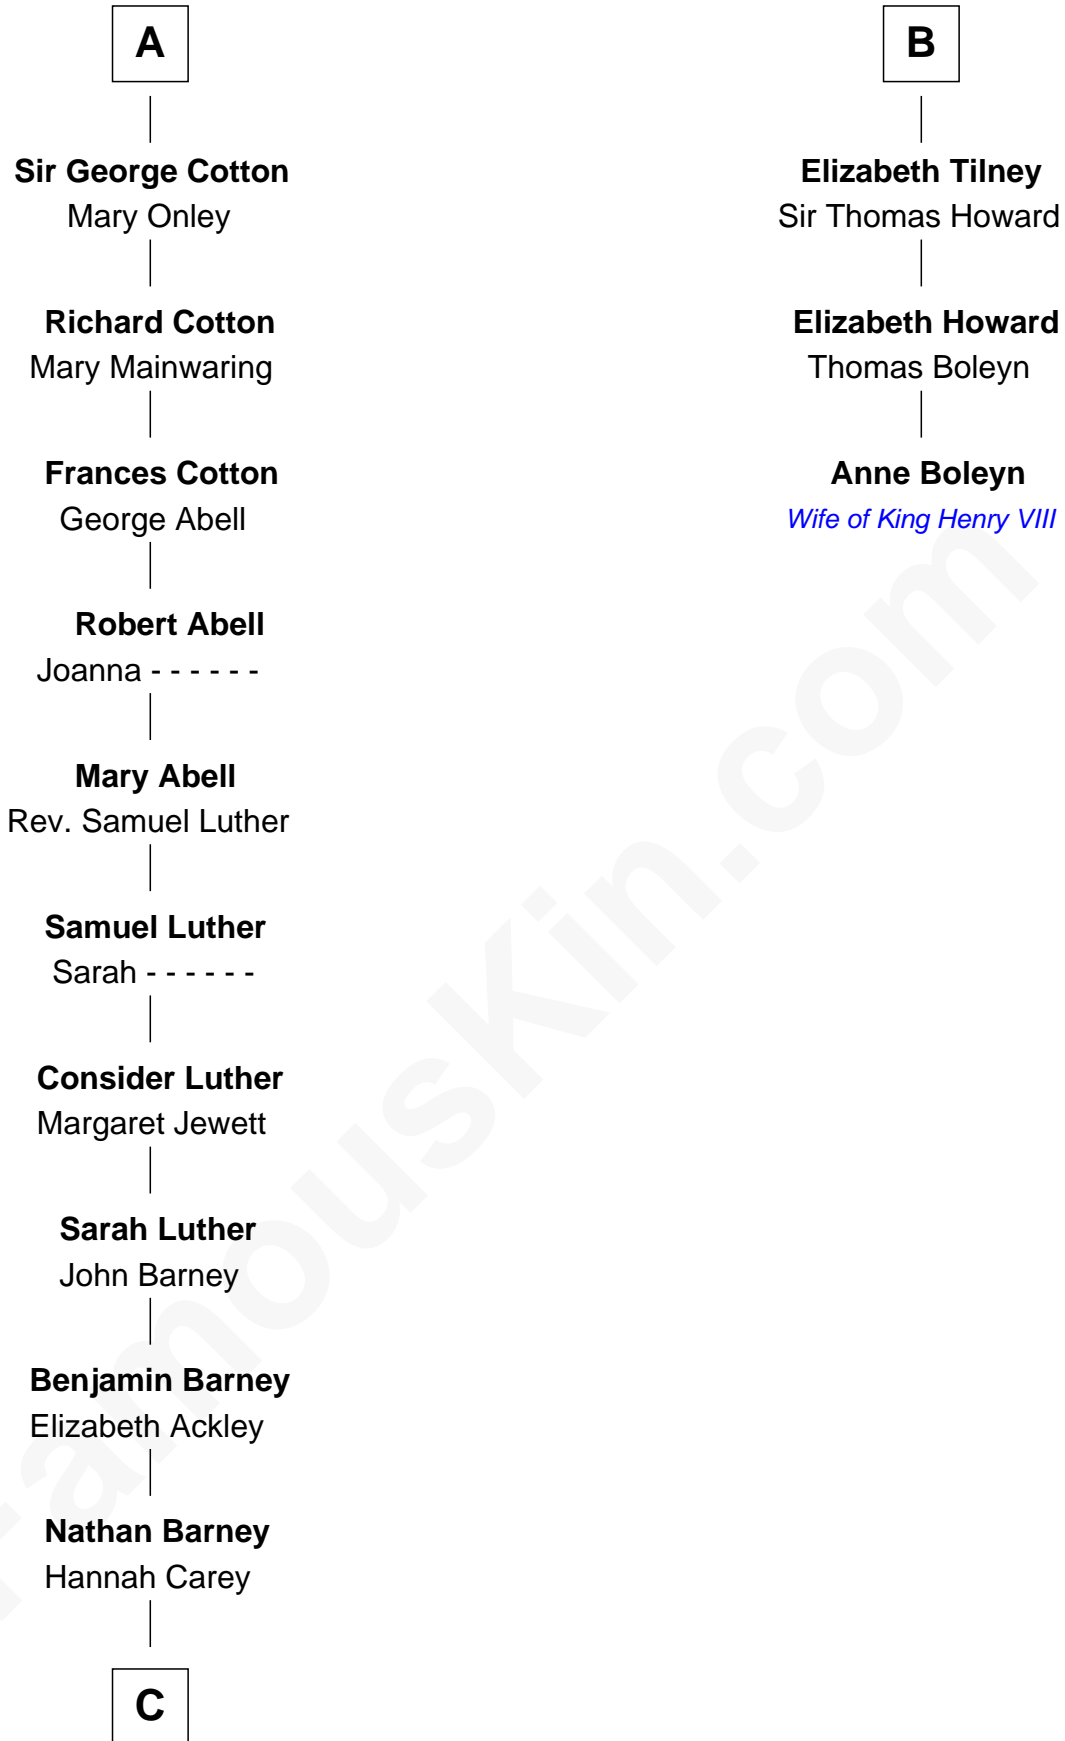

FamousKin.com
Relationship Chart of
Elizabeth Montgomery
TV Actress - "Bewitched"

9th cousin 11 times removed of

Anne Boleyn
2nd Wife of King Henry VIII

Sir William de Cantilupe
 Eve de Braiose

C

—
Nathan Barney
Mary A. Deverell

—
Mary Weed Barney
Henry Montgomery

—
Henry Montgomery
Elizabeth Bryan Allen

—
Elizabeth Montgomery
TV Actress - "Bewitched"

FamousKin.com