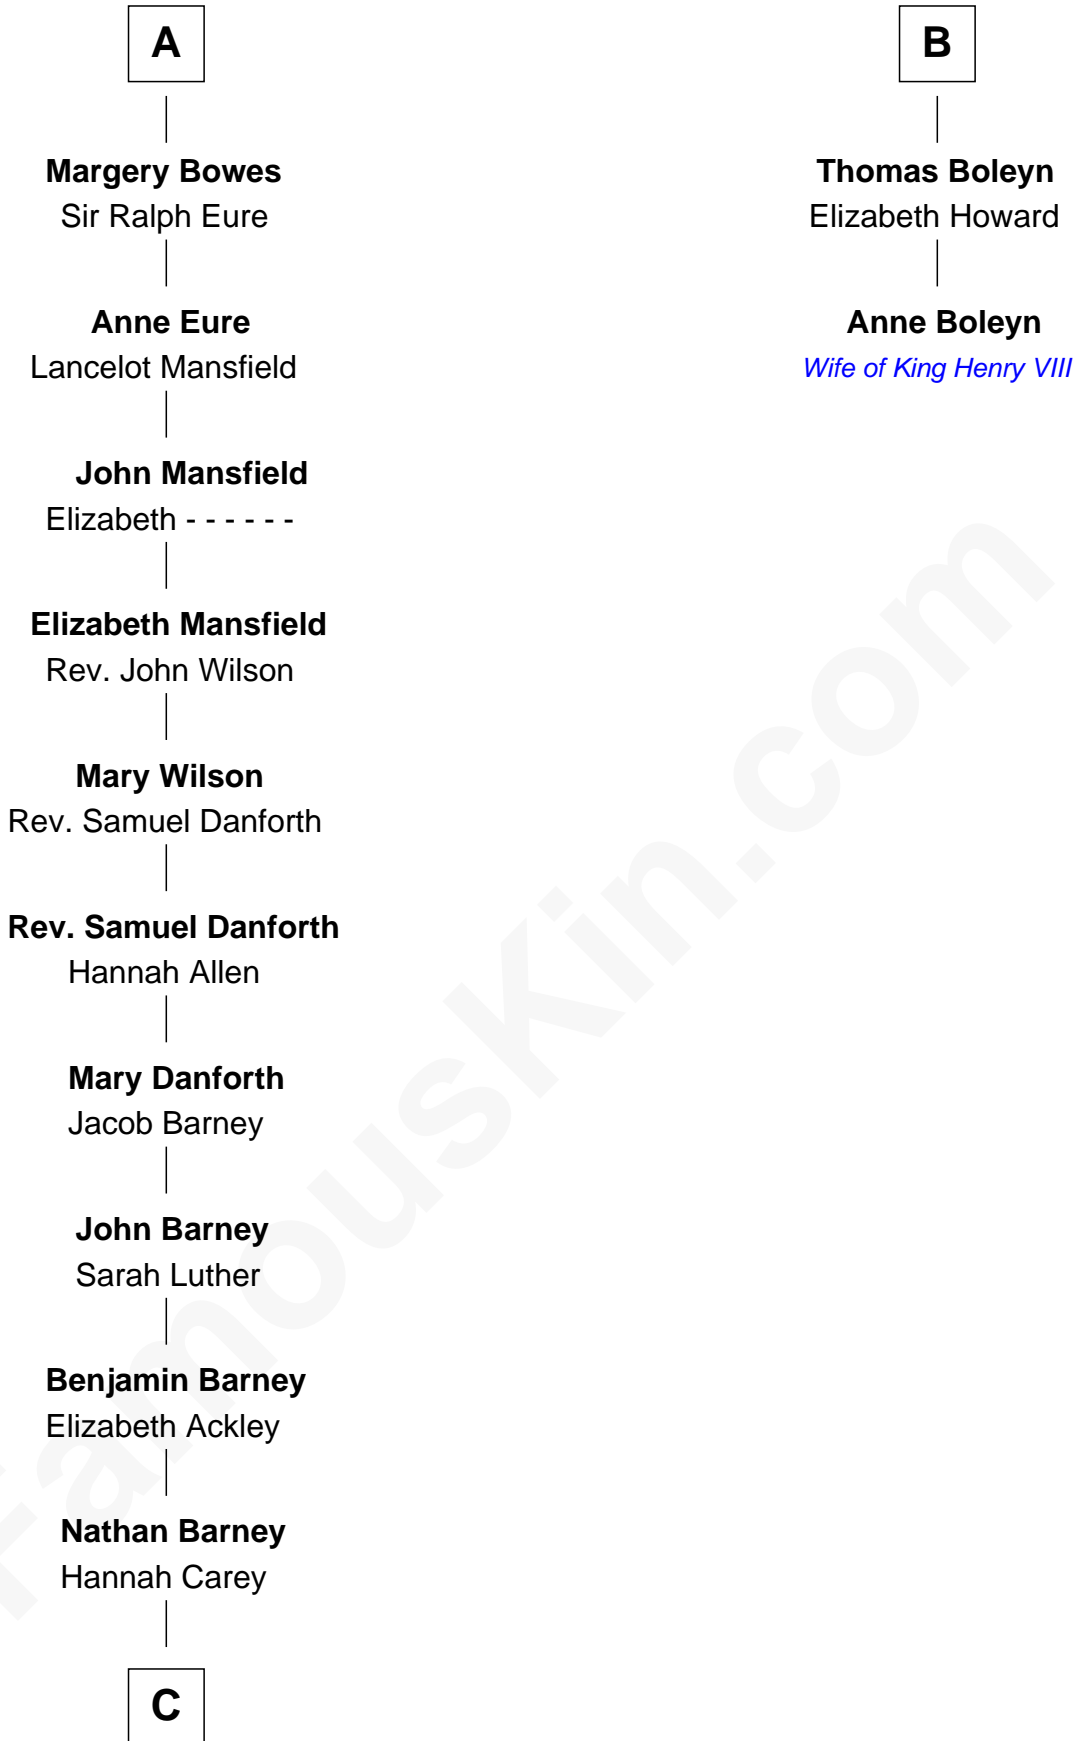

FamousKin.com
Relationship Chart of
Elizabeth Montgomery
TV Actress - "Bewitched"

8th cousin 12 times removed of

Anne Boleyn
2nd Wife of King Henry VIII

C

—
Nathan Barney
Mary A. Deverell

—
Mary Weed Barney
Henry Montgomery

—
Henry Montgomery
Elizabeth Bryan Allen

—
Elizabeth Montgomery
TV Actress - "Bewitched"

FamousKin.com