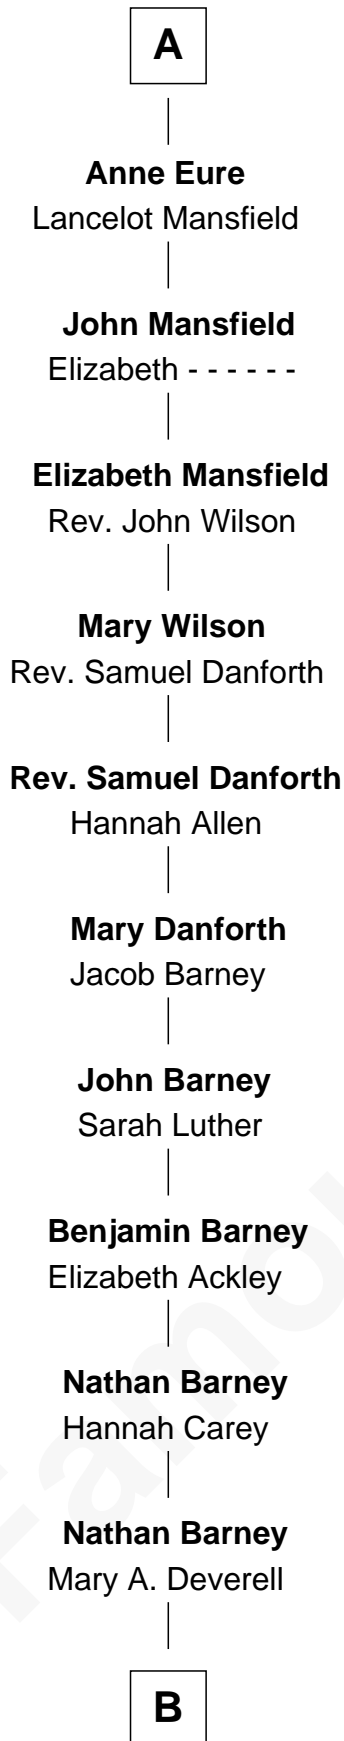

FamousKin.com
Relationship Chart of
Elizabeth Montgomery
 TV Actress - "Bewitched"

5th cousin 14 times removed of

Anne Boleyn
 2nd Wife of King Henry VIII

B

—
Mary Weed Barney

Henry Montgomery

—
Henry Montgomery

Elizabeth Bryan Allen

—
Elizabeth Montgomery

TV Actress - "Bewitched"

FamousKin.com