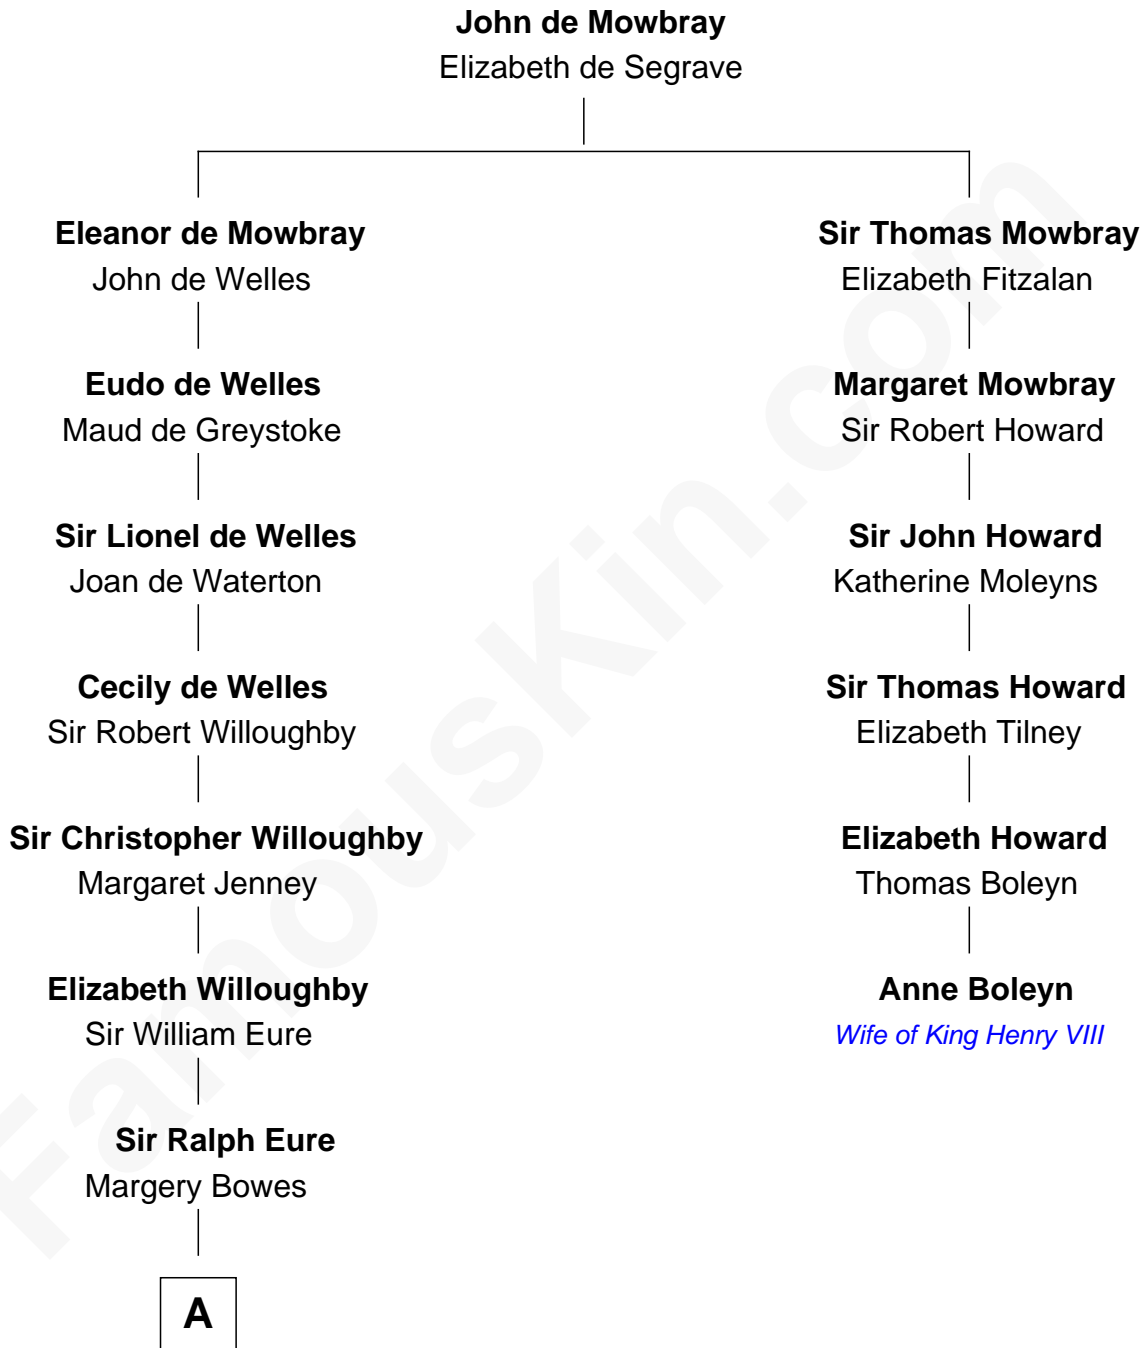

FamousKin.com
Relationship Chart of
Elizabeth Montgomery
 TV Actress - "Bewitched"

5th cousin 14 times removed of

Anne Boleyn
 2nd Wife of King Henry VIII

B

—
Mary Weed Barney

Henry Montgomery

—
Henry Montgomery

Elizabeth Bryan Allen

—
Elizabeth Montgomery

TV Actress - "Bewitched"

FamousKin.com