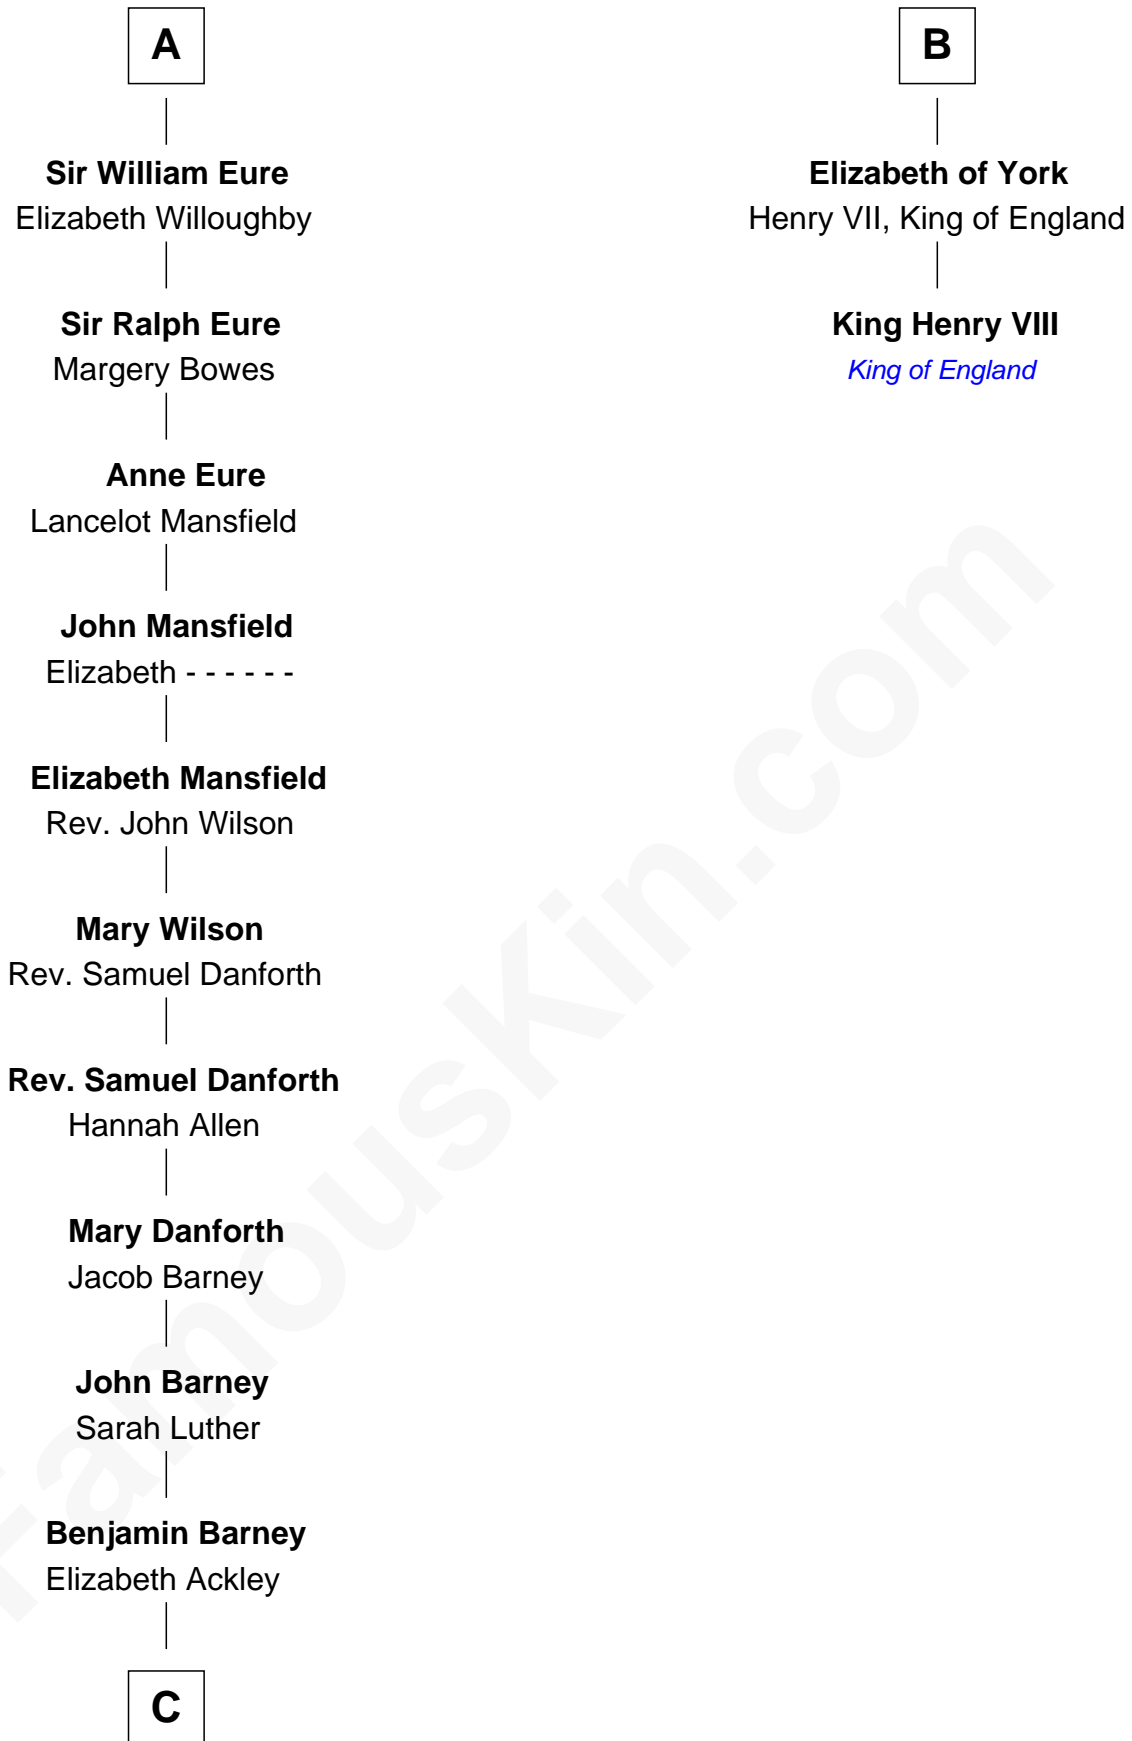

**FamousKin.com**  
**Relationship Chart of**  
**Elizabeth Montgomery**  
*TV Actress - "Bewitched"*

8th cousin 13 times removed of

**King Henry VIII**  
*King of England*

**C**

—  
**Nathan Barney**

Hannah Carey

—  
**Nathan Barney**

Mary A. Deverell

—  
**Mary Weed Barney**

Henry Montgomery

—  
**Henry Montgomery**

Elizabeth Bryan Allen

—  
**Elizabeth Montgomery**

*TV Actress - "Bewitched"*