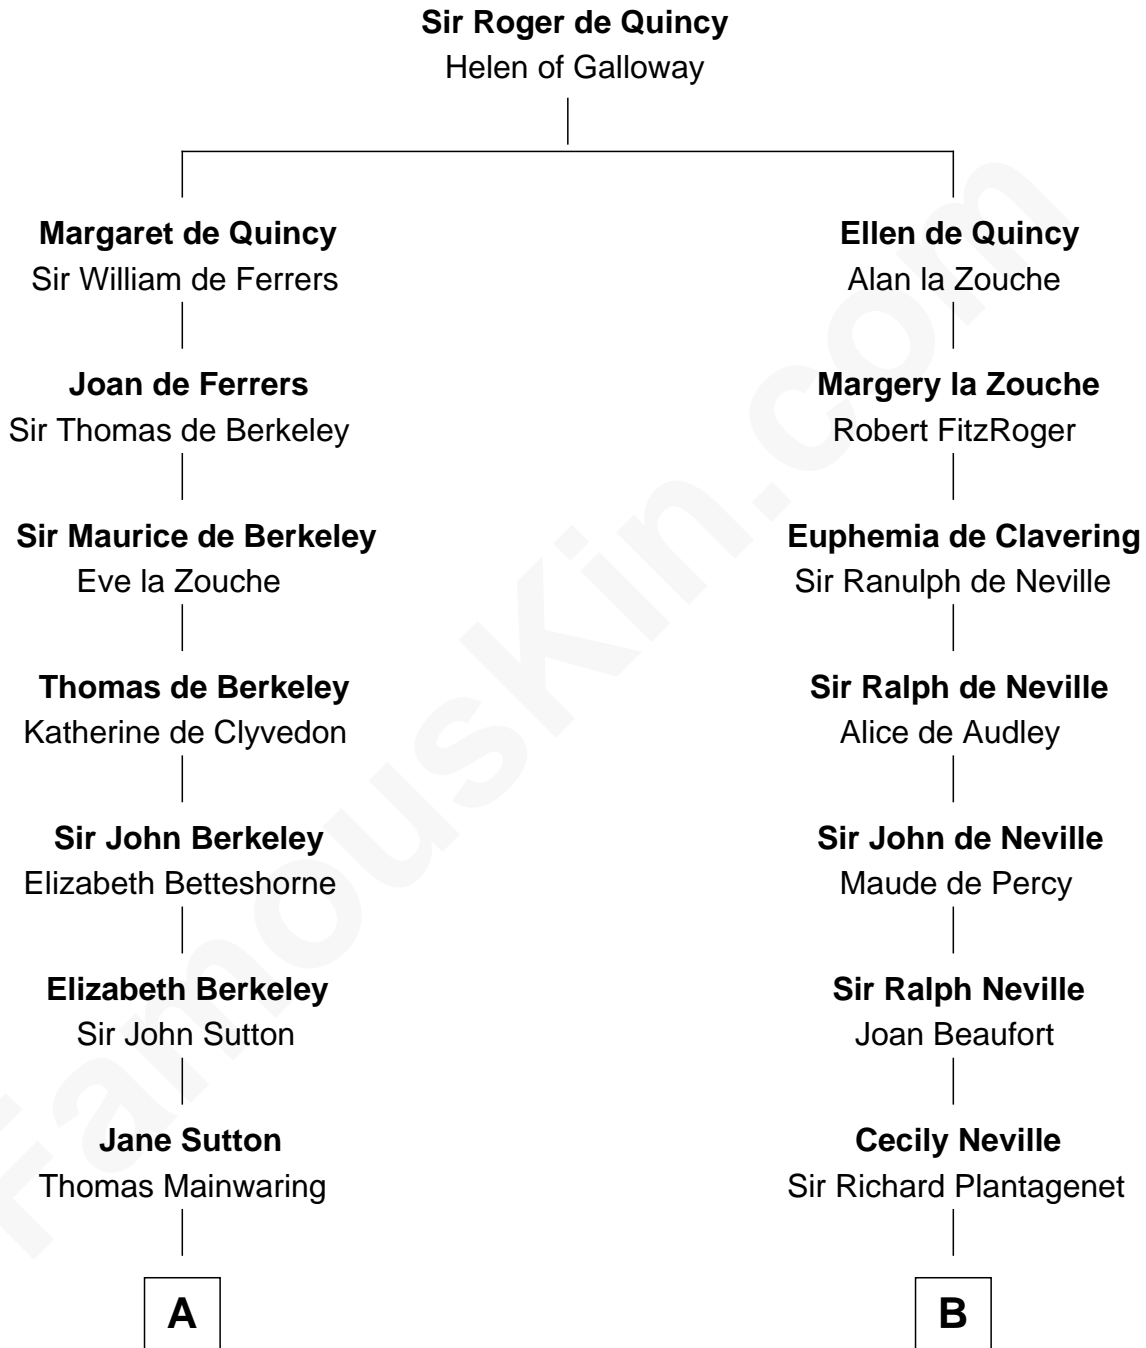

FamousKin.com
Relationship Chart of
Elizabeth Montgomery
TV Actress - "Bewitched"

9th cousin 12 times removed of

King Henry VIII
King of England

C

—
Nathan Barney

Hannah Carey

—
Nathan Barney

Mary A. Deverell

—
Mary Weed Barney

Henry Montgomery

—
Henry Montgomery

Elizabeth Bryan Allen

—
Elizabeth Montgomery

TV Actress - "Bewitched"

FamousKin.com