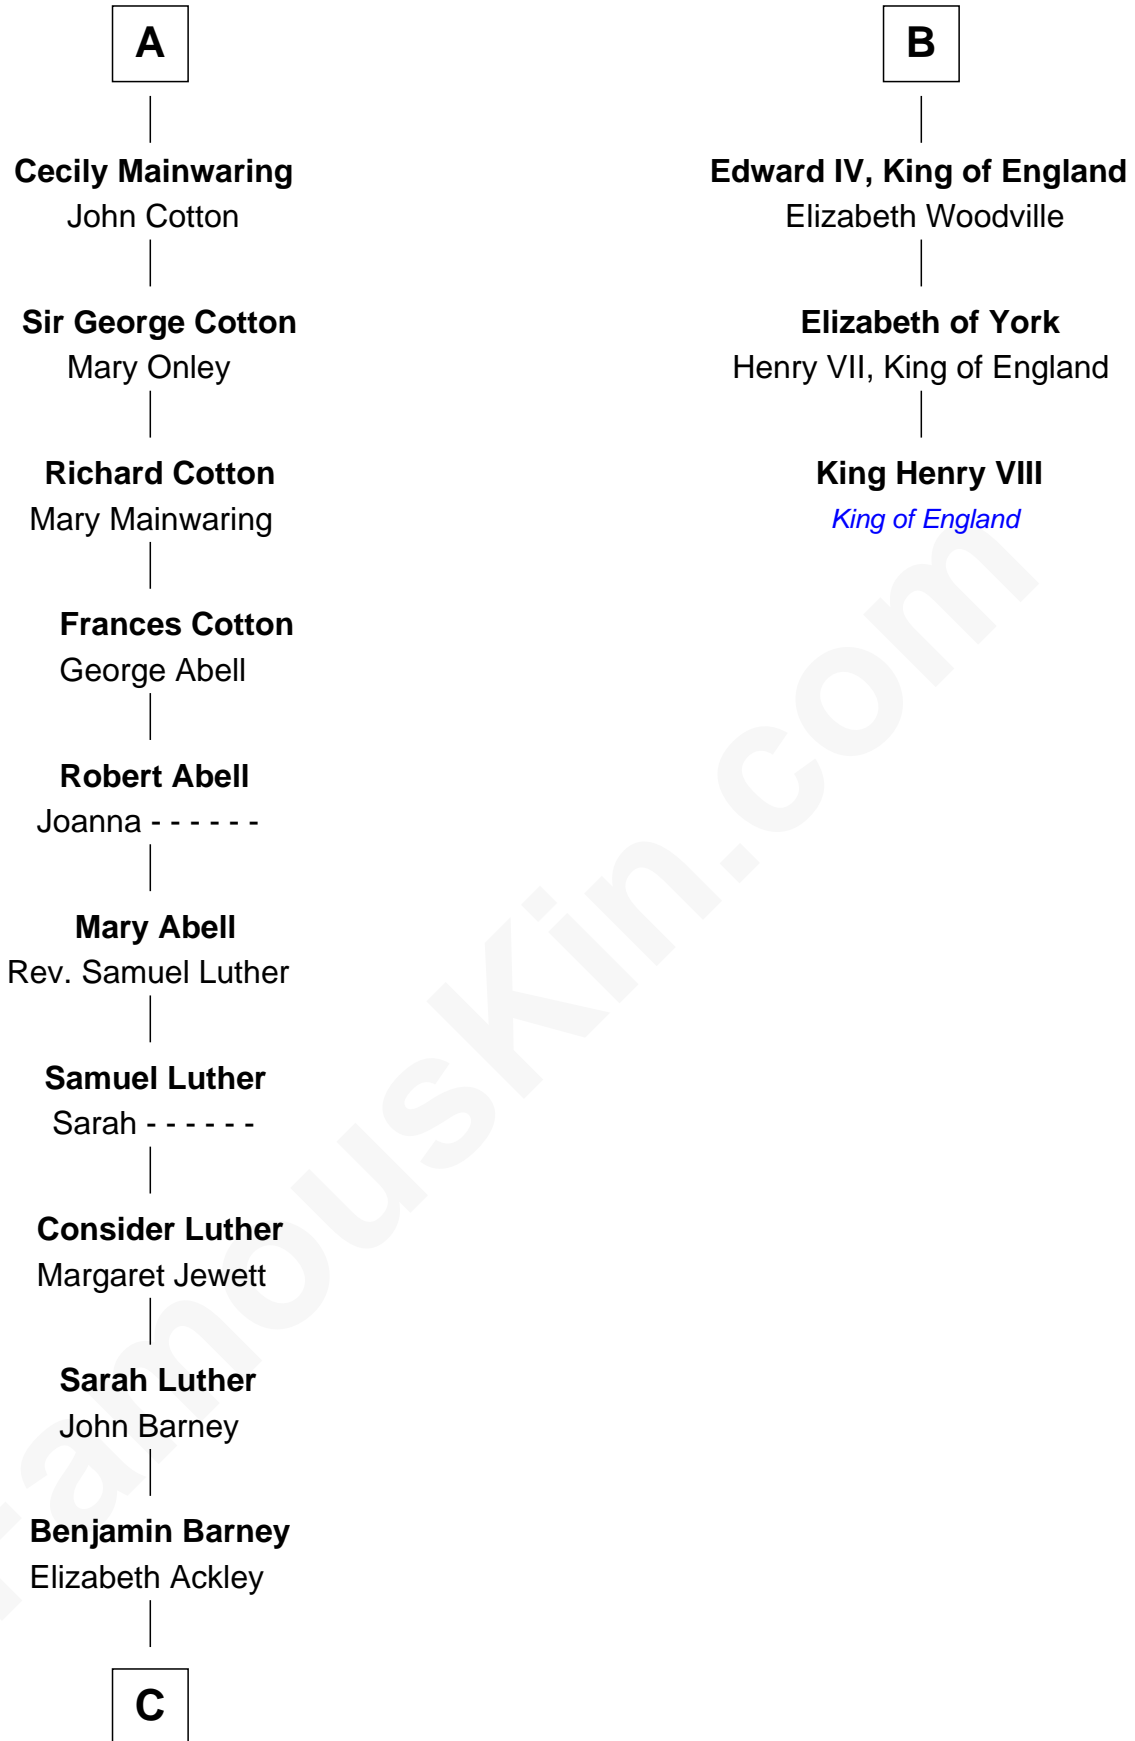

FamousKin.com
Relationship Chart of
Elizabeth Montgomery
TV Actress - "Bewitched"

9th cousin 12 times removed of

King Henry VIII
King of England

C

—
Nathan Barney

Hannah Carey

—
Nathan Barney

Mary A. Deverell

—
Mary Weed Barney

Henry Montgomery

—
Henry Montgomery

Elizabeth Bryan Allen

—
Elizabeth Montgomery

TV Actress - "Bewitched"

FamousKin.com