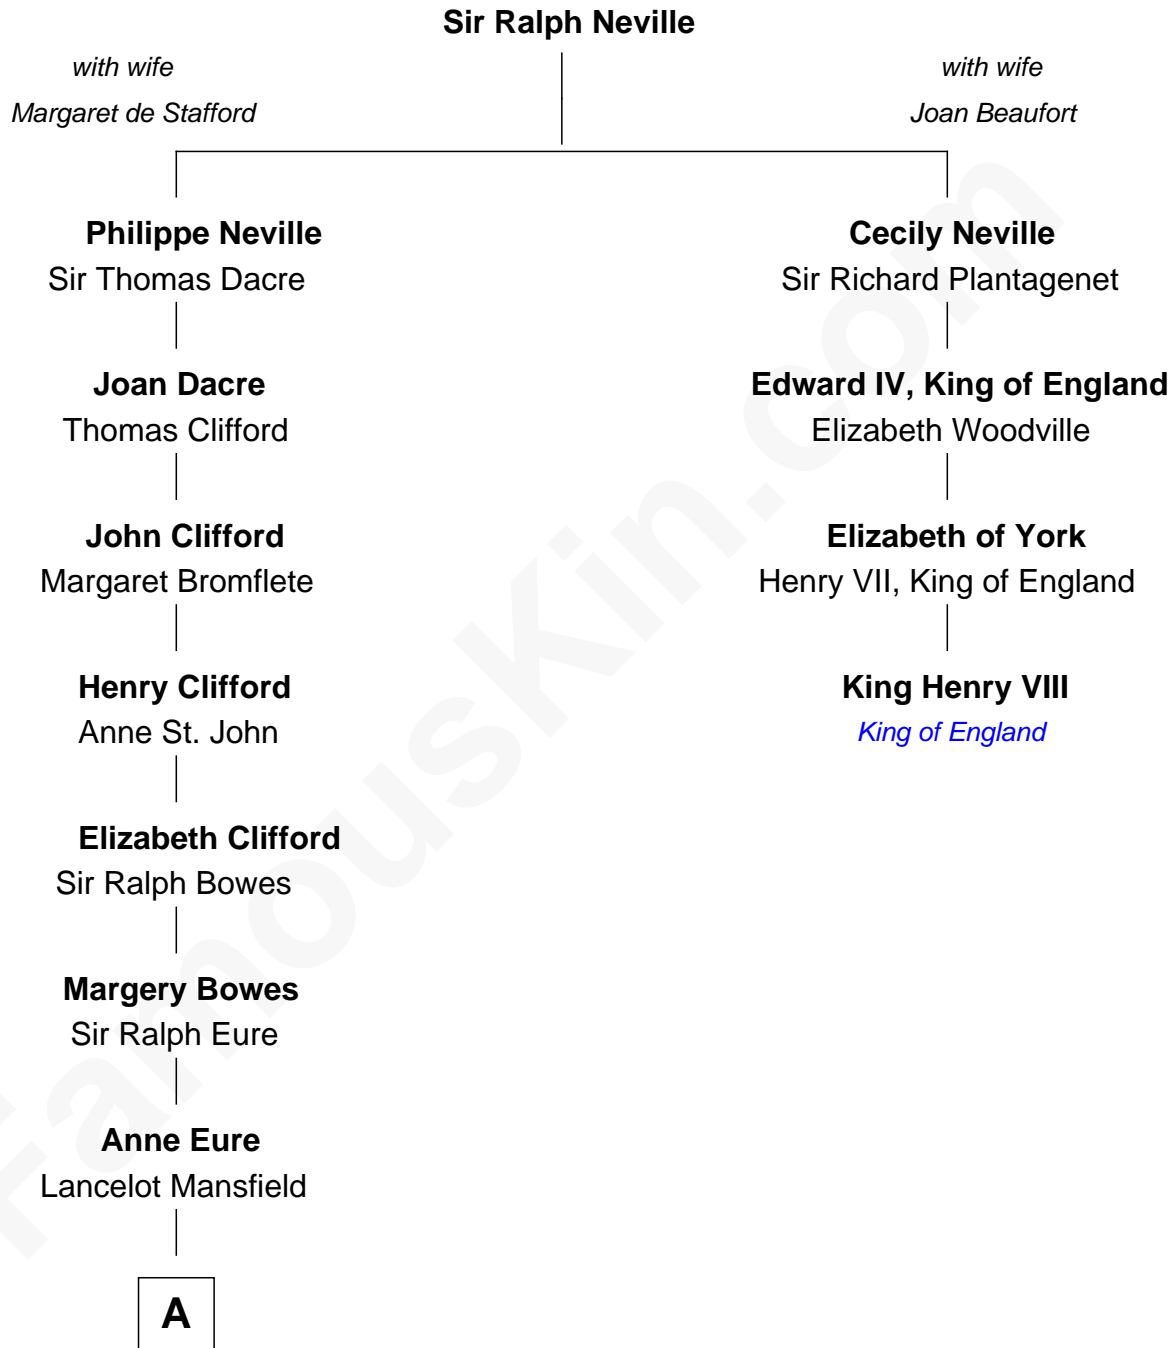

FamousKin.com
Relationship Chart of
Elizabeth Montgomery
TV Actress - "Bewitched"

3rd cousin 15 times removed of
King Henry VIII
King of England

B

Henry Montgomery
Elizabeth Bryan Allen

Elizabeth Montgomery
TV Actress - "Bewitched"

FamousKin.com