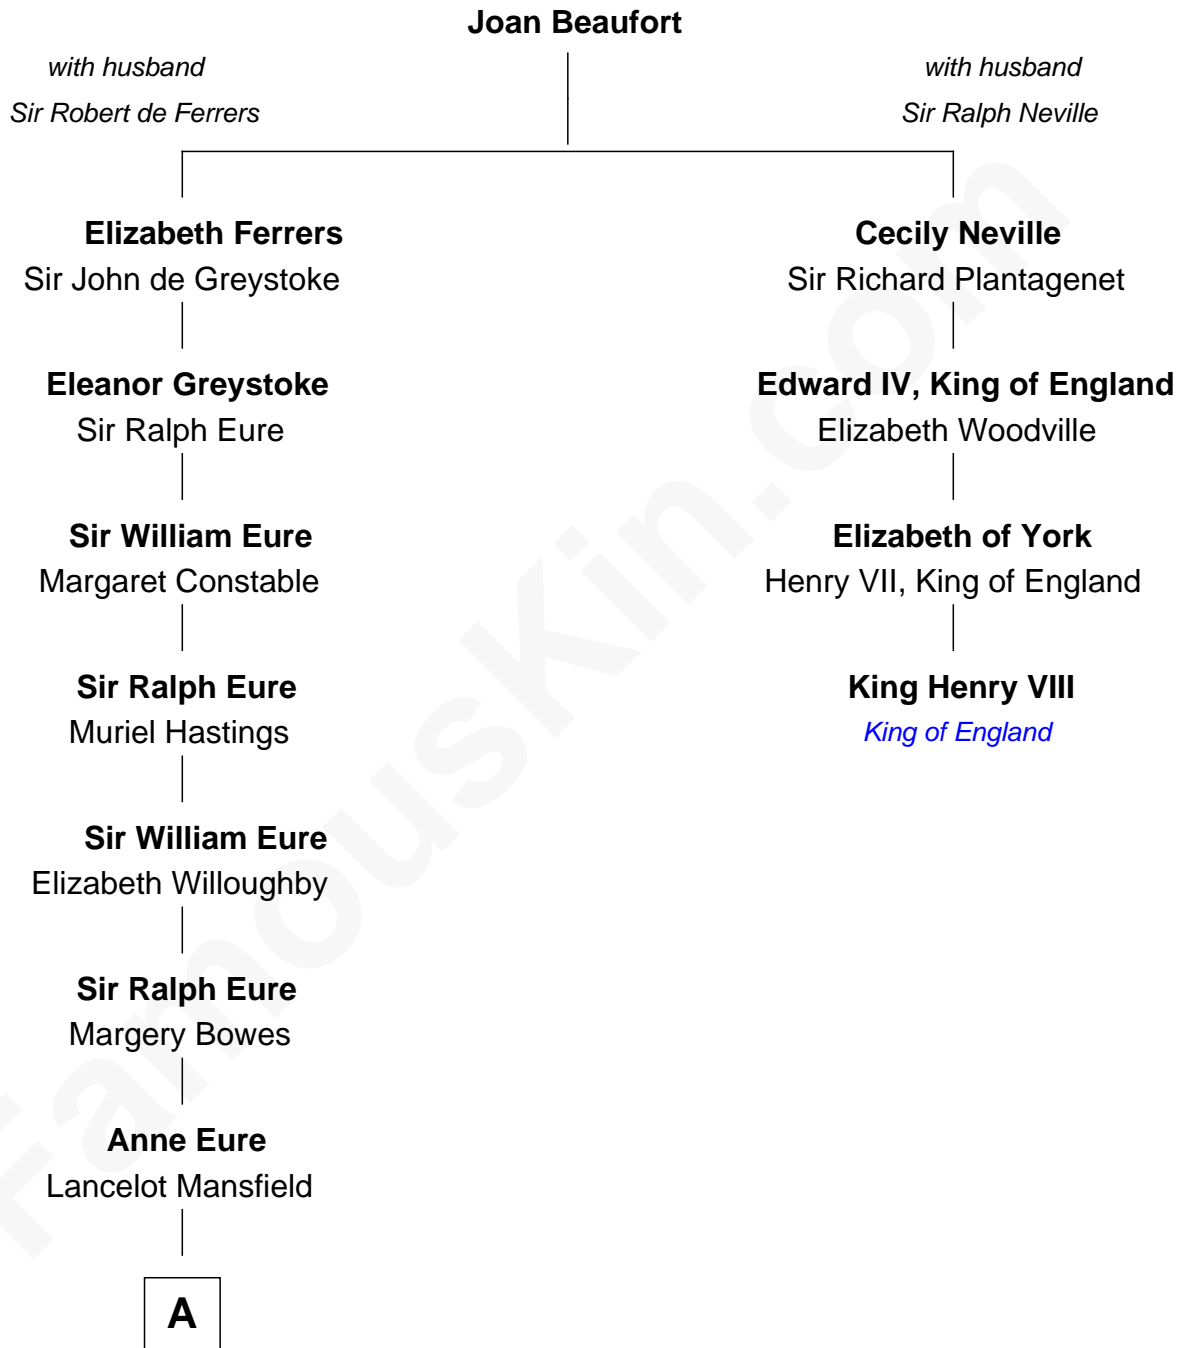

**FamousKin.com**  
**Relationship Chart of**  
**Elizabeth Montgomery**  
*TV Actress - "Bewitched"*

**3rd cousin 15 times removed of**  
**King Henry VIII**  
*King of England*

**A**

**John Mansfield**  
Elizabeth - - - - -

**Elizabeth Mansfield**  
Rev. John Wilson

**Mary Wilson**  
Rev. Samuel Danforth

**Rev. Samuel Danforth**  
Hannah Allen

**Mary Danforth**  
Jacob Barney

**John Barney**  
Sarah Luther

**Benjamin Barney**  
Elizabeth Ackley