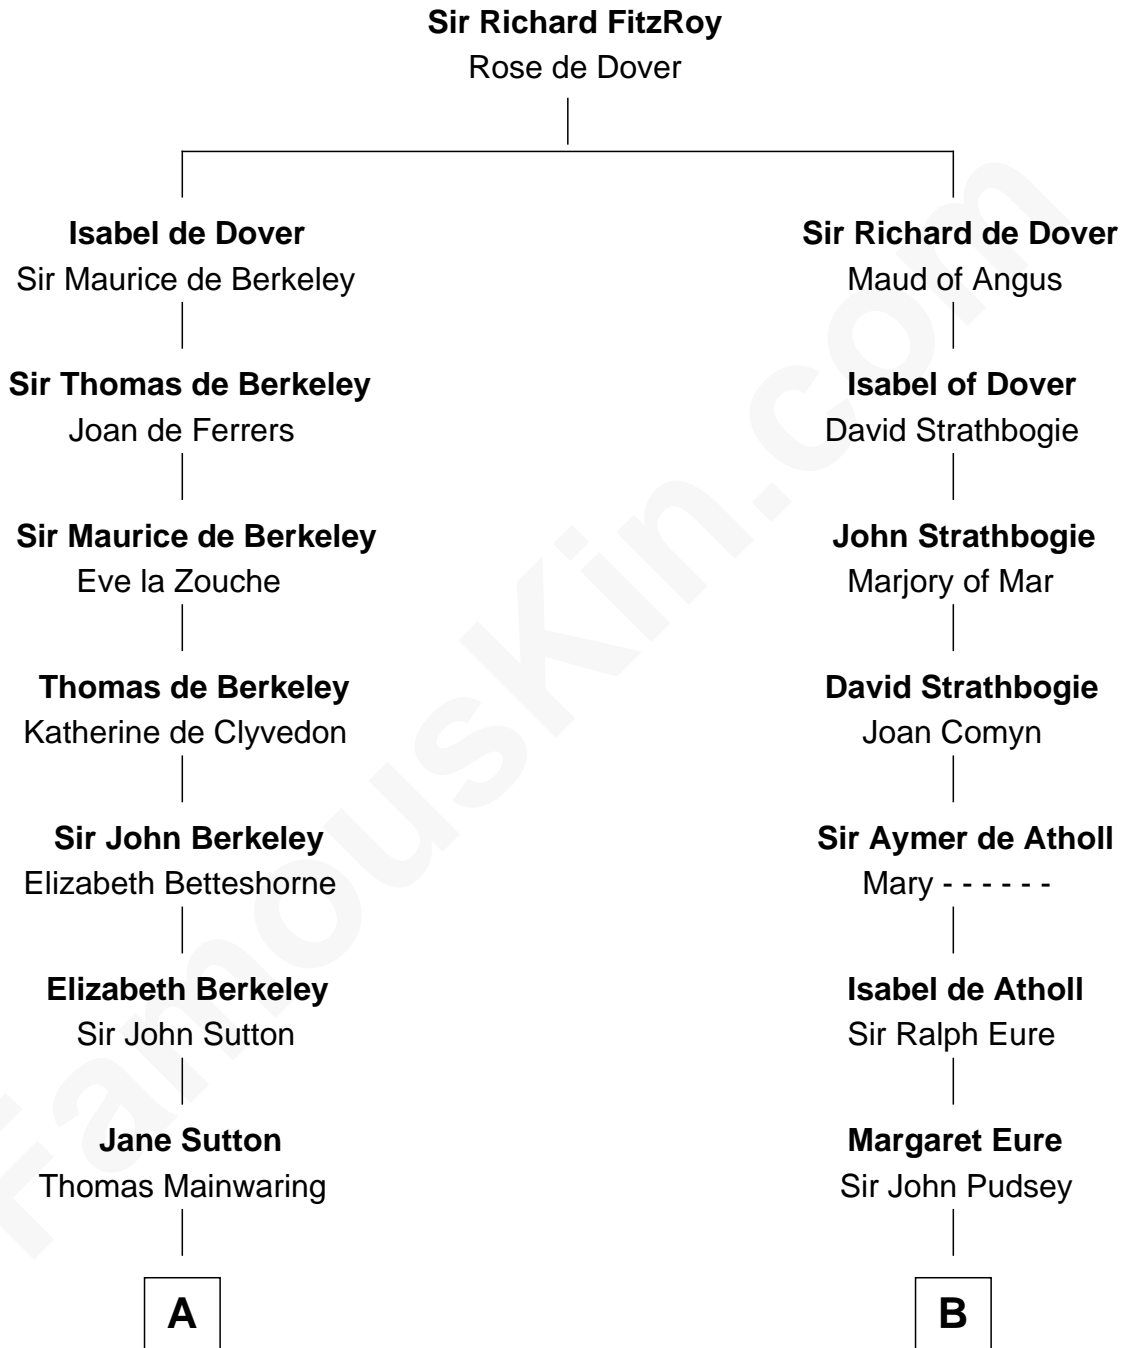

FamousKin.com
Relationship Chart of
Elizabeth Montgomery
 TV Actress - "Bewitched"

19th cousin 2 times removed of
Francis Lightfoot Lee
 Signer of the Declaration of Independence

C

Nathan Barney
Hannah Carey

Nathan Barney
Mary A. Deverell

Mary Weed Barney
Henry Montgomery

Henry Montgomery
Elizabeth Bryan Allen

Elizabeth Montgomery
TV Actress - "Bewitched"

D

Laetitia Corbin
Richard Lee

Gov. Thomas Lee
Hannah Ludwell