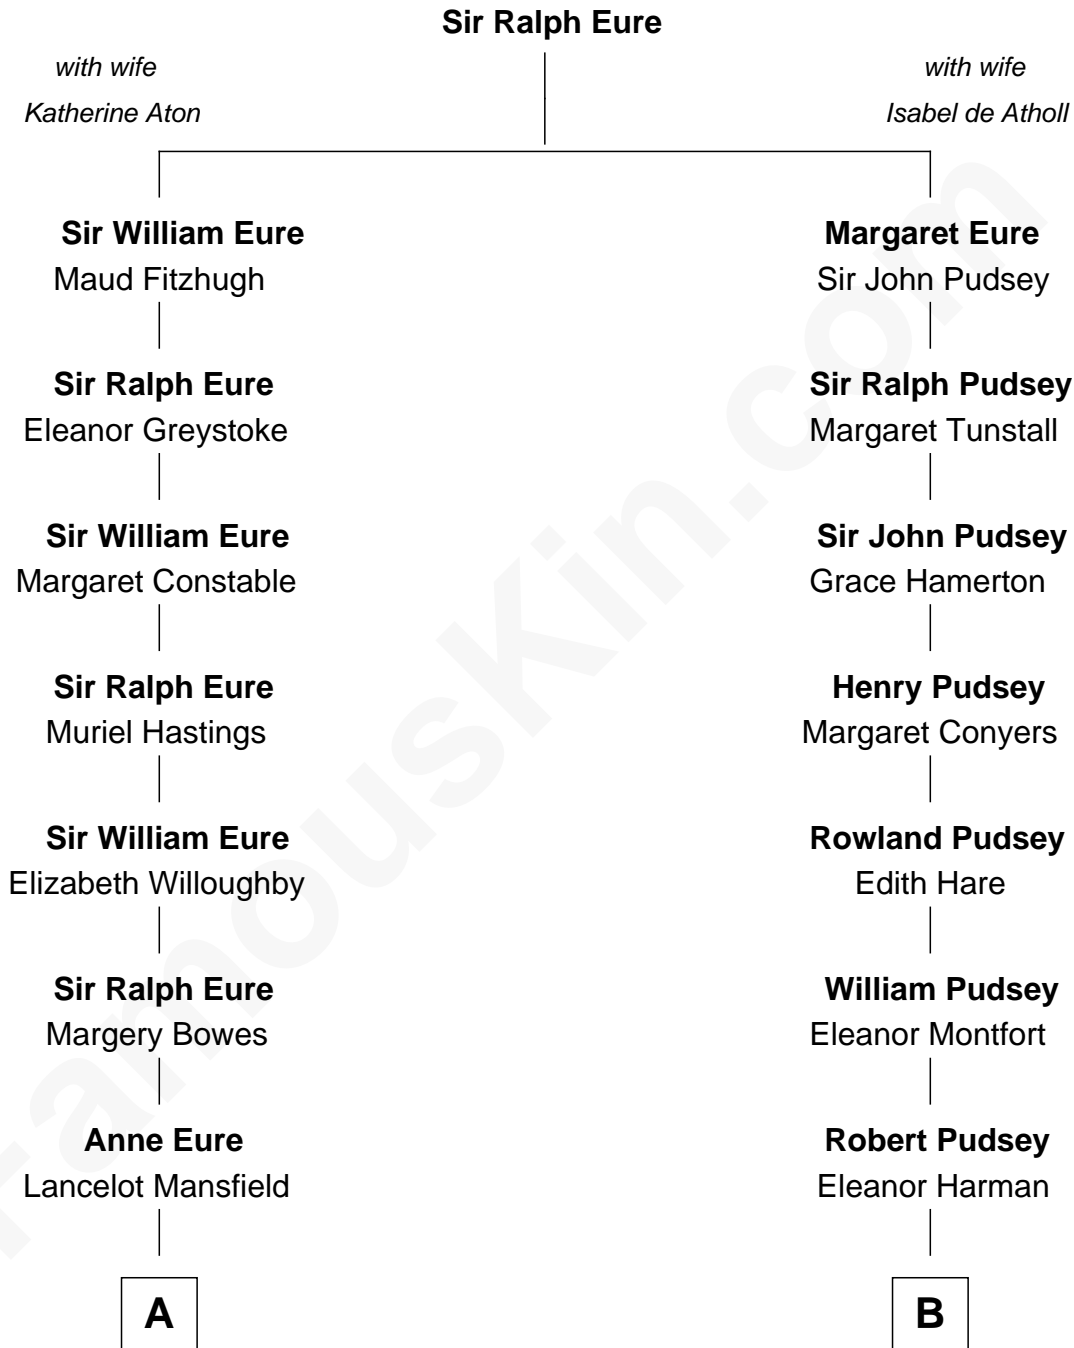

FamousKin.com
Relationship Chart of
Elizabeth Montgomery
 TV Actress - "Bewitched"

13th cousin 5 times removed of

Francis Lightfoot Lee
 Signer of the Declaration of Independence

C

Henry Montgomery
Elizabeth Bryan Allen

Elizabeth Montgomery
TV Actress - "Bewitched"

FamousKin.com