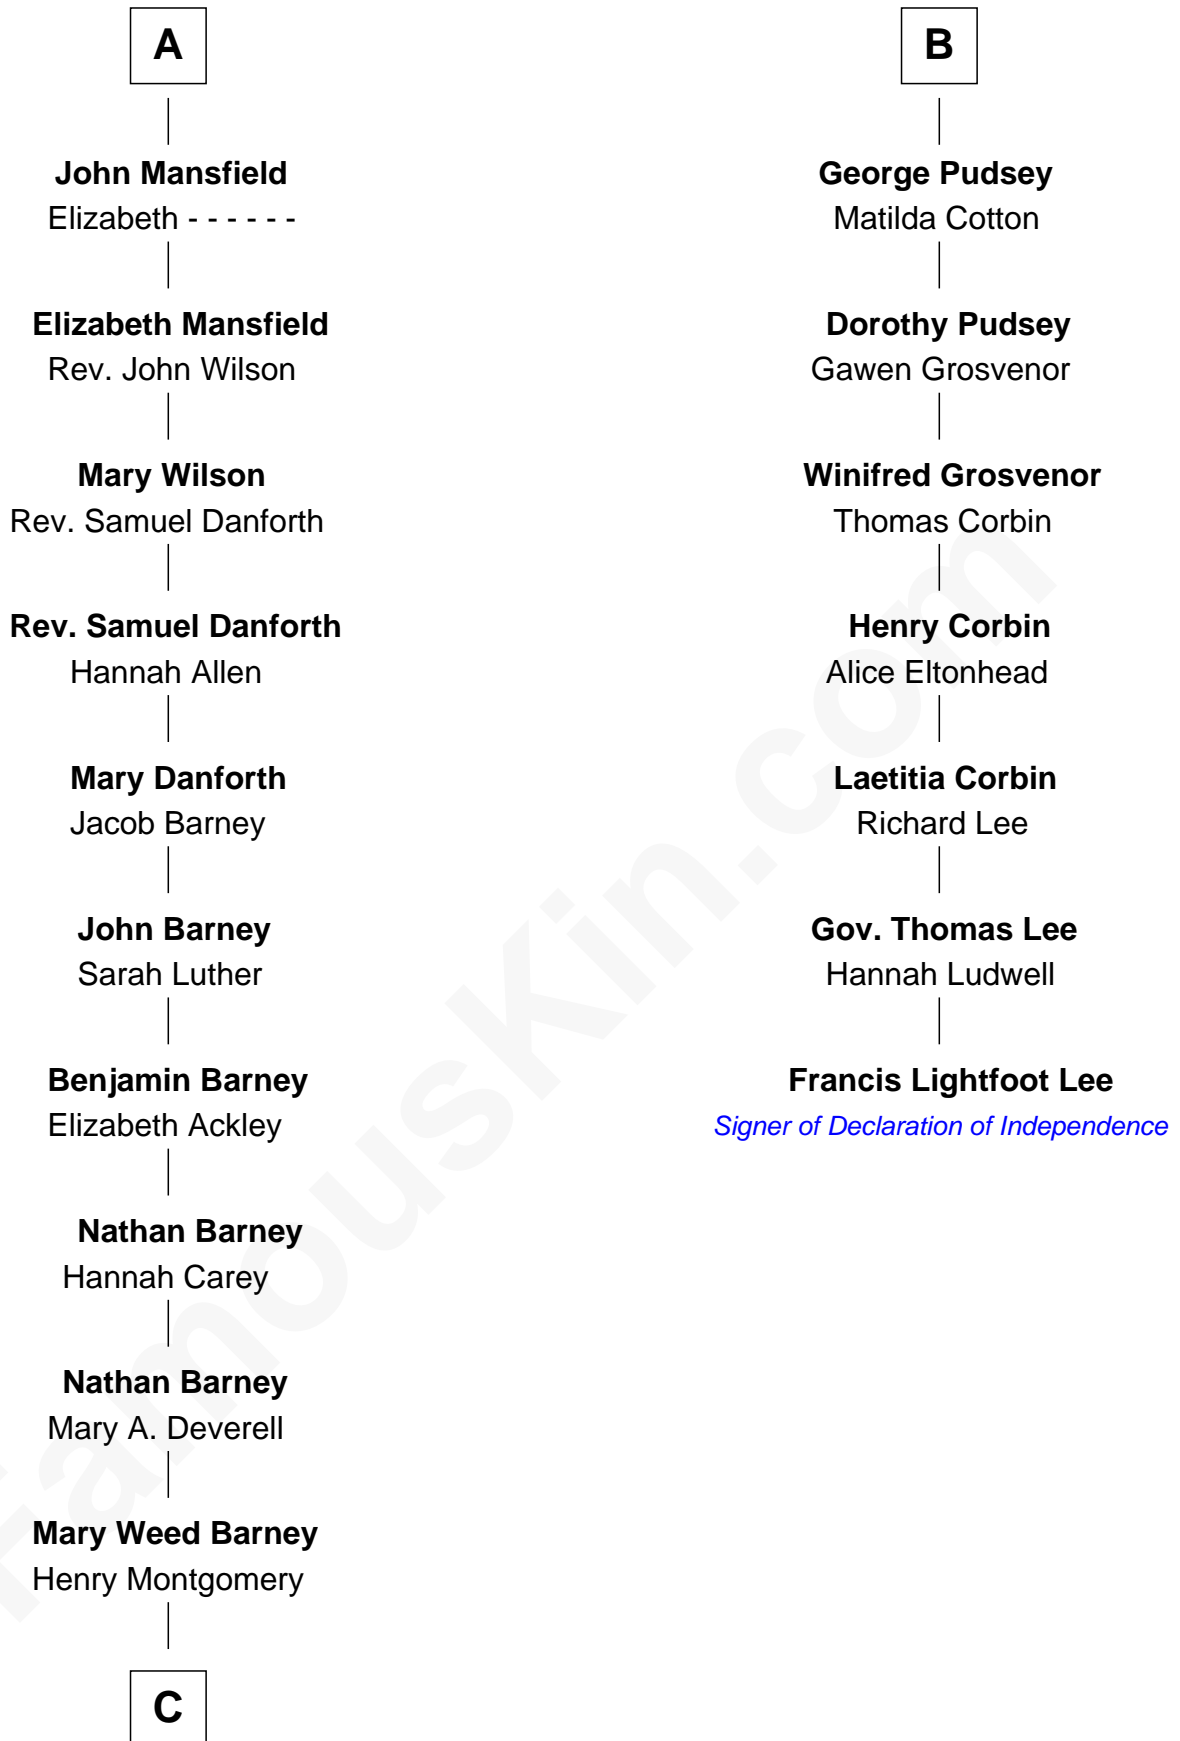

FamousKin.com
Relationship Chart of
Elizabeth Montgomery
 TV Actress - "Bewitched"

13th cousin 5 times removed of

Francis Lightfoot Lee
 Signer of the Declaration of Independence

C

Henry Montgomery
Elizabeth Bryan Allen

Elizabeth Montgomery
TV Actress - "Bewitched"

FamousKin.com