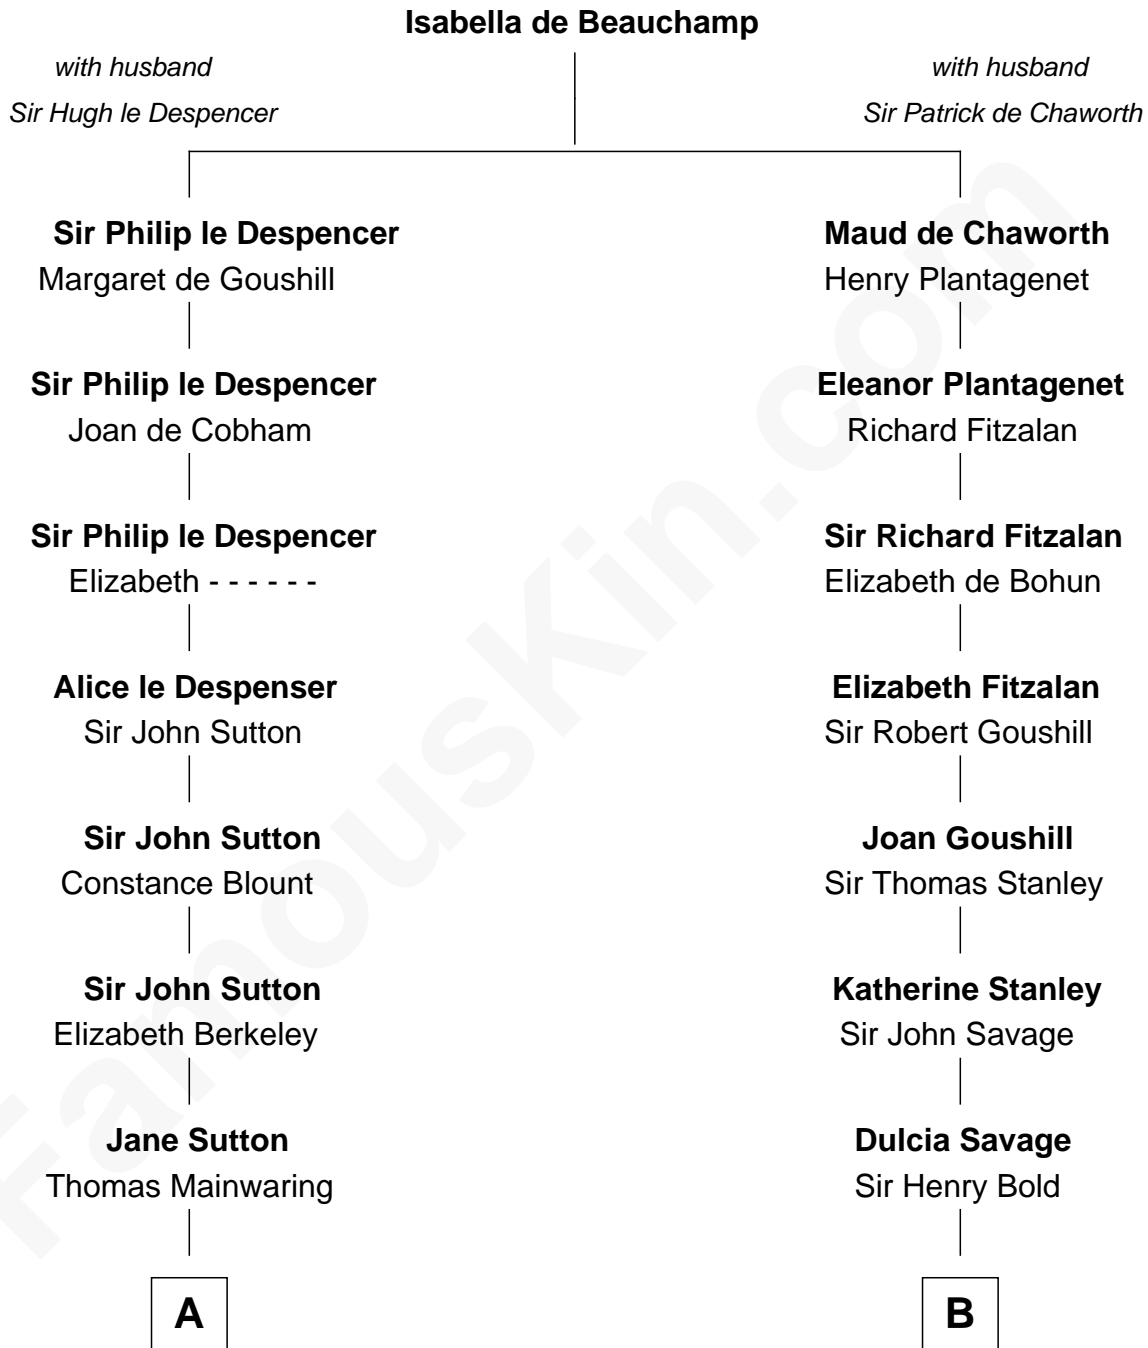

FamousKin.com Relationship Chart of

Elizabeth Montgomery

TV Actress - "Bewitched"

14th cousin 7 times removed of

Francis Lightfoot Lee

Signer of the Declaration of Independence

C

—
Nathan Barney

Hannah Carey

—
Nathan Barney

Mary A. Deverell

—
Mary Weed Barney

Henry Montgomery

—
Henry Montgomery

Elizabeth Bryan Allen

—
Elizabeth Montgomery

TV Actress - "Bewitched"

FamousKin.com