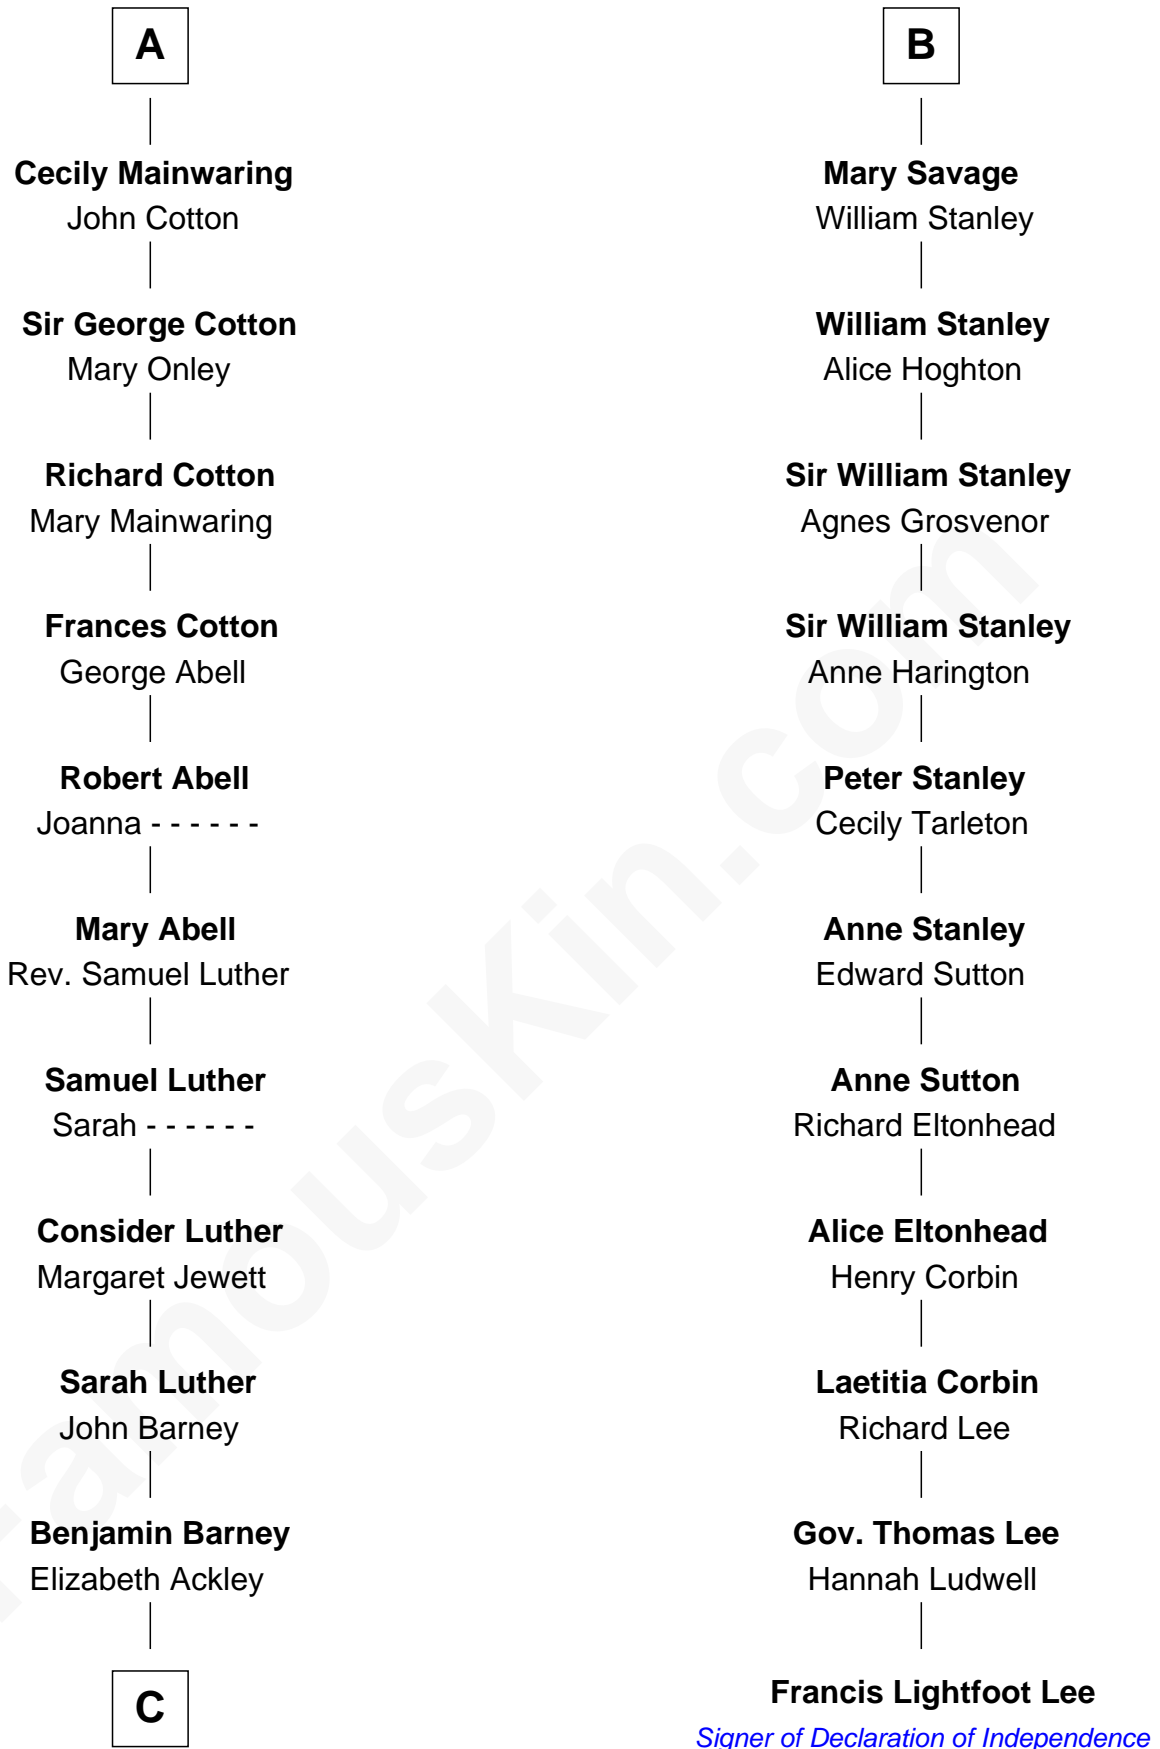

# FamousKin.com Relationship Chart of

**Elizabeth Montgomery**

TV Actress - "Bewitched"

17th cousin 4 times removed of

**Francis Lightfoot Lee**

Signer of the Declaration of Independence

**Sir Roger de Quincy**

**Ellen de Quincy**

Alan la Zouche

**Sir Roger la Zouche**

Ela Longespee

**Sir Alan la Zouche**

Eleanor de Segrave

**Maude la Zouche**

Sir Robert de Holland

**Maude de Holland**

Sir Thomas de Swinnerton

**Sir Robert de Swinnerton**

Elizabeth de Beke

**Maud de Swinnerton**

Sir John Savage

**B**

**C**

—  
**Nathan Barney**

Hannah Carey

—  
**Nathan Barney**

Mary A. Deverell

—  
**Mary Weed Barney**

Henry Montgomery

—  
**Henry Montgomery**

Elizabeth Bryan Allen