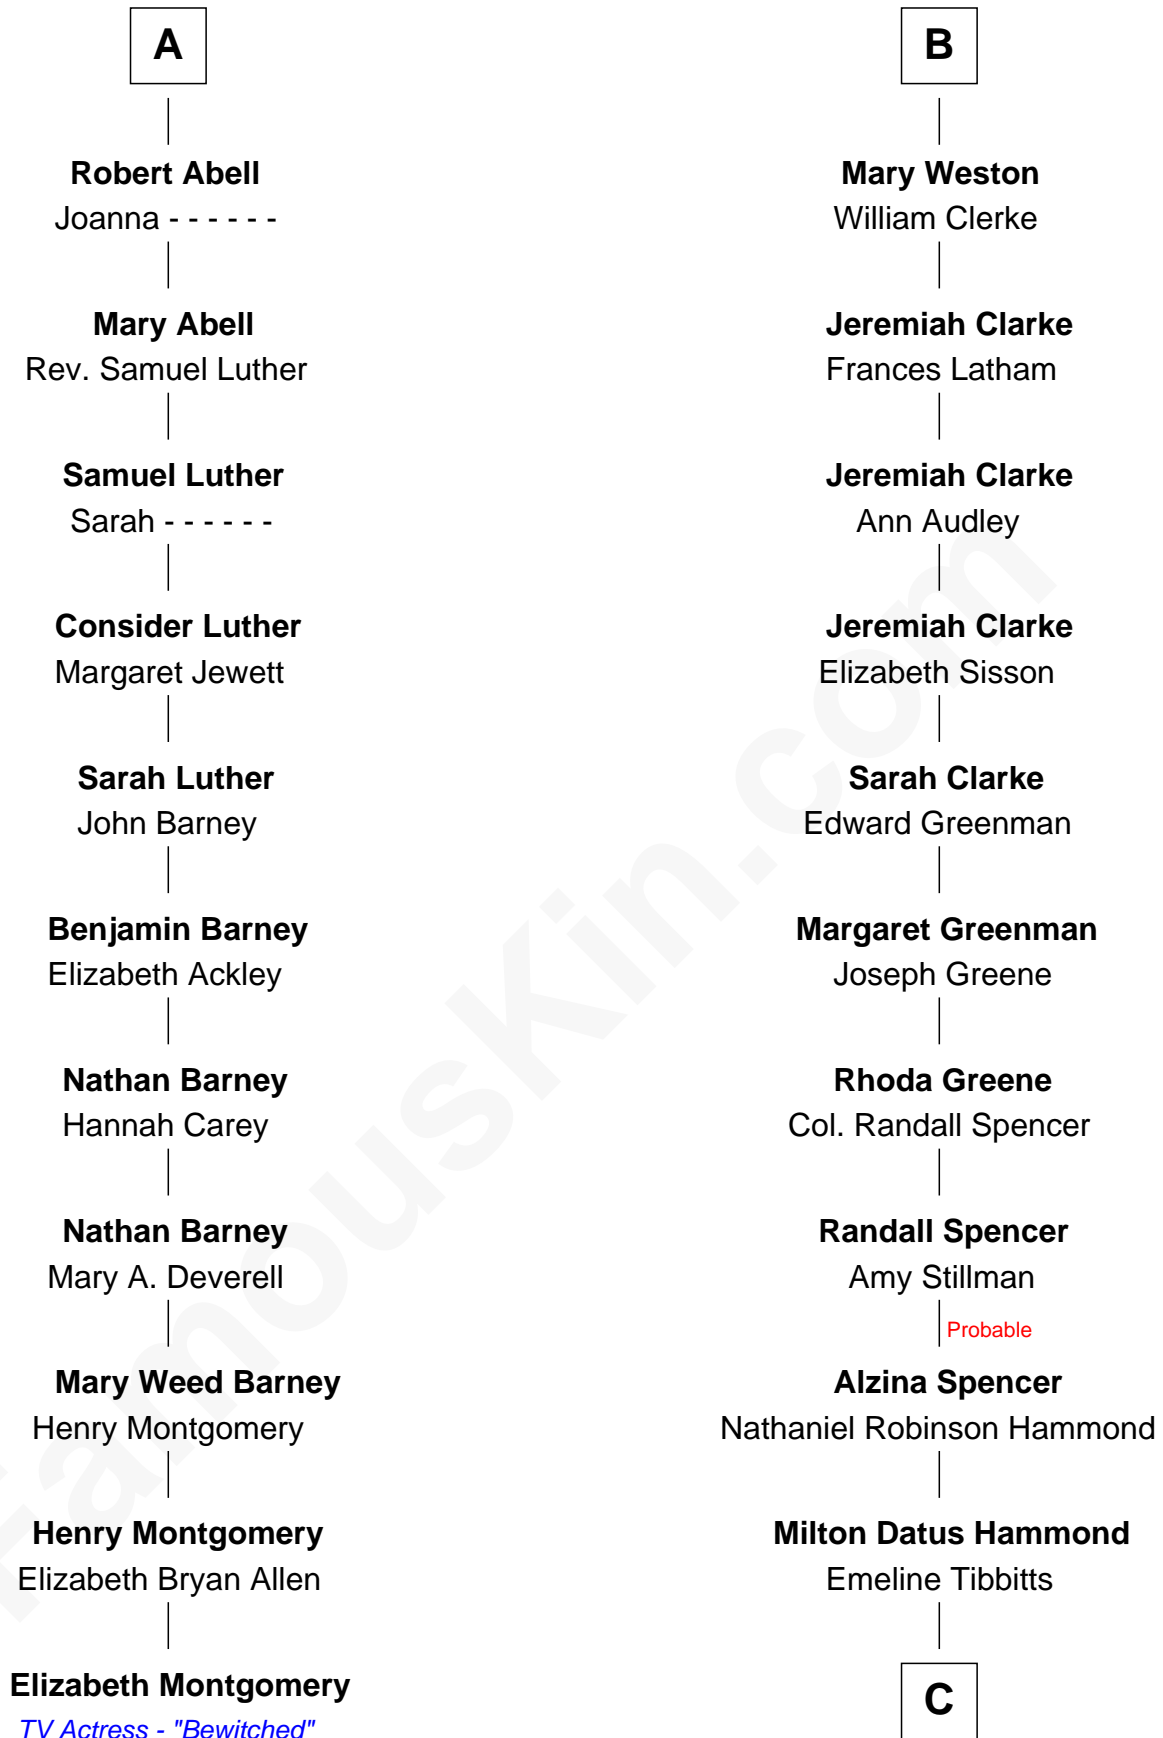

FamousKin.com
Relationship Chart of
Elizabeth Montgomery
TV Actress - "Bewitched"

17th cousin 4 times removed of

Amy Adams
Movie Actress

Sir Walter Blount
 Sancha de Ayala

C

Levi Parley Hammond

Annie Elizabeth Baer