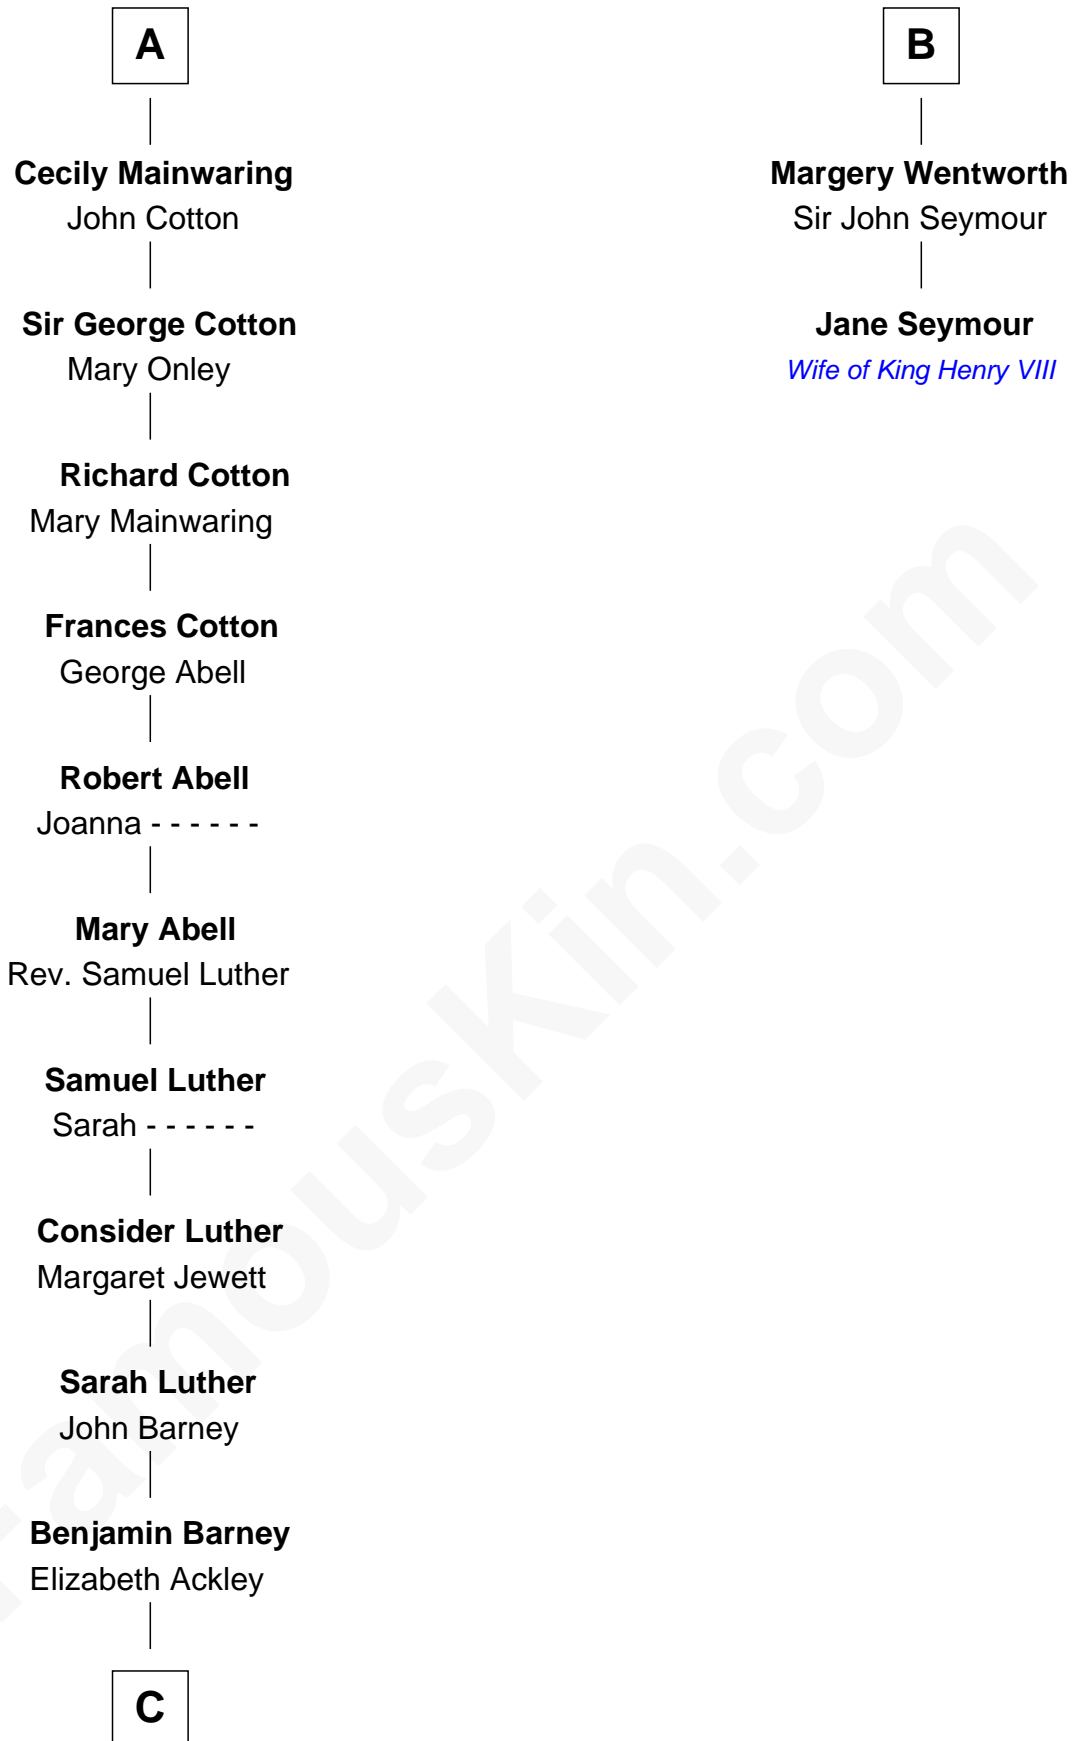

FamousKin.com

Relationship Chart of Elizabeth Montgomery

TV Actress - "Bewitched"

8th cousin 13 times removed of

Jane Seymour

3rd Wife of King Henry VIII

Sir Ralph de Goushill

Hawise FitzWarin

C

—
Nathan Barney

Hannah Carey

—
Nathan Barney

Mary A. Deverell

—
Mary Weed Barney

Henry Montgomery

—
Henry Montgomery

Elizabeth Bryan Allen

—
Elizabeth Montgomery

TV Actress - "Bewitched"

FamousKin.com