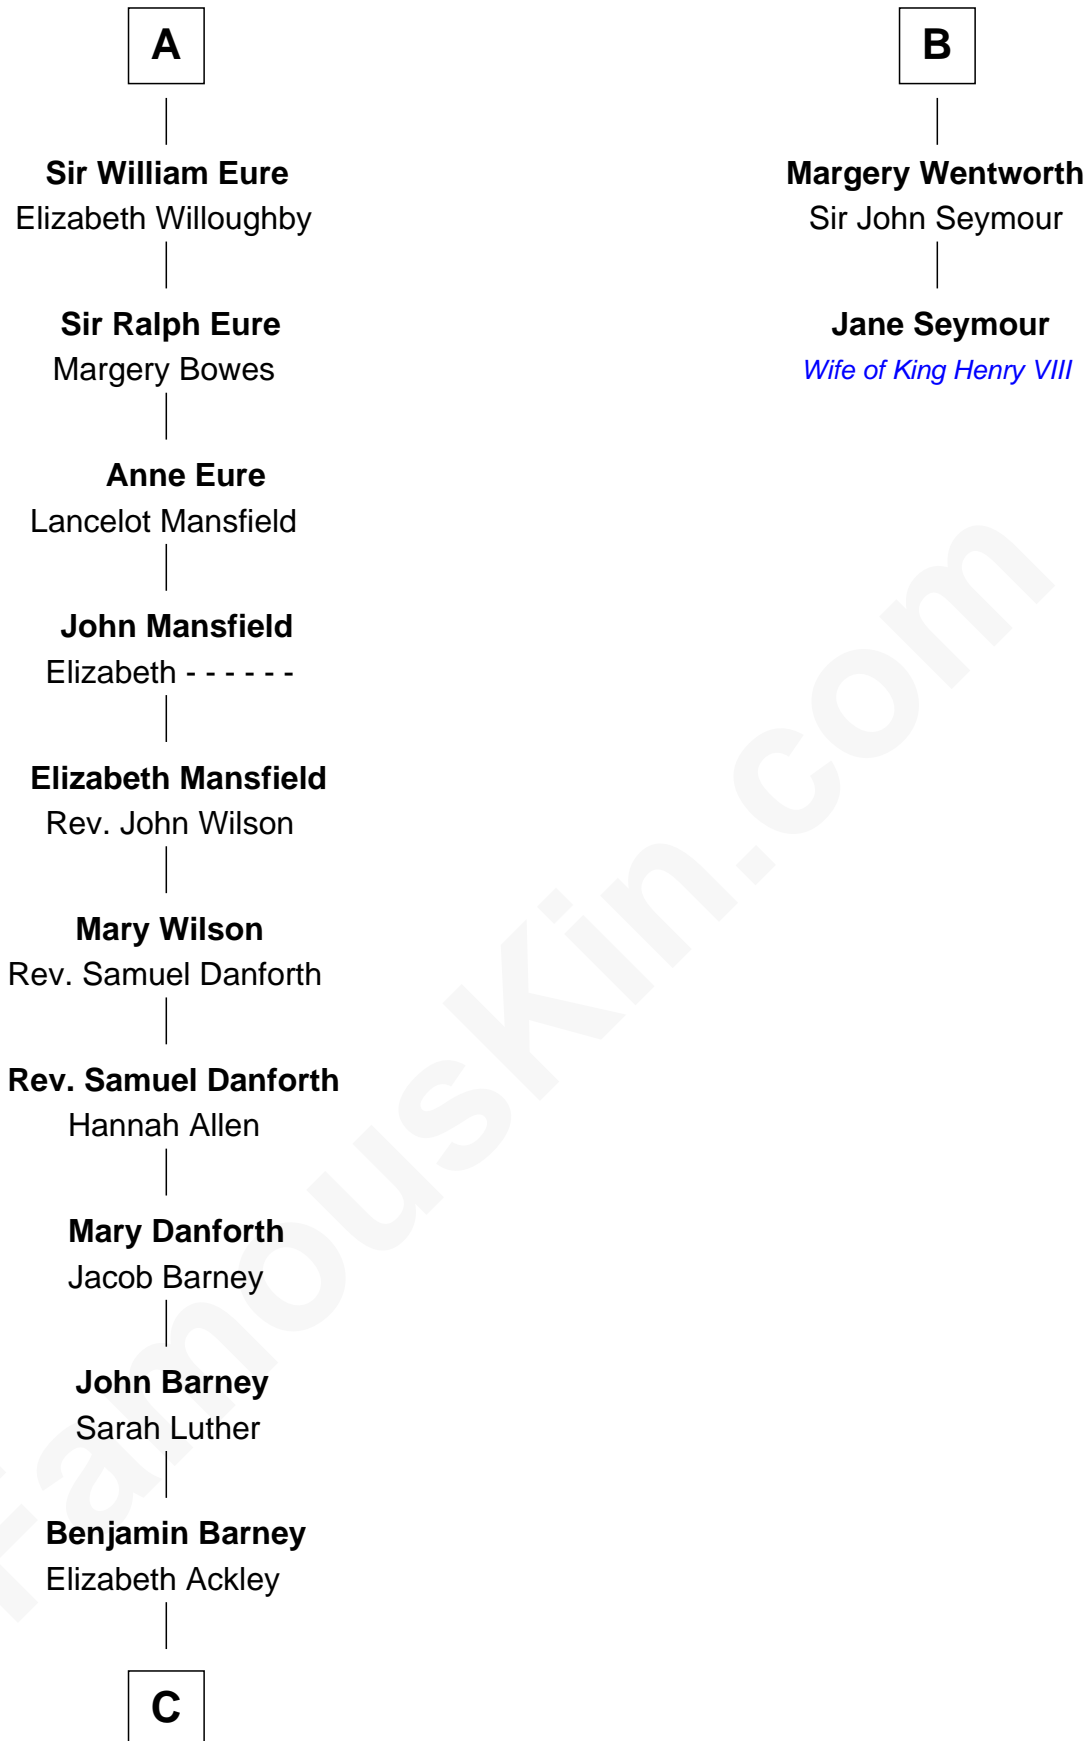

FamousKin.com
Relationship Chart of
Elizabeth Montgomery
 TV Actress - "Bewitched"

8th cousin 13 times removed of

Jane Seymour
 3rd Wife of King Henry VIII

C

—
Nathan Barney

Hannah Carey

—
Nathan Barney

Mary A. Deverell

—
Mary Weed Barney

Henry Montgomery

—
Henry Montgomery

Elizabeth Bryan Allen

—
Elizabeth Montgomery

TV Actress - "Bewitched"

FamousKin.com