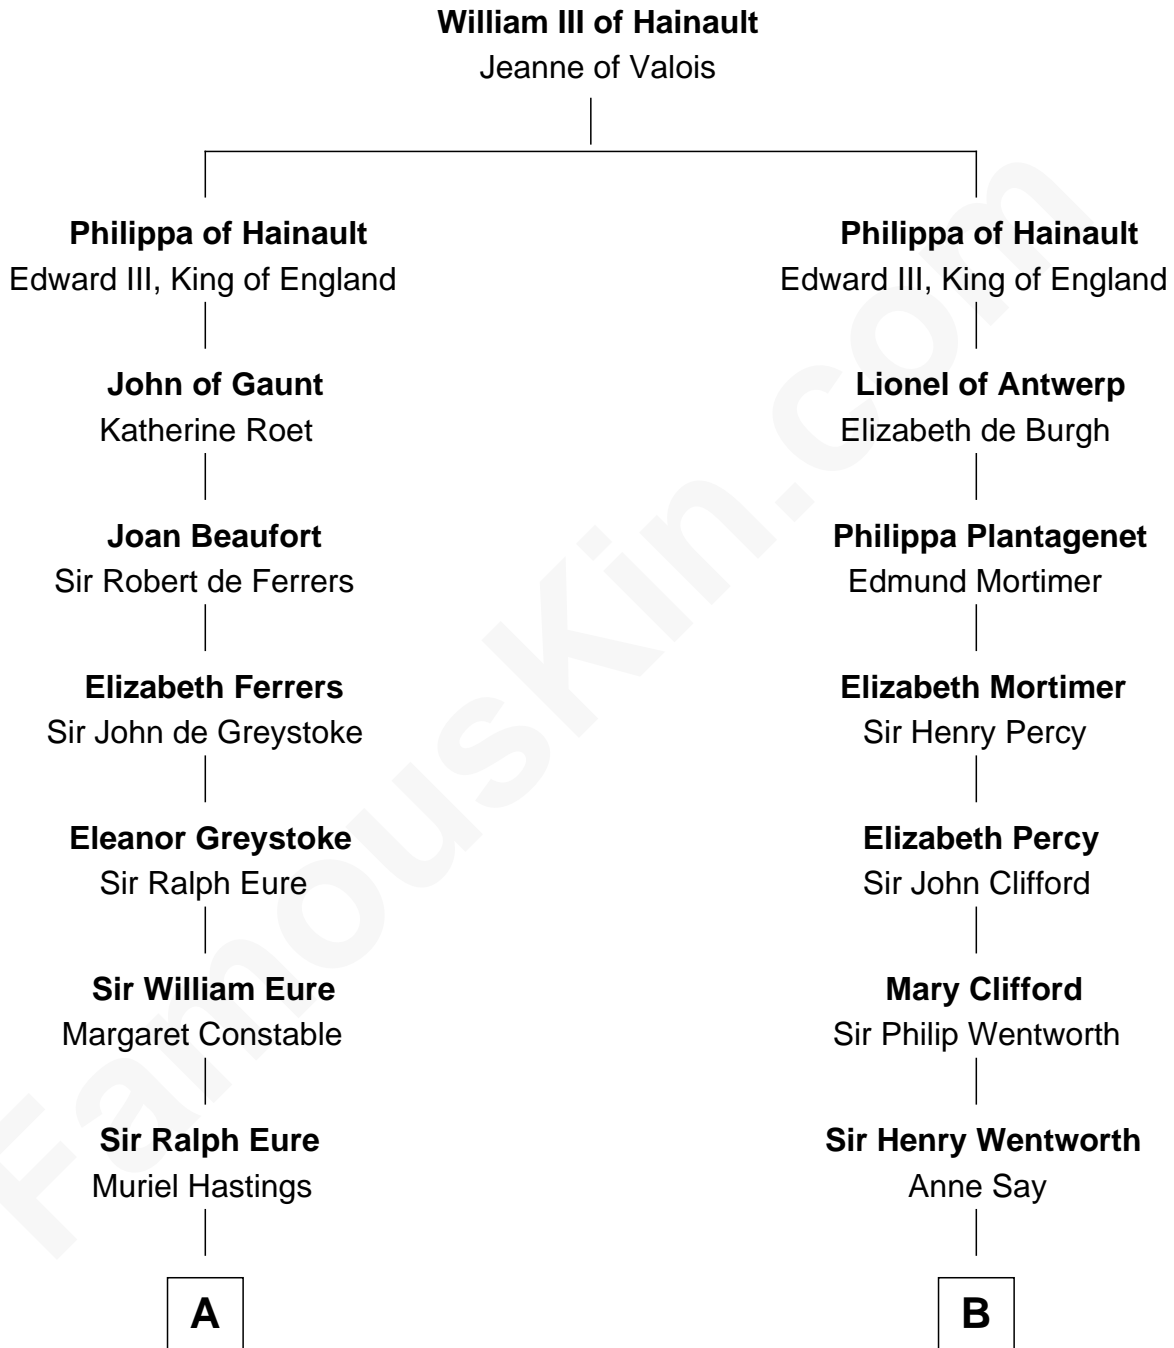

FamousKin.com
Relationship Chart of
Elizabeth Montgomery
 TV Actress - "Bewitched"

8th cousin 13 times removed of

Jane Seymour
 3rd Wife of King Henry VIII

C

—
Nathan Barney

Hannah Carey

—
Nathan Barney

Mary A. Deverell

—
Mary Weed Barney

Henry Montgomery

—
Henry Montgomery

Elizabeth Bryan Allen

—
Elizabeth Montgomery

TV Actress - "Bewitched"

FamousKin.com