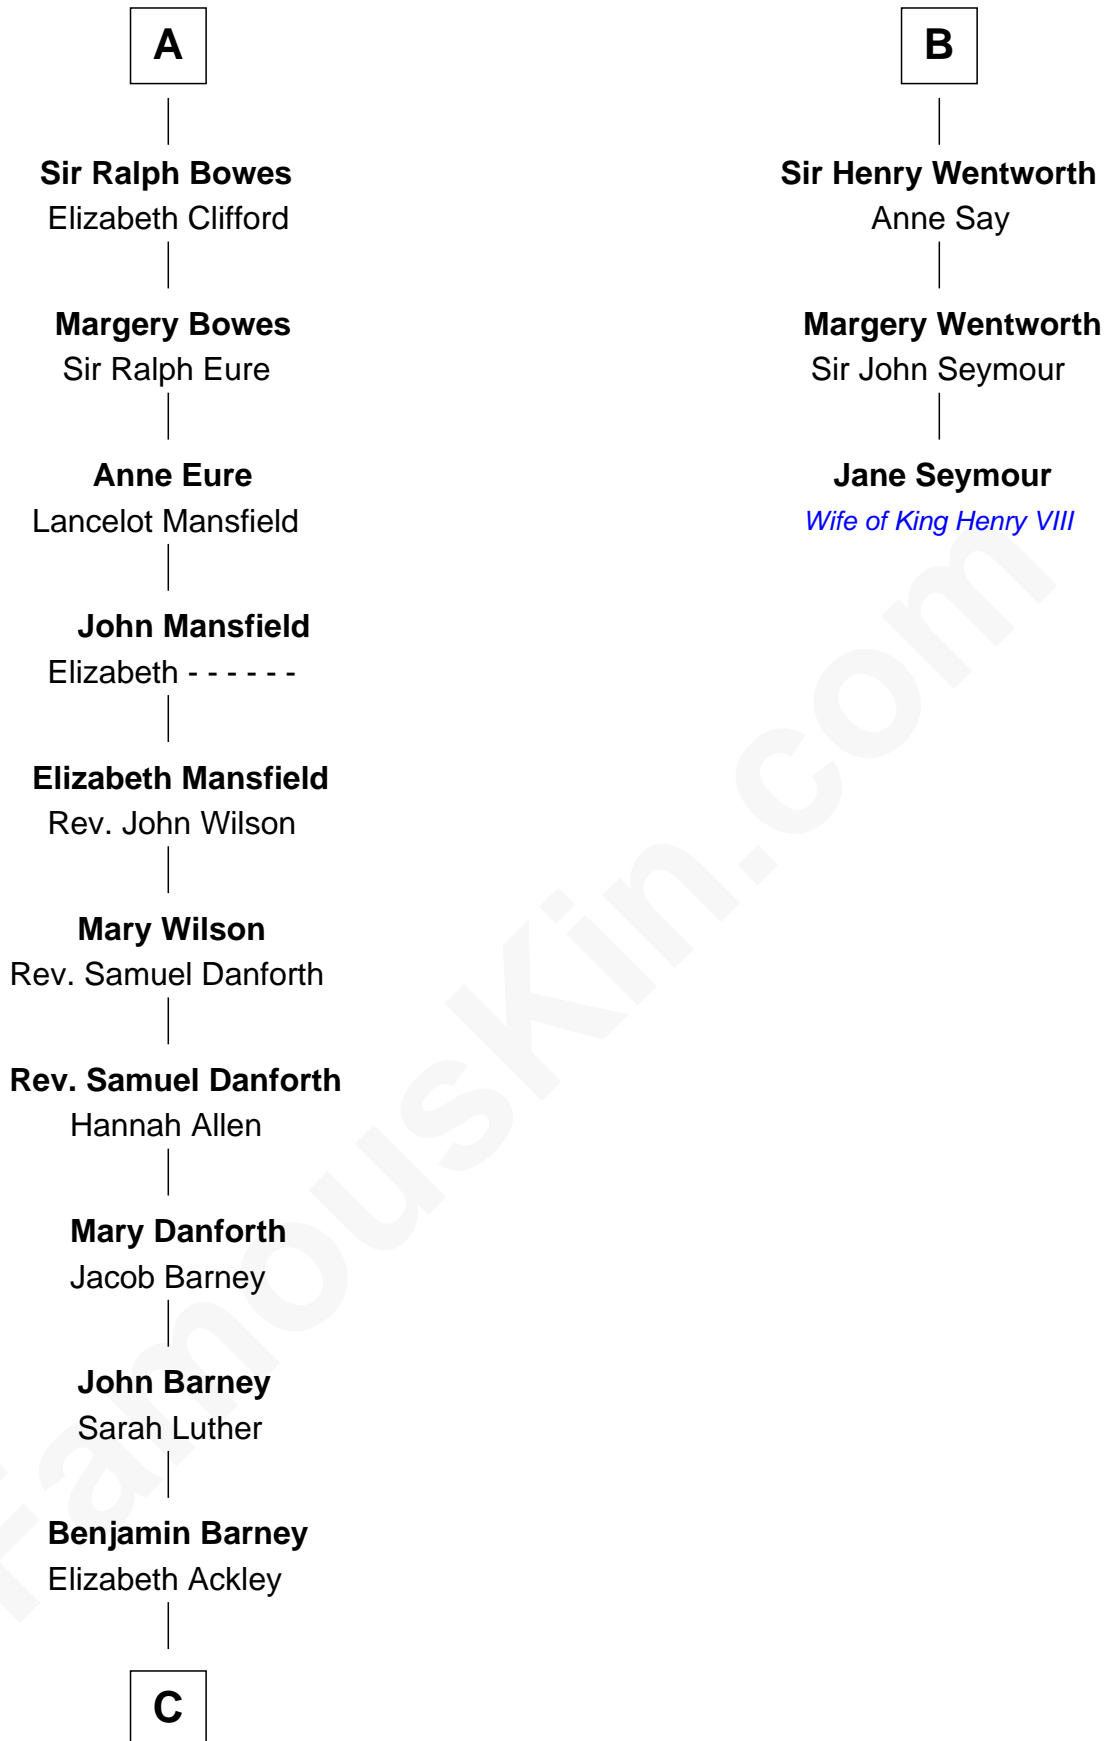

FamousKin.com

Relationship Chart of

Elizabeth Montgomery

TV Actress - "Bewitched"

9th cousin 12 times removed of

Jane Seymour

3rd Wife of King Henry VIII

C

—
Nathan Barney

Hannah Carey

—
Nathan Barney

Mary A. Deverell

—
Mary Weed Barney

Henry Montgomery

—
Henry Montgomery

Elizabeth Bryan Allen