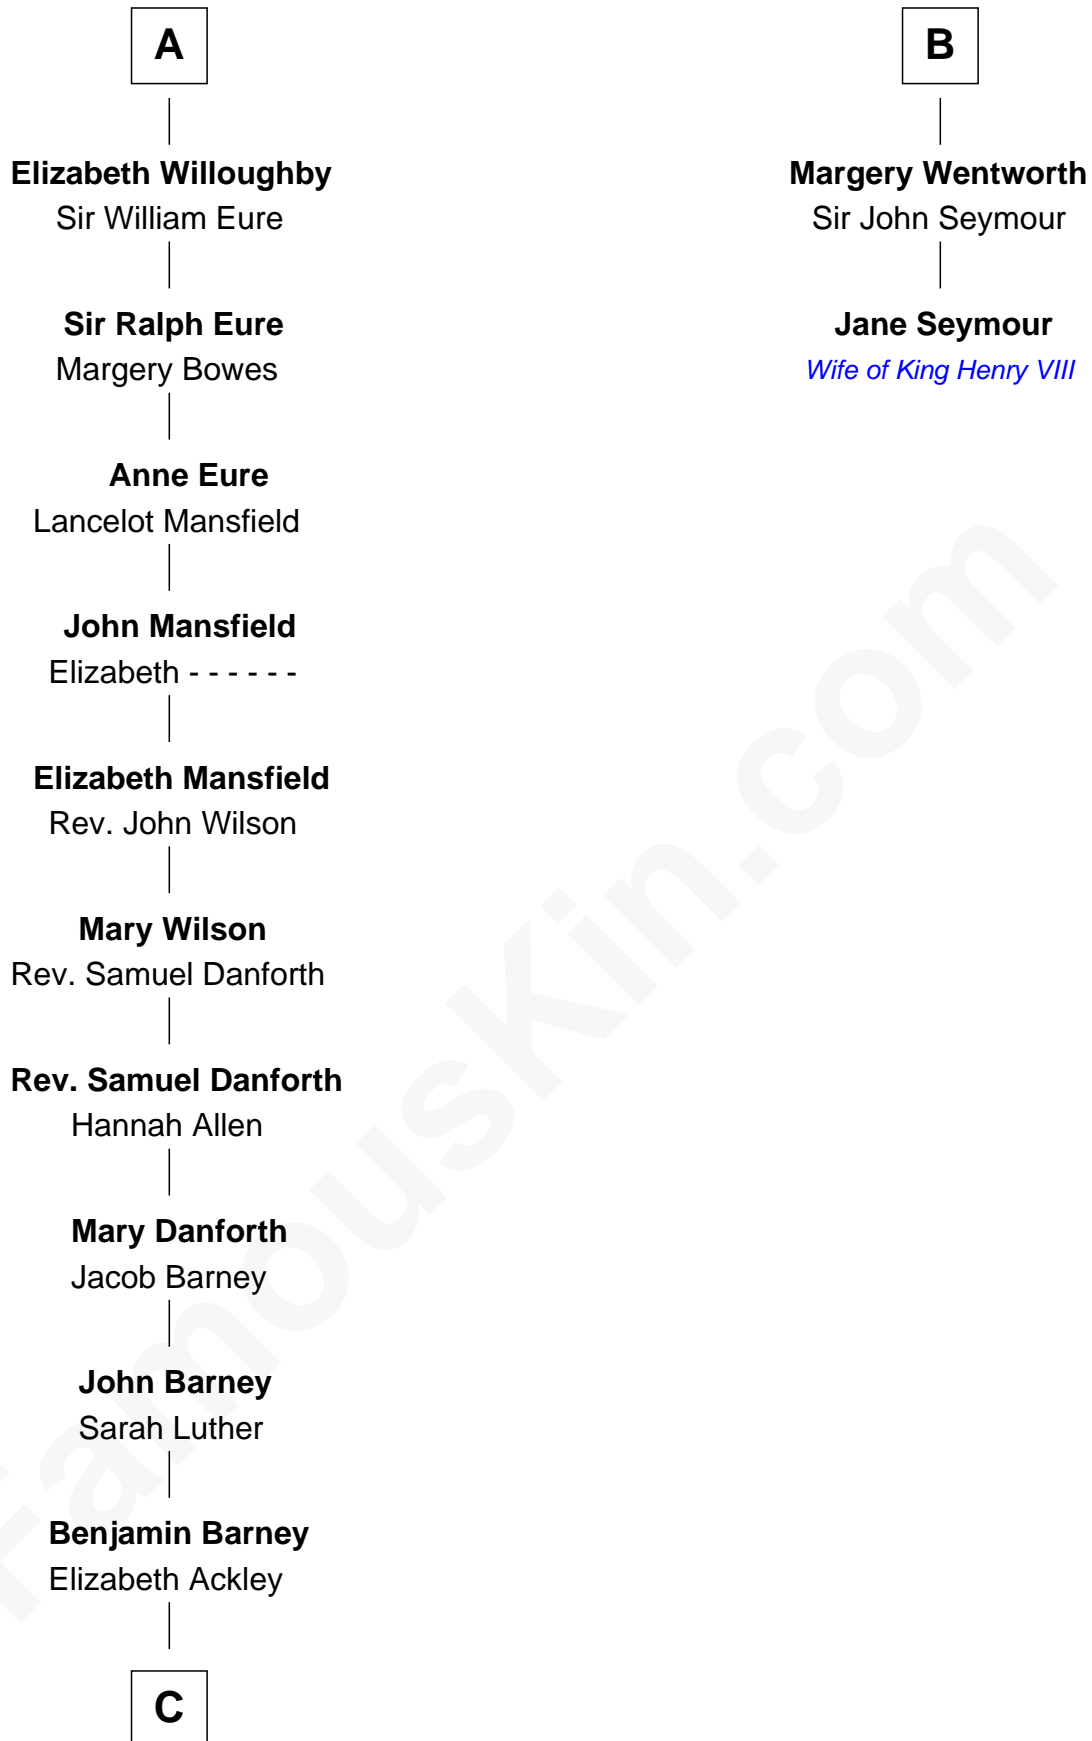

FamousKin.com
Relationship Chart of
Elizabeth Montgomery
TV Actress - "Bewitched"

8th cousin 13 times removed of

Jane Seymour
3rd Wife of King Henry VIII

C

—
Nathan Barney

Hannah Carey

—
Nathan Barney

Mary A. Deverell

—
Mary Weed Barney

Henry Montgomery

—
Henry Montgomery

Elizabeth Bryan Allen

—
Elizabeth Montgomery

TV Actress - "Bewitched"

FamousKin.com