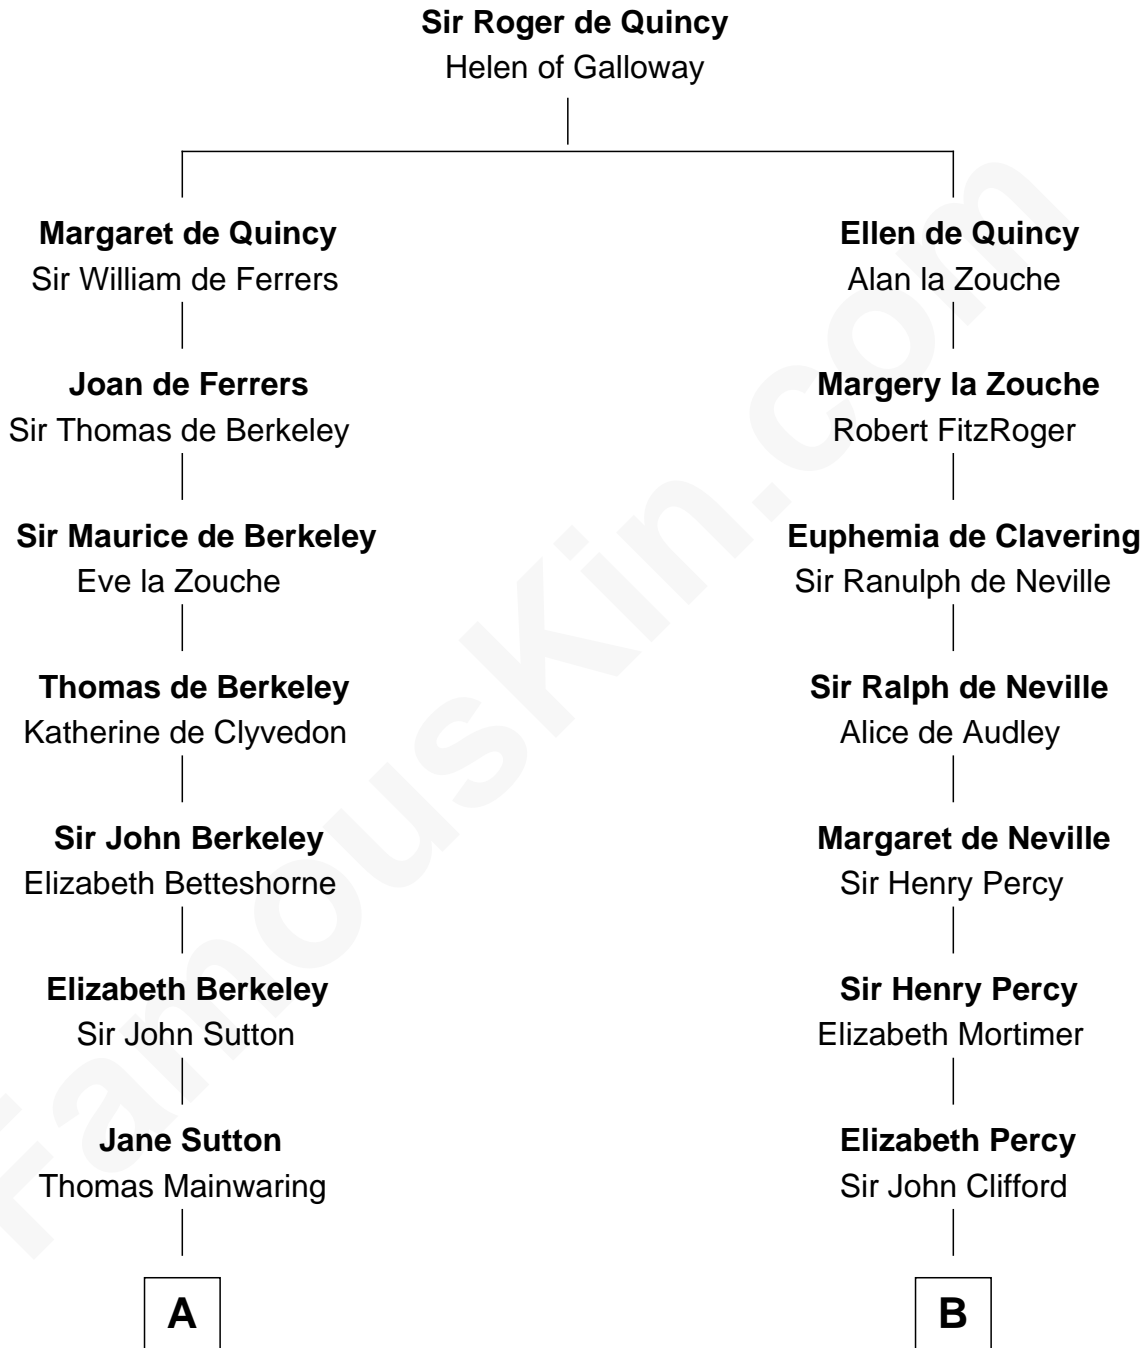

FamousKin.com
Relationship Chart of
Elizabeth Montgomery
TV Actress - "Bewitched"

10th cousin 11 times removed of
Jane Seymour
3rd Wife of King Henry VIII

C

—
Nathan Barney

Hannah Carey

—
Nathan Barney

Mary A. Deverell

—
Mary Weed Barney

Henry Montgomery

—
Henry Montgomery

Elizabeth Bryan Allen

—
Elizabeth Montgomery

TV Actress - "Bewitched"

FamousKin.com