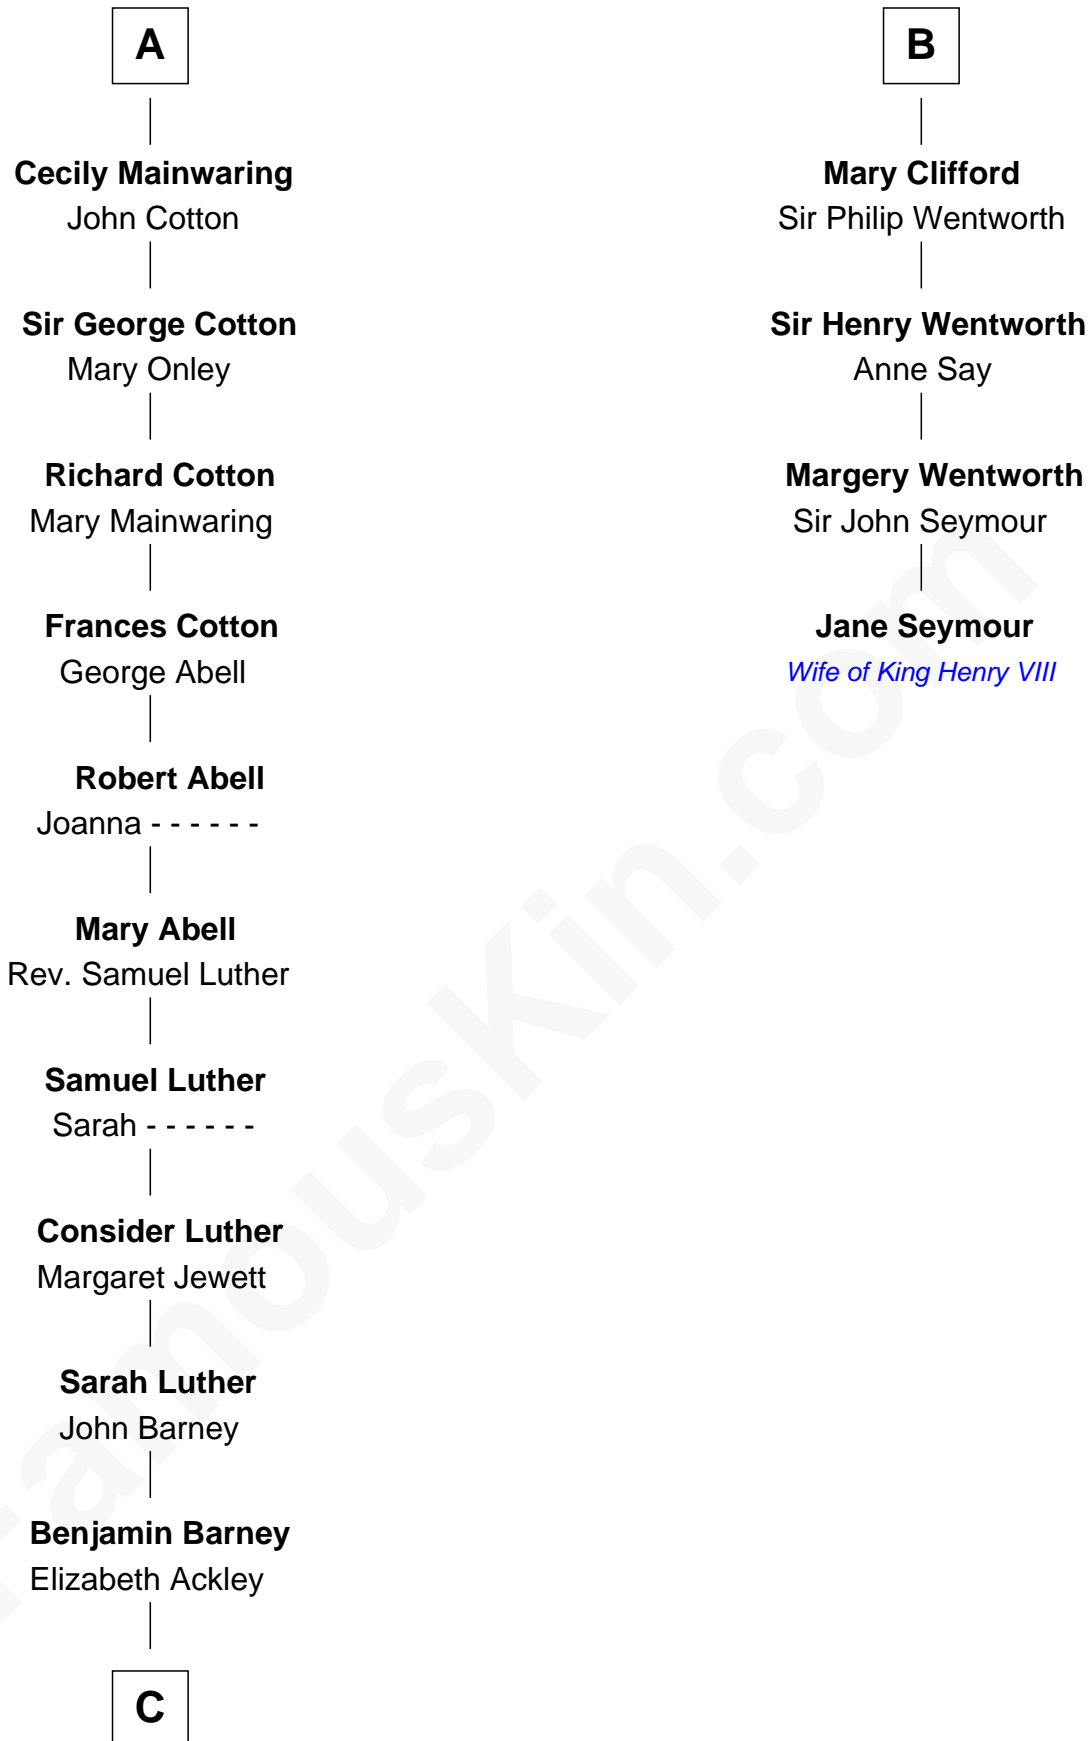

FamousKin.com
Relationship Chart of
Elizabeth Montgomery
TV Actress - "Bewitched"

10th cousin 11 times removed of
Jane Seymour
3rd Wife of King Henry VIII

C

—
Nathan Barney

Hannah Carey

—
Nathan Barney

Mary A. Deverell

—
Mary Weed Barney

Henry Montgomery

—
Henry Montgomery

Elizabeth Bryan Allen

—
Elizabeth Montgomery

TV Actress - "Bewitched"

FamousKin.com