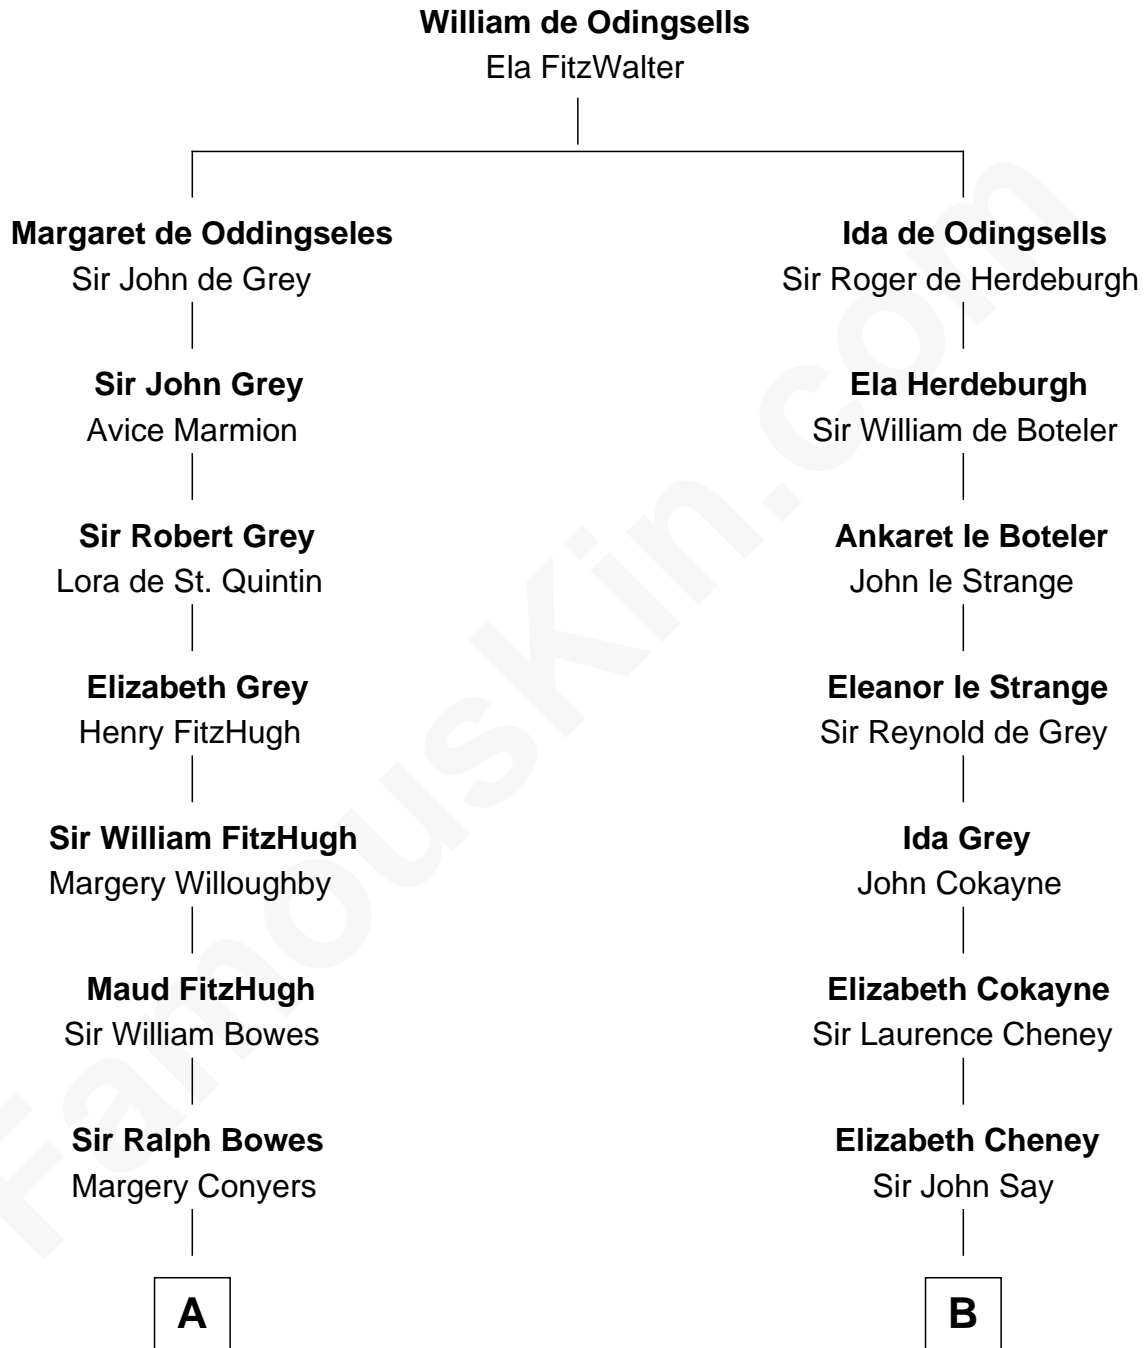

FamousKin.com

Relationship Chart of

Elizabeth Montgomery

TV Actress - "Bewitched"

9th cousin 12 times removed of

Jane Seymour

3rd Wife of King Henry VIII

C

—
Nathan Barney

Hannah Carey

—
Nathan Barney

Mary A. Deverell

—
Mary Weed Barney

Henry Montgomery

—
Henry Montgomery

Elizabeth Bryan Allen

—
Elizabeth Montgomery

TV Actress - "Bewitched"

FamousKin.com