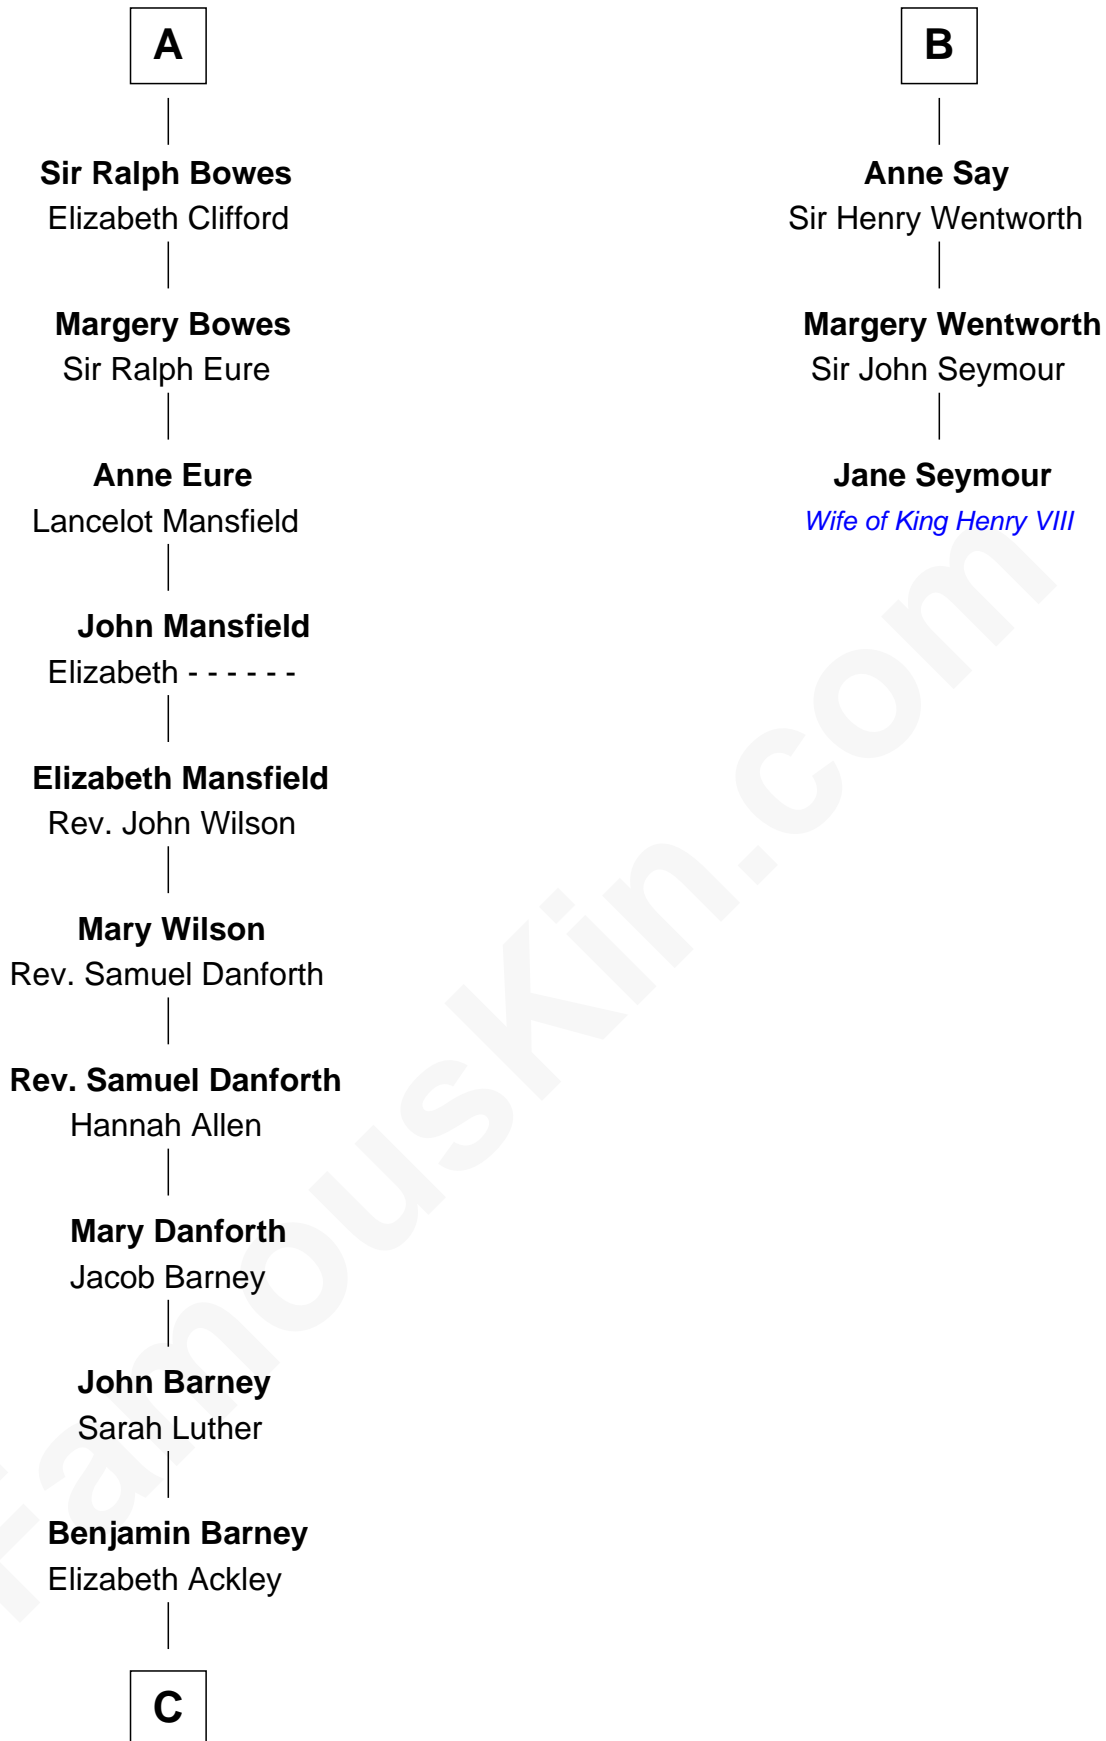

FamousKin.com

Relationship Chart of

Elizabeth Montgomery

TV Actress - "Bewitched"

9th cousin 12 times removed of

Jane Seymour

3rd Wife of King Henry VIII

C

—
Nathan Barney

Hannah Carey

—
Nathan Barney

Mary A. Deverell

—
Mary Weed Barney

Henry Montgomery

—
Henry Montgomery

Elizabeth Bryan Allen