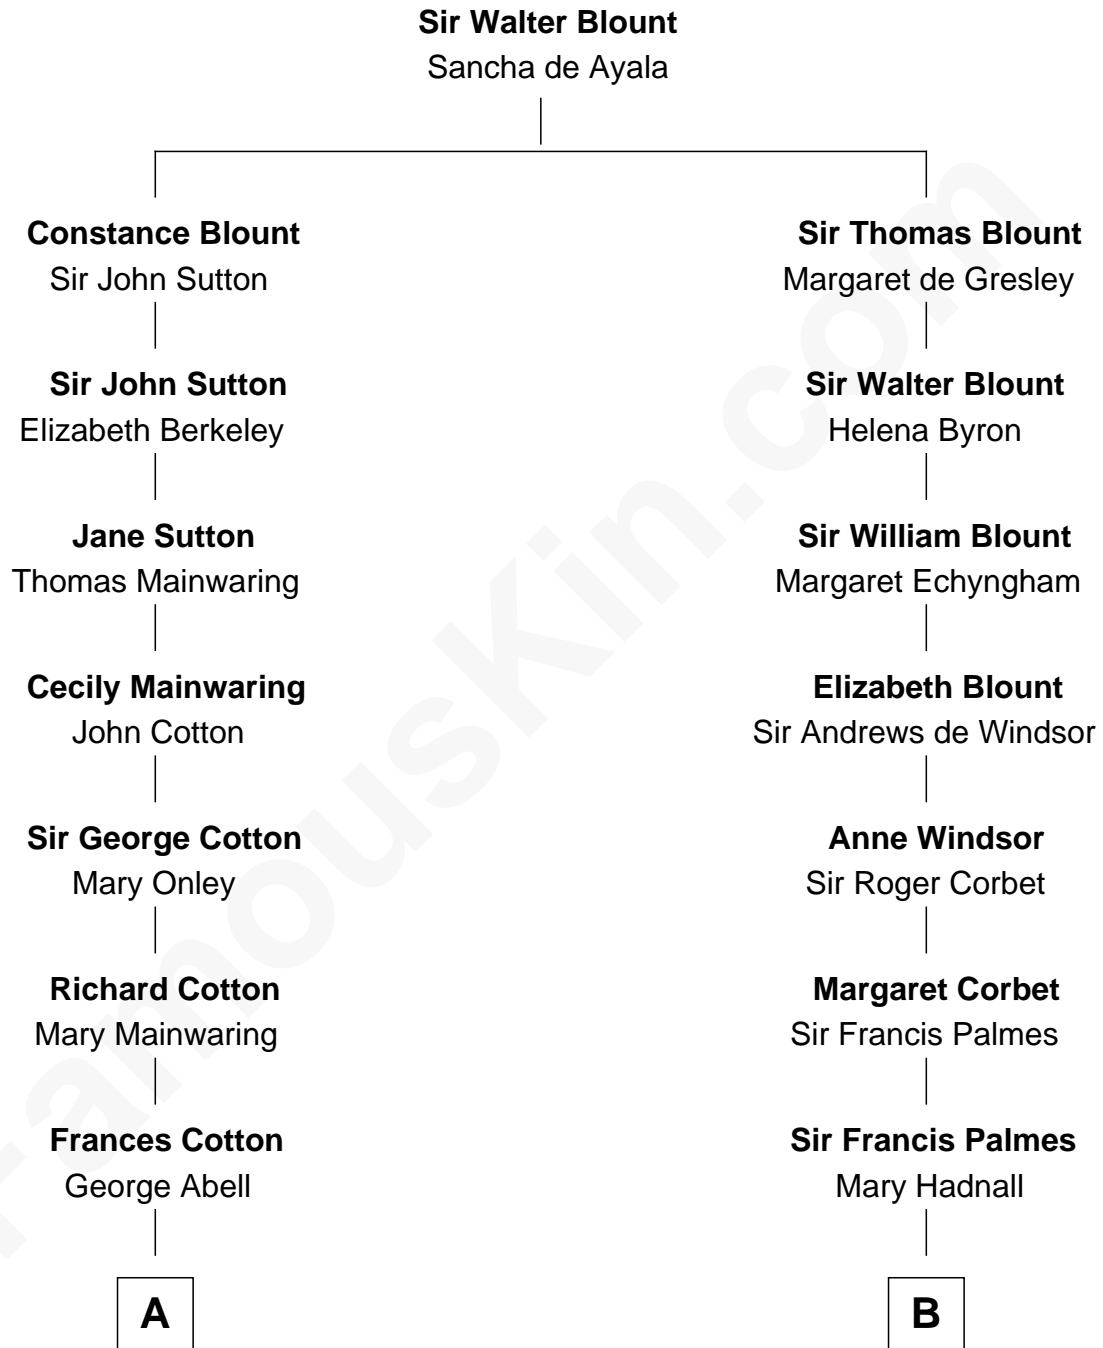

FamousKin.com
Relationship Chart of
Elizabeth Montgomery
 TV Actress - "Bewitched"

17th cousin 2 times removed of

Benedict Cumberbatch
 Movie, Television and Stage Actor

C

Henry Carlton Cumberbatch

Pauline Ellen Laing Congdon