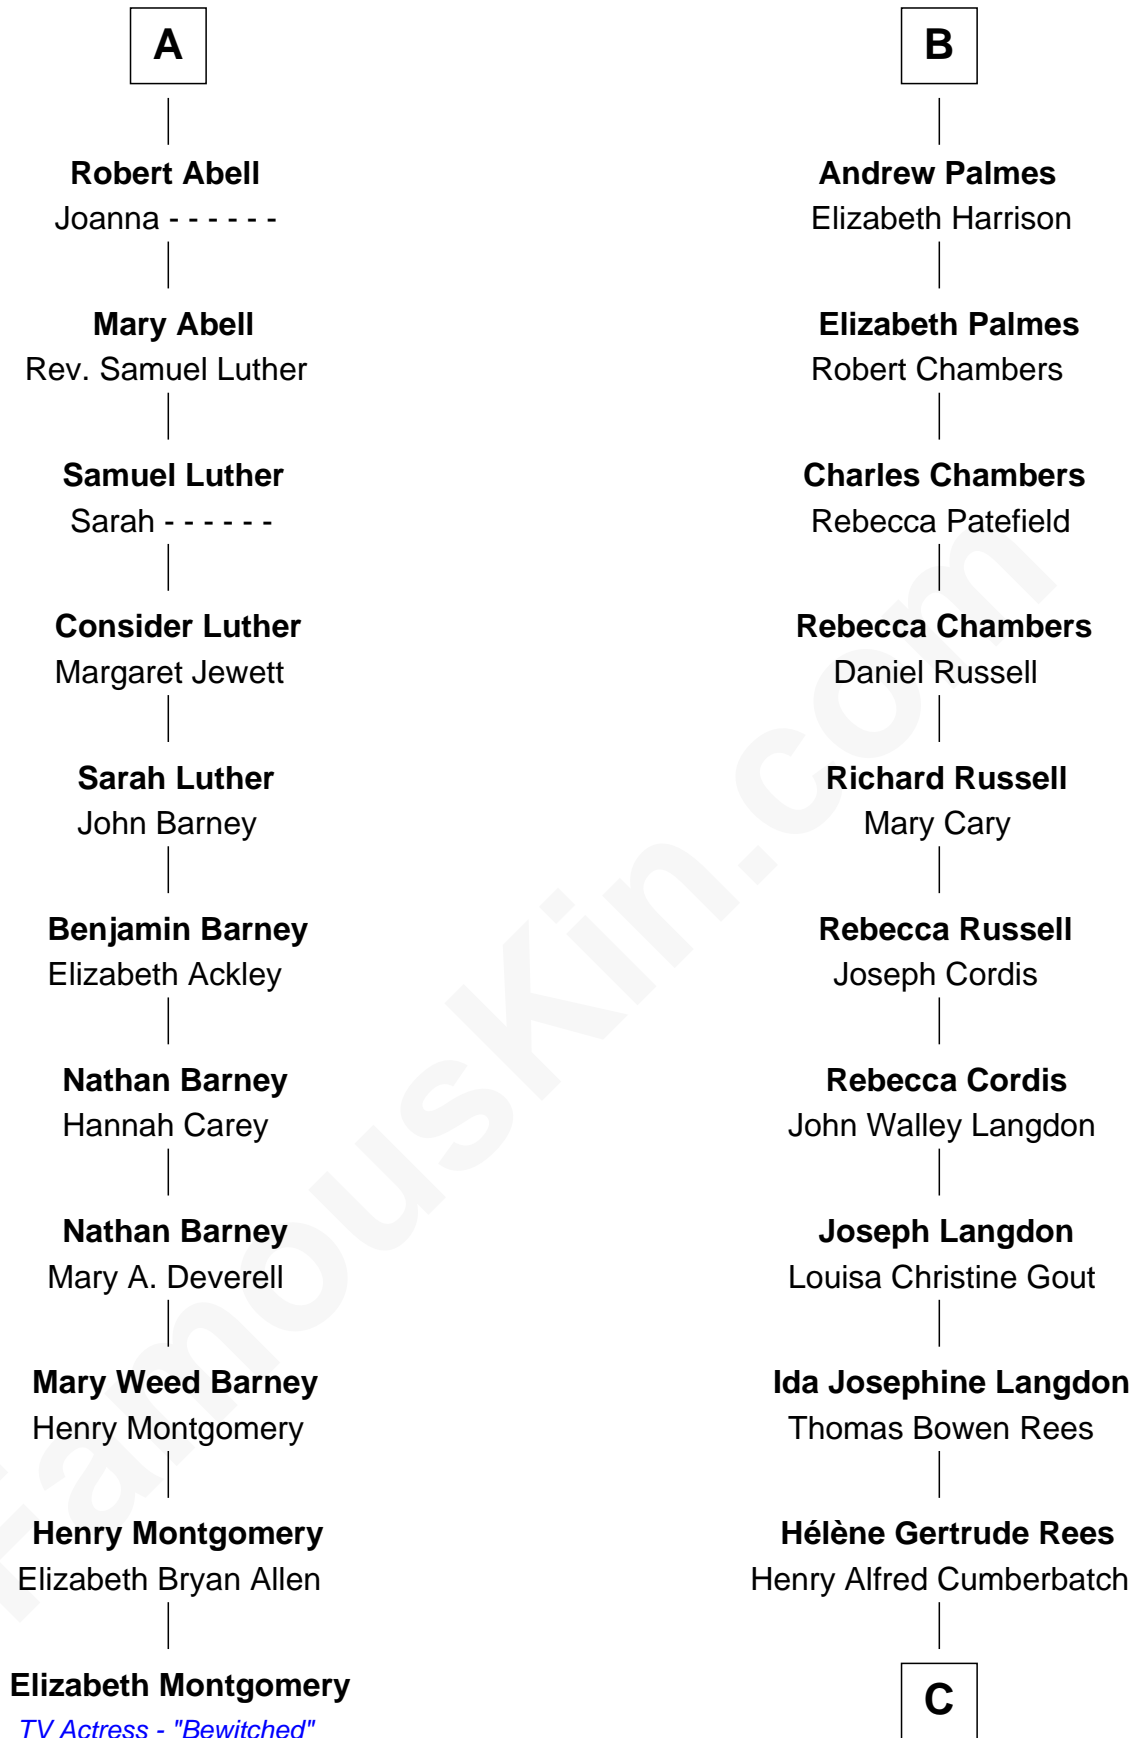

FamousKin.com
Relationship Chart of
Elizabeth Montgomery
 TV Actress - "Bewitched"

17th cousin 2 times removed of

Benedict Cumberbatch
 Movie, Television and Stage Actor

C

Henry Carlton Cumberbatch

Pauline Ellen Laing Congdon

Timothy Carlton Congdon Cumberbatch

Wanda Ventham

Benedict Cumberbatch

Movie, Television and Stage Actor

FamousKin.com