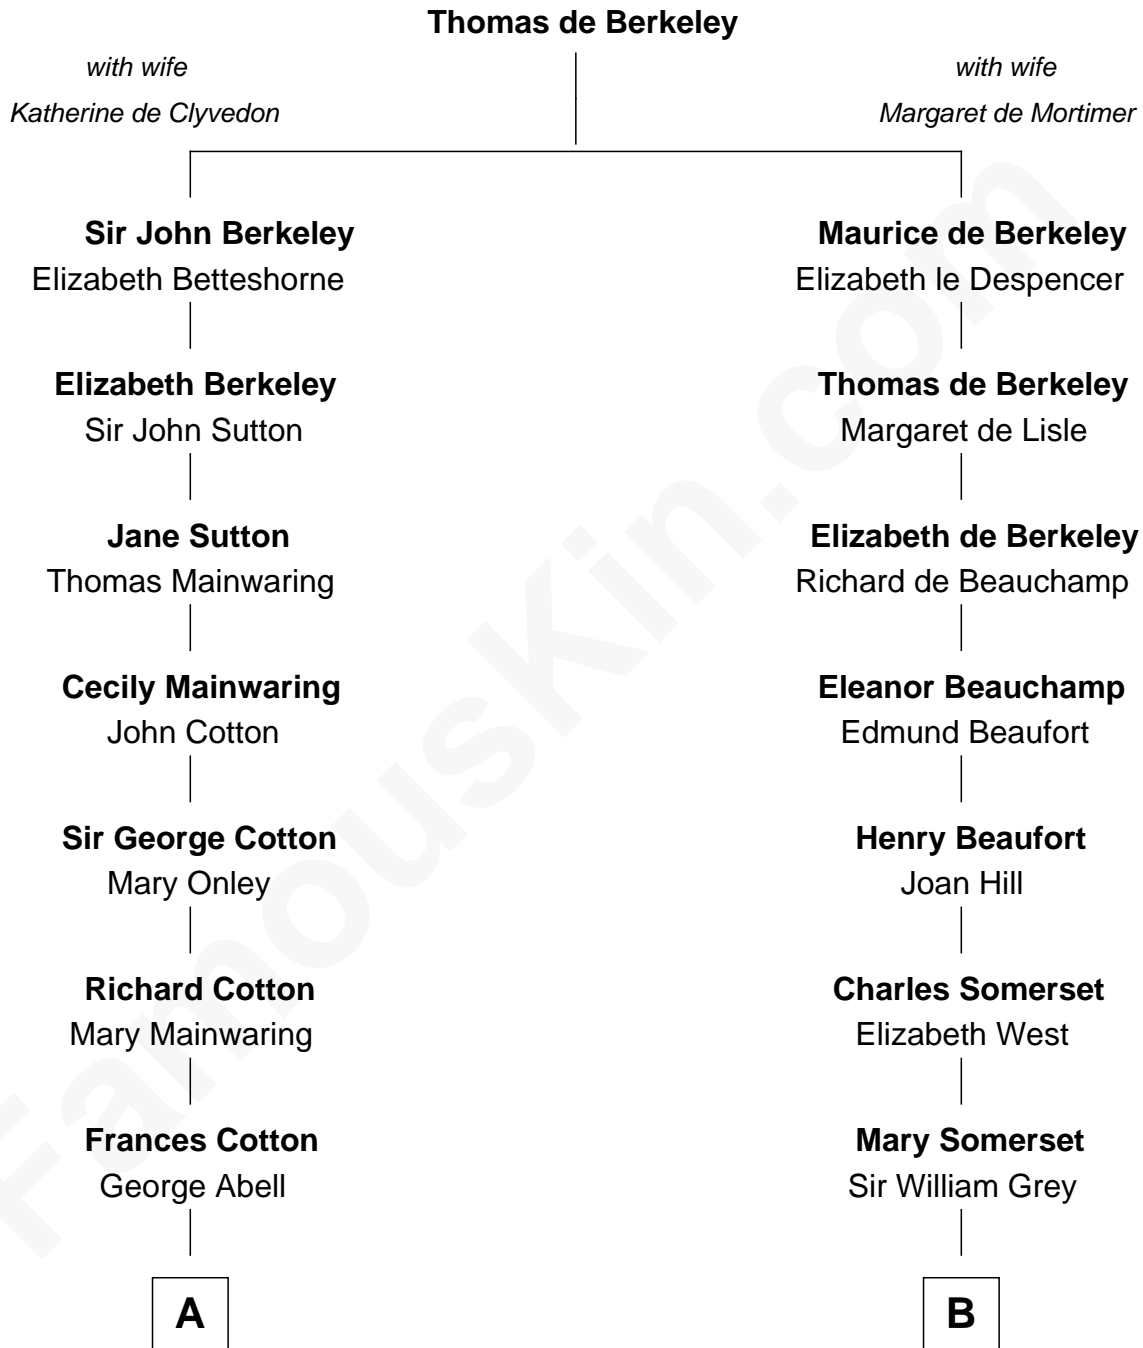

**FamousKin.com**  
**Relationship Chart of**  
**Elizabeth Montgomery**  
*TV Actress - "Bewitched"*

**17th cousin 3 times removed of**  
**Benedict Cumberbatch**  
*Movie, Television and Stage Actor*

C

**Henry Alfred Cumberbatch**

Hélène Gertrude Rees

**Henry Carlton Cumberbatch**

Pauline Ellen Laing Congdon

**Timothy Carlton Congdon Cumberbatch**

Wanda Ventham

**Benedict Cumberbatch**