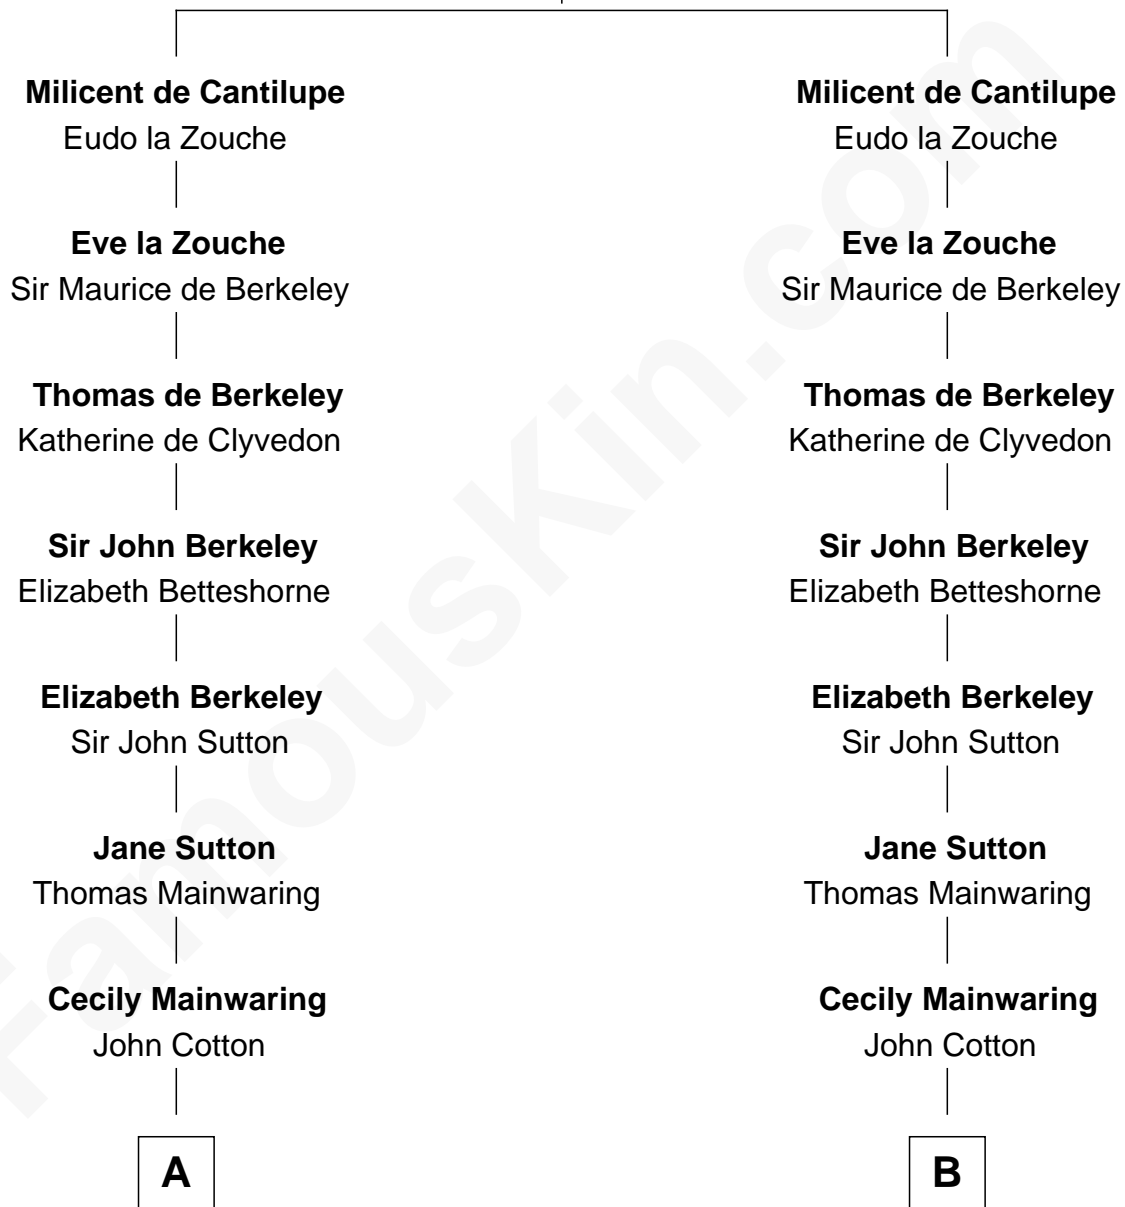

# FamousKin.com Relationship Chart of

**Elizabeth Montgomery**

*TV Actress - "Bewitched"*

19th cousin 1 time removed of

**Henry Sturgis Morgan**

*Co-Founder of Morgan Stanley*

**Sir William de Cantilupe**

Eve de Braiose

**C**

**Nathan Barney**  
Mary A. Deverell

**Mary Weed Barney**  
Henry Montgomery

**Henry Montgomery**  
Elizabeth Bryan Allen

**Elizabeth Montgomery**  
*TV Actress - "Bewitched"*

**D**

**Frances Louisa Tracy**  
John Pierpont Morgan

**John Pierpont Morgan**  
Jane Norton Grew

**Henry Sturgis Morgan**  
*Co-Founder of Morgan Stanley*

FamousKin.com