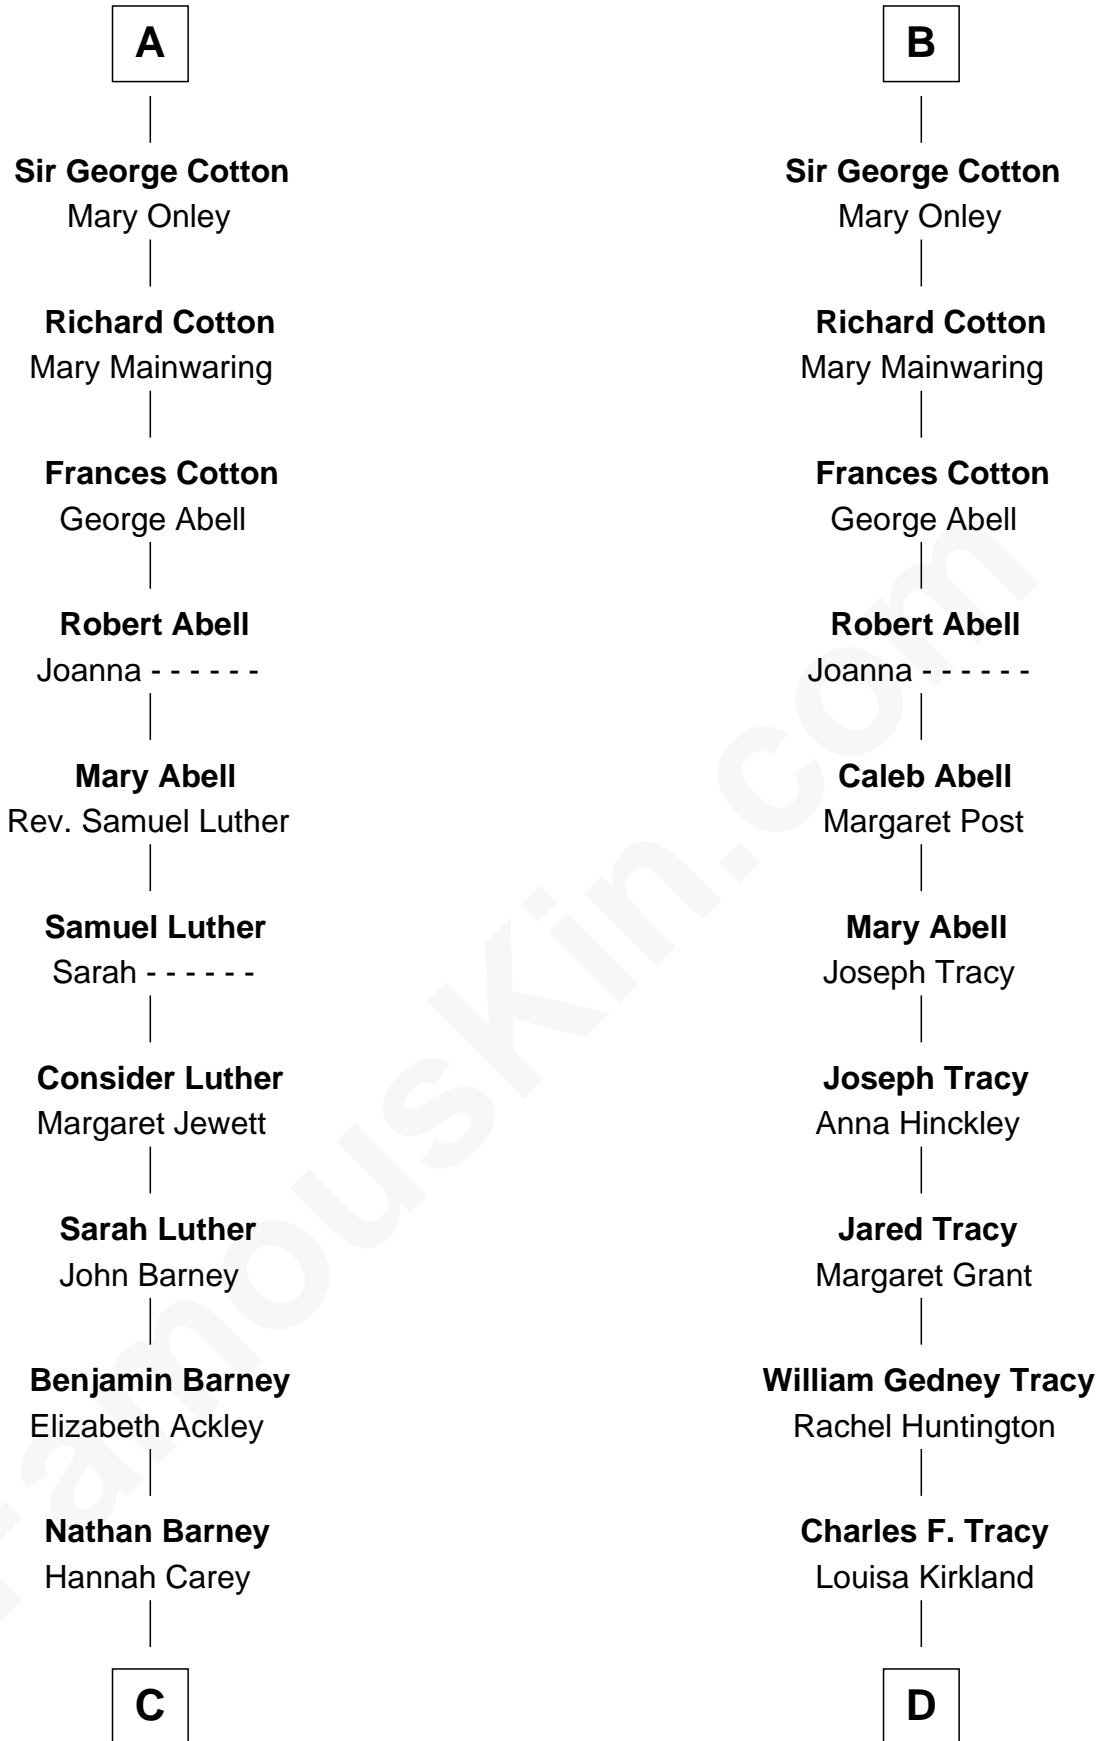

# FamousKin.com Relationship Chart of

**Elizabeth Montgomery**

*TV Actress - "Bewitched"*

19th cousin 1 time removed of

**Henry Sturgis Morgan**

*Co-Founder of Morgan Stanley*

**Sir William de Cantilupe**

Eve de Braiose

**C**

**Nathan Barney**  
Mary A. Deverell

**Mary Weed Barney**  
Henry Montgomery

**Henry Montgomery**  
Elizabeth Bryan Allen

**Elizabeth Montgomery**  
*TV Actress - "Bewitched"*

**D**

**Frances Louisa Tracy**  
John Pierpont Morgan