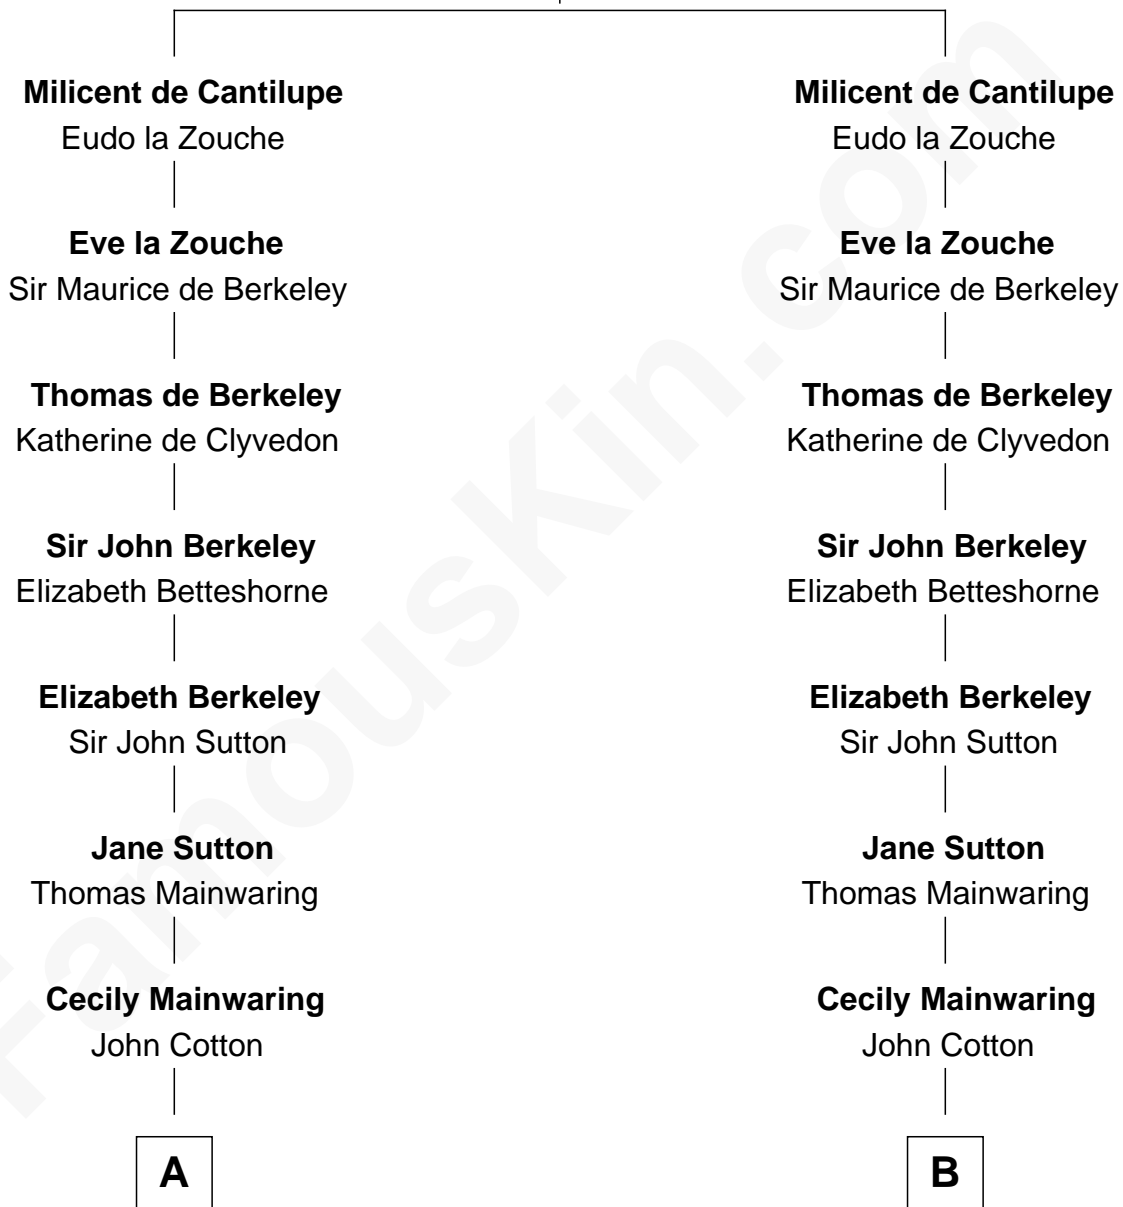

FamousKin.com
Relationship Chart of
Elizabeth Montgomery
TV Actress - "Bewitched"

18th cousin 2 times removed of

J.P. Morgan, Jr.
American Banker and Philanthropist

Sir William de Cantilupe
 Eve de Braiose

C

Nathan Barney
Mary A. Deverell

Mary Weed Barney
Henry Montgomery

Henry Montgomery
Elizabeth Bryan Allen

Elizabeth Montgomery
TV Actress - "Bewitched"

D

Frances Louisa Tracy
John Pierpont Morgan

J.P. Morgan, Jr.
American Banker and Philanthropist