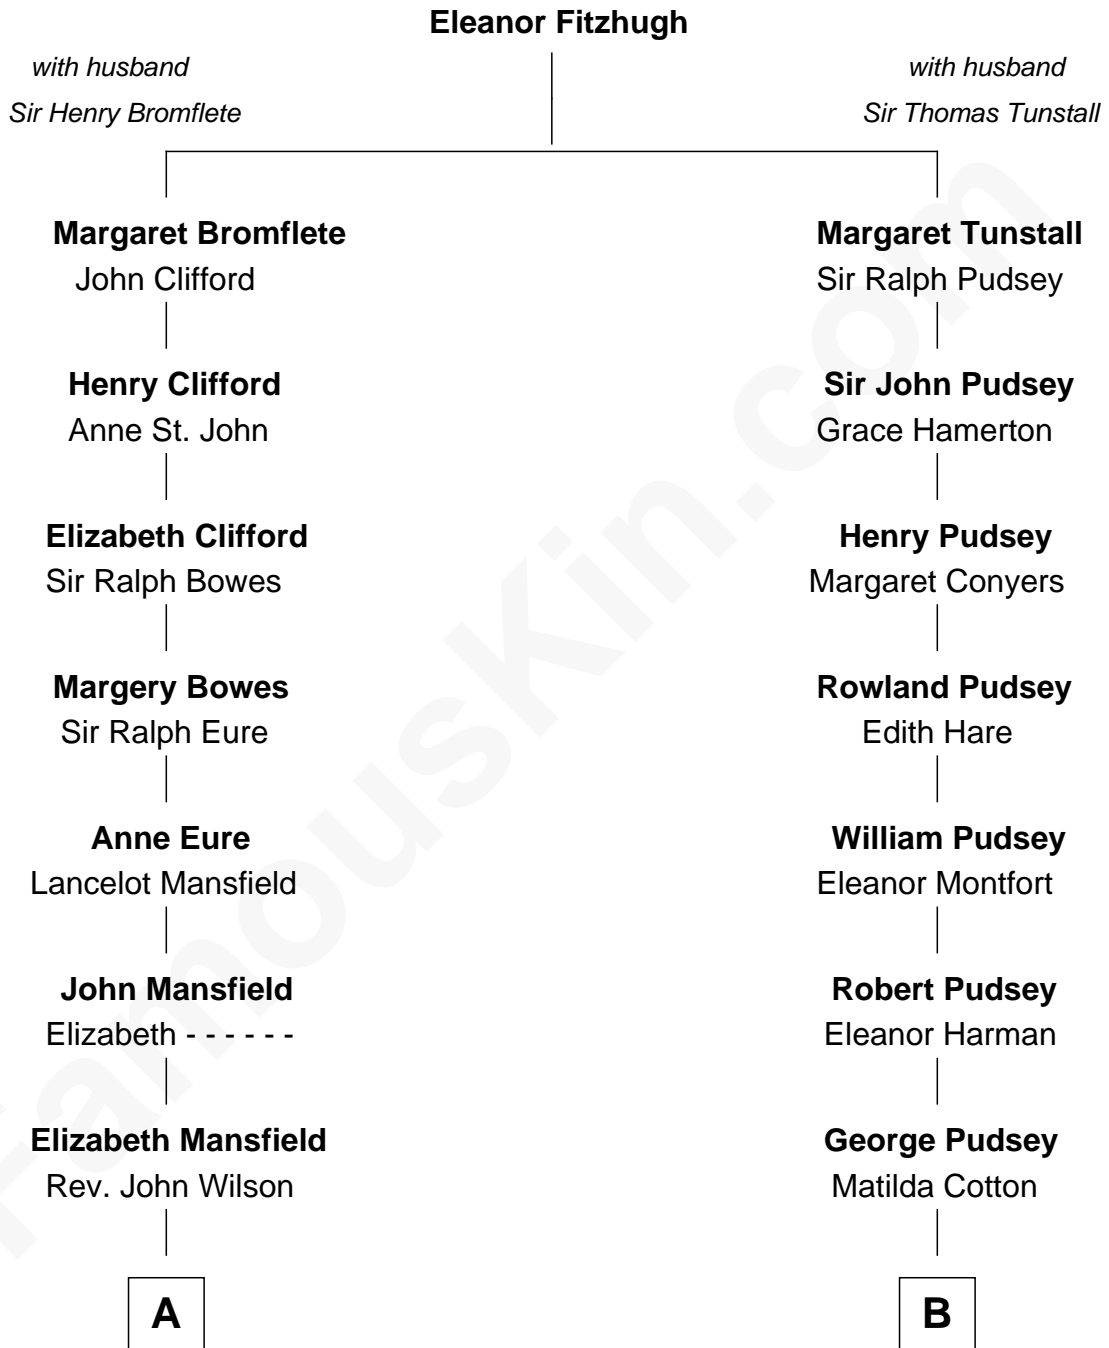

FamousKin.com
Relationship Chart of
Elizabeth Montgomery
TV Actress - "Bewitched"

15th cousin 1 time removed of
Fitzhugh Lee
40th Governor of Virginia

A

Mary Wilson
Rev. Samuel Danforth

Rev. Samuel Danforth
Hannah Allen

Mary Danforth
Jacob Barney

John Barney
Sarah Luther

Benjamin Barney
Elizabeth Ackley

Nathan Barney
Hannah Carey

Nathan Barney
Mary A. Deverell

Mary Weed Barney
Henry Montgomery

Henry Montgomery
Elizabeth Bryan Allen