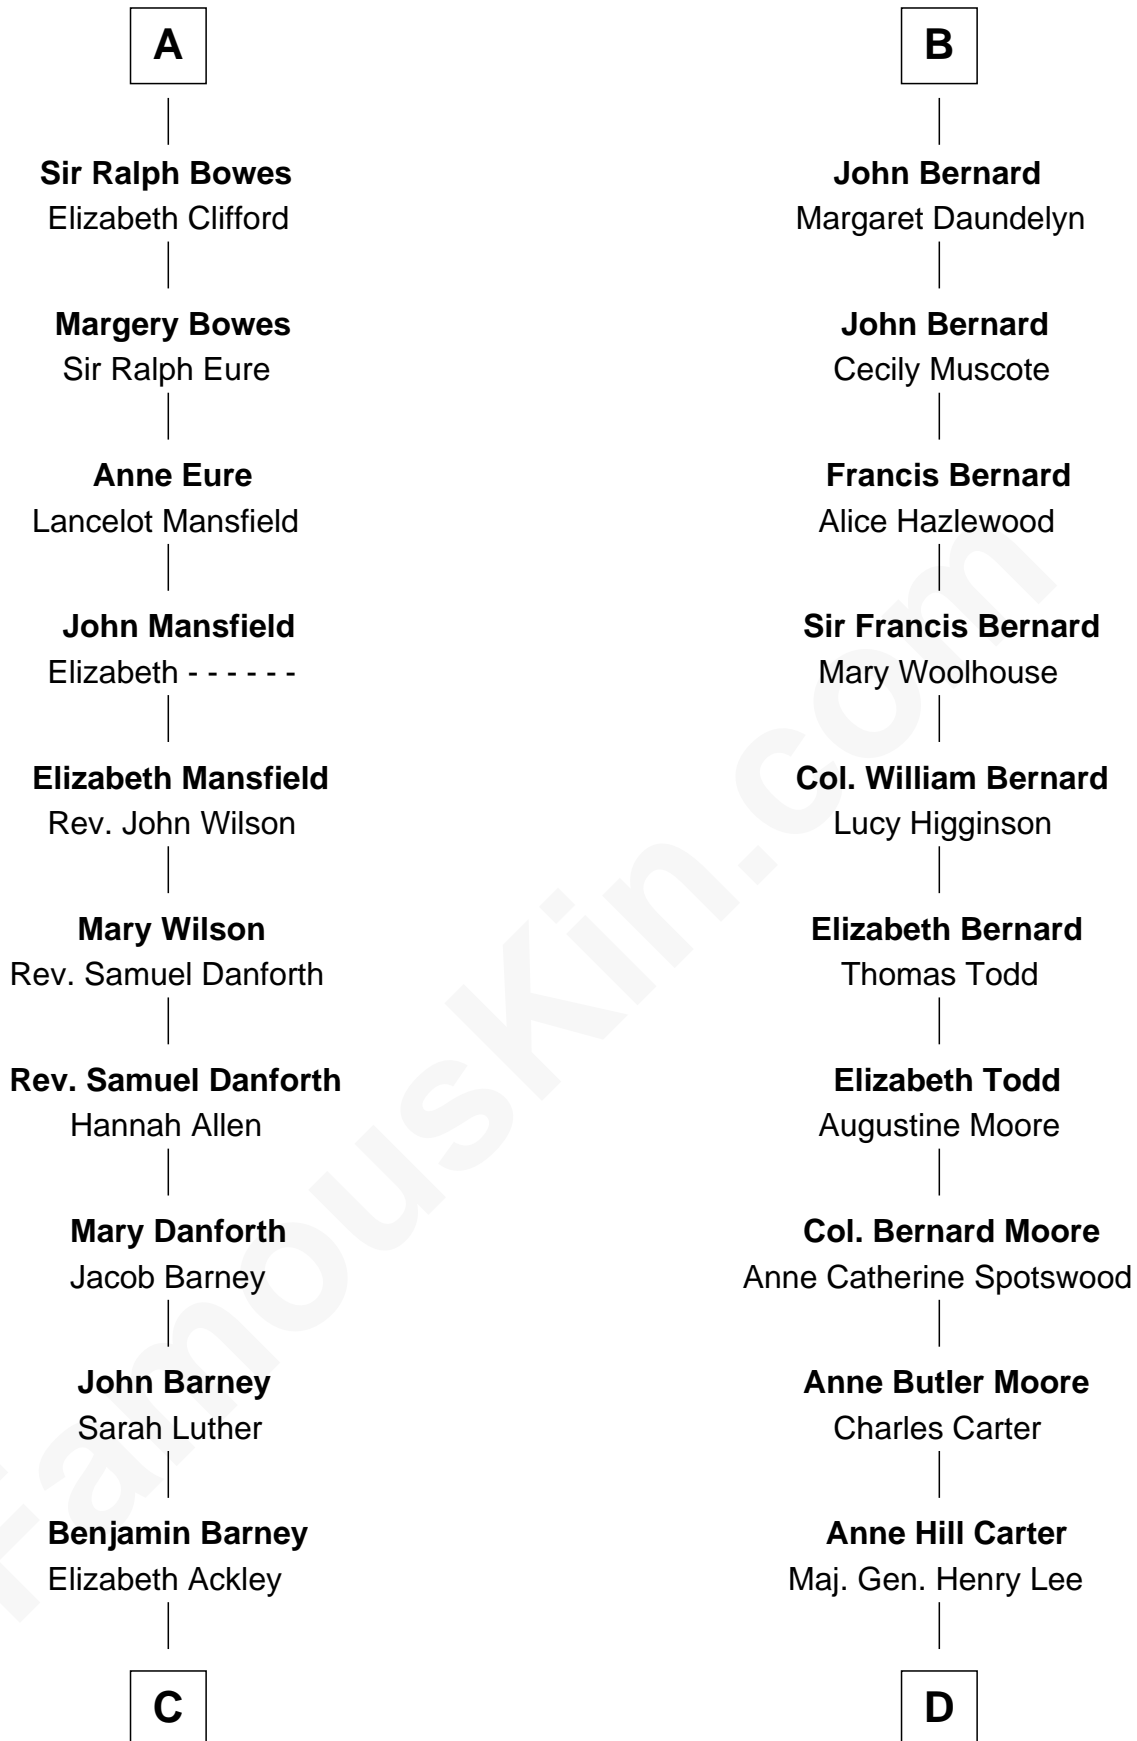

FamousKin.com
Relationship Chart of
Elizabeth Montgomery
TV Actress - "Bewitched"

18th cousin 3 times removed of
Fitzhugh Lee
40th Governor of Virginia

C

Nathan Barney
Hannah Carey

Nathan Barney
Mary A. Deverell

Mary Weed Barney
Henry Montgomery

Henry Montgomery
Elizabeth Bryan Allen

Elizabeth Montgomery
TV Actress - "Bewitched"

D

Sydney Smith Lee
Anna Maria Mason

Fitzhugh Lee
40th Governor of Virginia

FamousKin.com