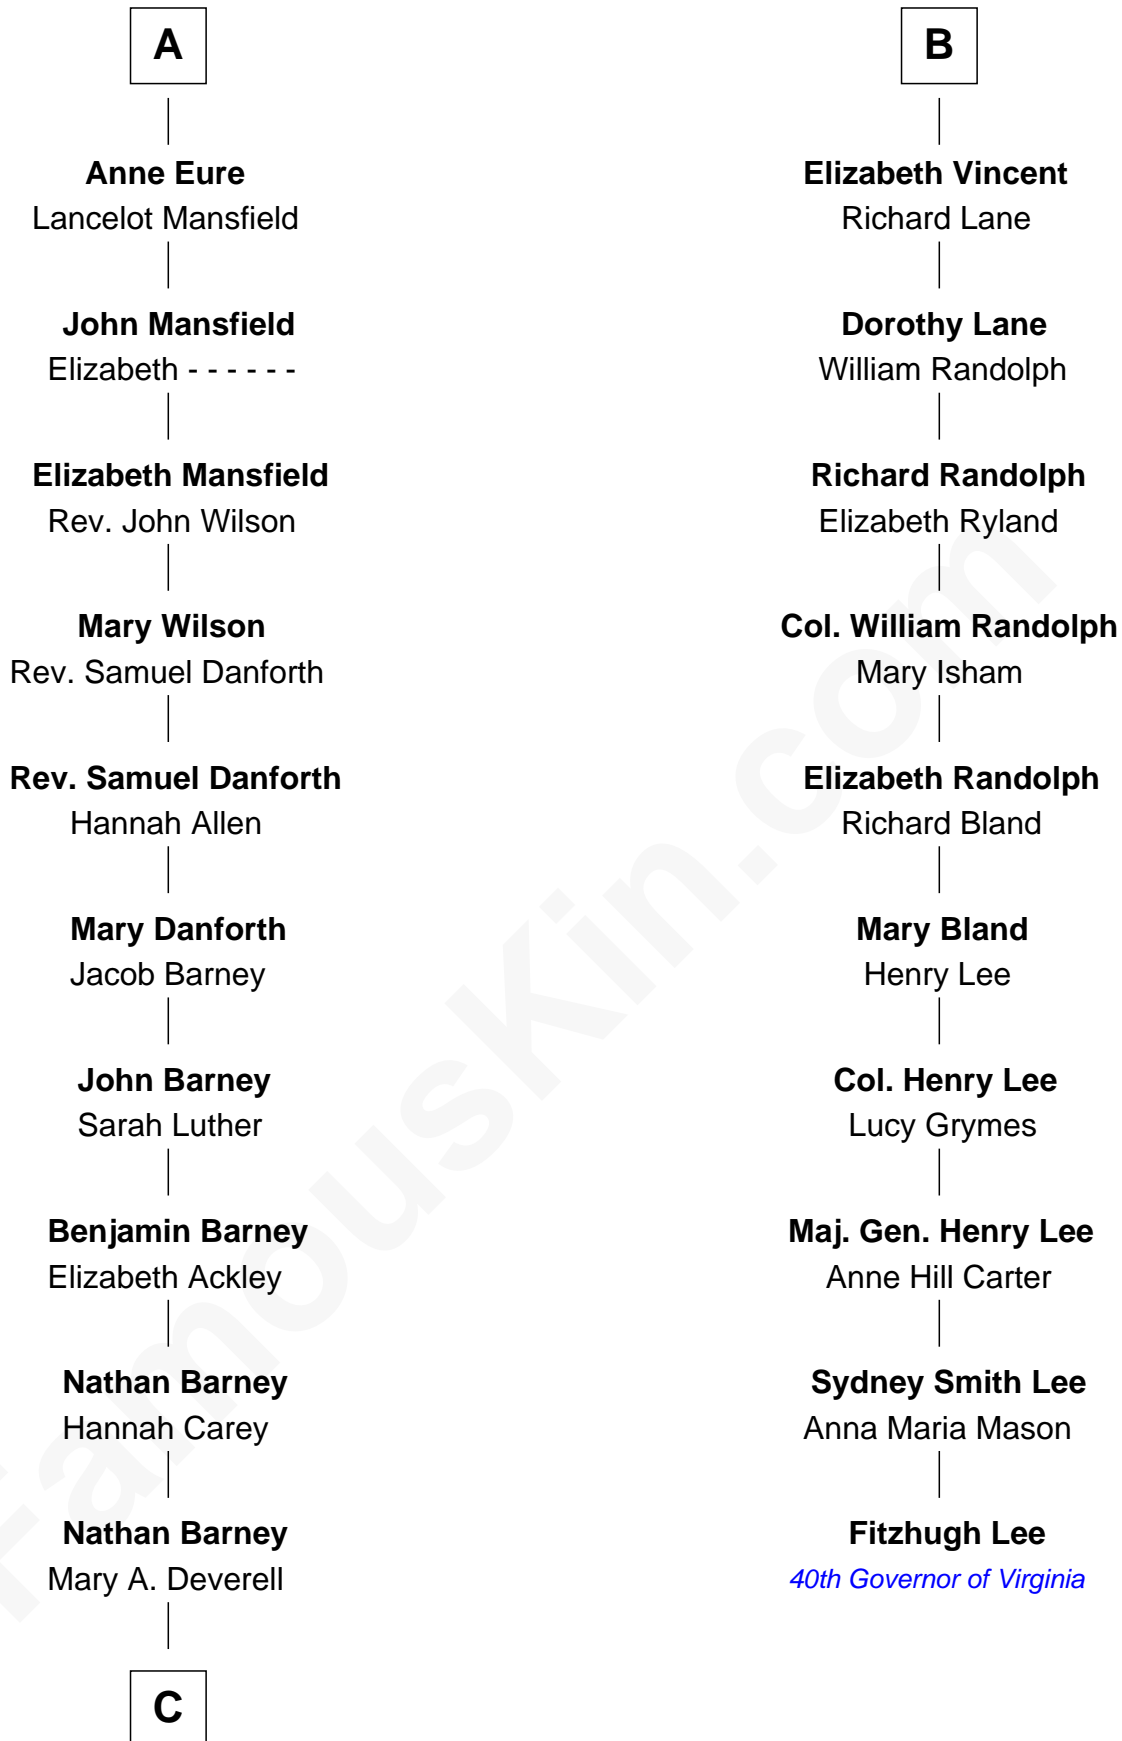

FamousKin.com
Relationship Chart of
Elizabeth Montgomery
TV Actress - "Bewitched"

16th cousin 3 times removed of
Fitzhugh Lee
40th Governor of Virginia

C

—
Mary Weed Barney

Henry Montgomery

—
Henry Montgomery

Elizabeth Bryan Allen

—
Elizabeth Montgomey

TV Actress - "Bewitched"

FamousKin.com