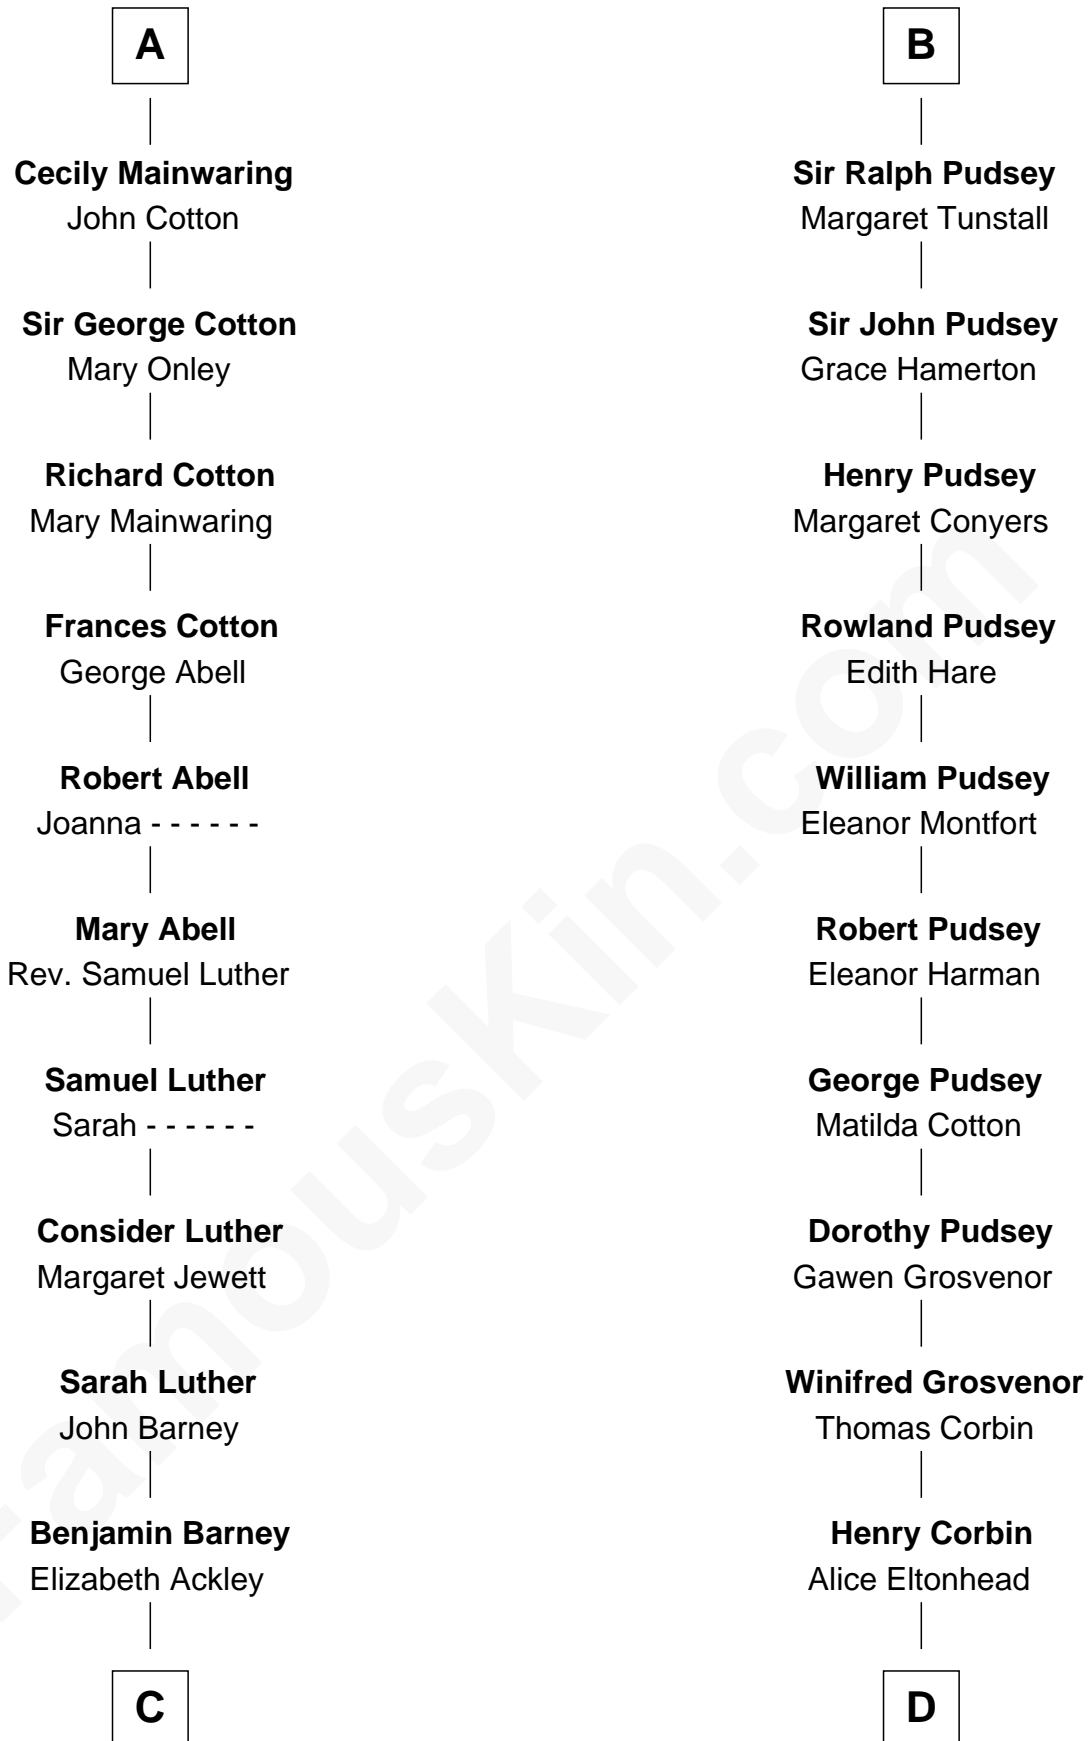

FamousKin.com
Relationship Chart of
Elizabeth Montgomery
TV Actress - "Bewitched"

20th cousin 1 time removed of

Thomas Sim Lee
2nd and 7th Governor of Maryland

C

Nathan Barney
Hannah Carey

Nathan Barney
Mary A. Deverell

Mary Weed Barney
Henry Montgomery

Henry Montgomery
Elizabeth Bryan Allen

Elizabeth Montgomery
TV Actress - "Bewitched"

D

Laetitia Corbin
Richard Lee

Philip Lee
Sarah Brooke

Thomas Lee
Christiana Sim

Thomas Sim Lee
2nd and 7th Governor of Maryland