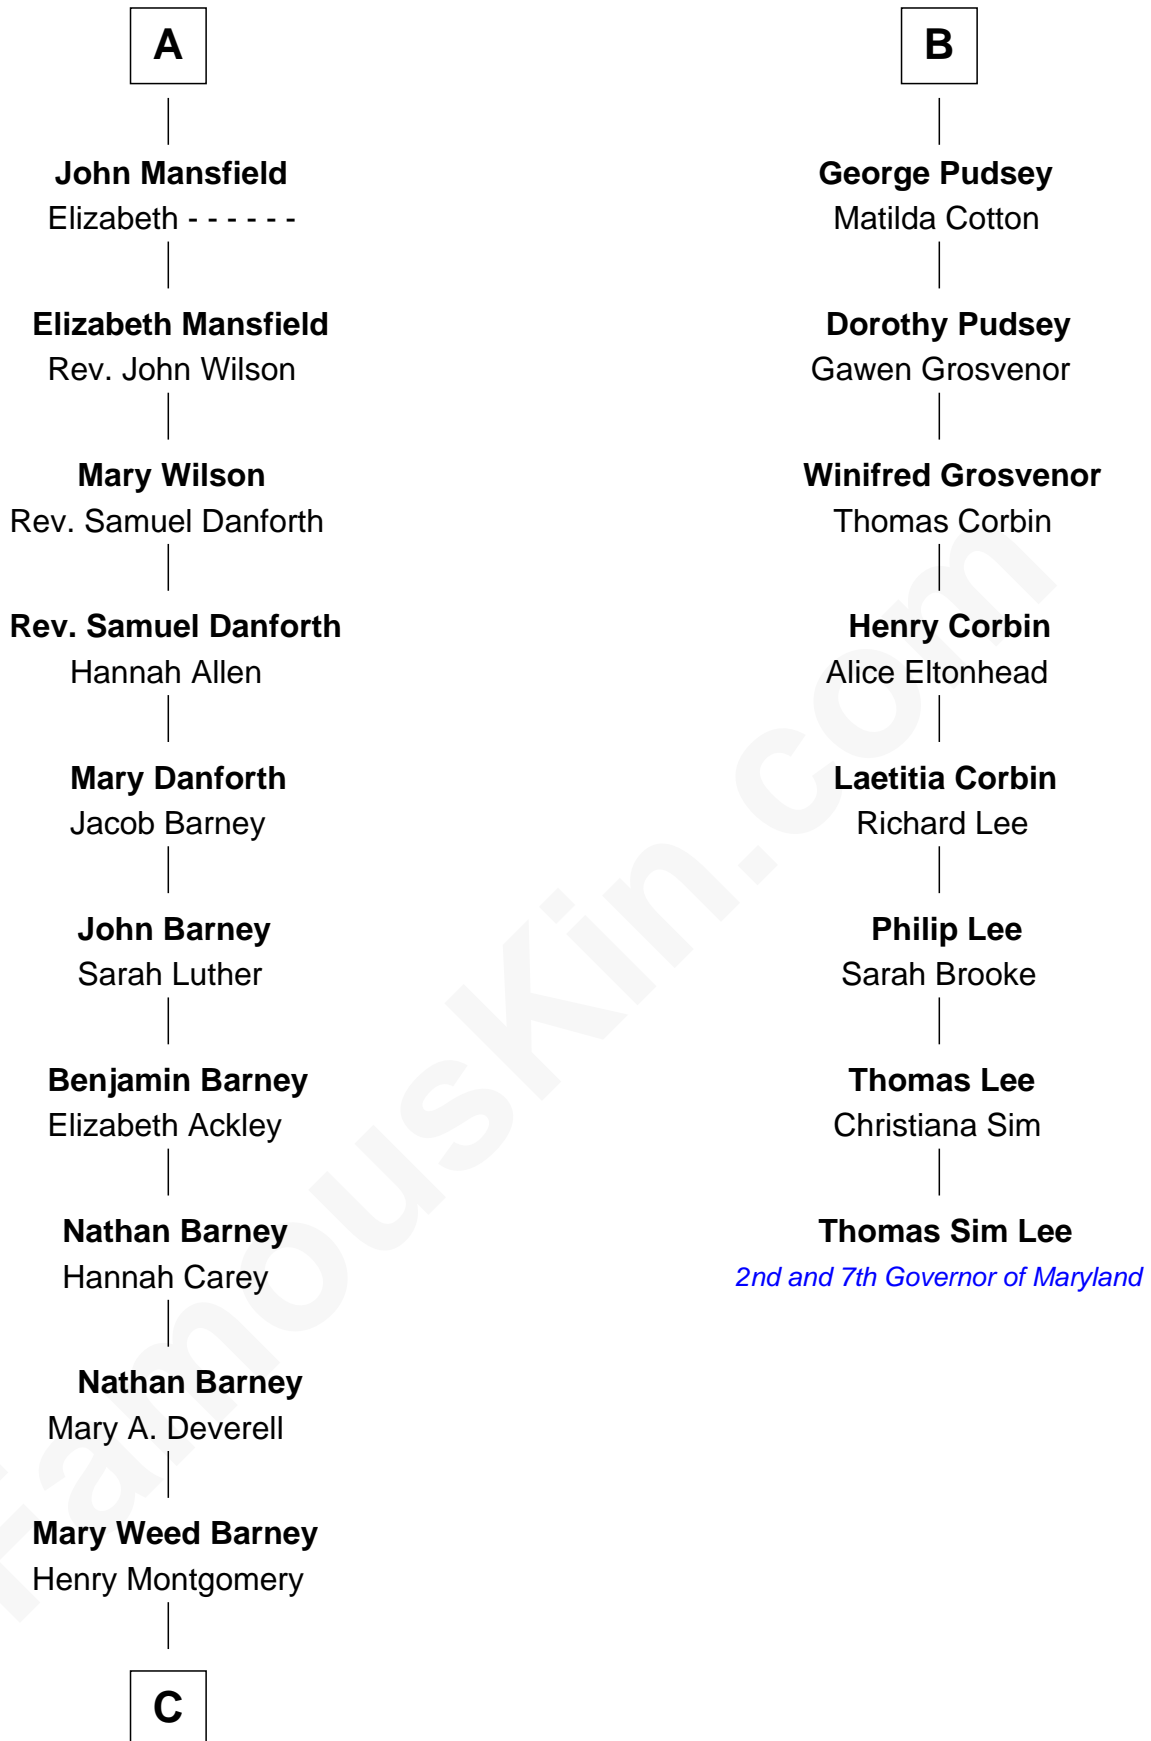

FamousKin.com
Relationship Chart of
Elizabeth Montgomery
TV Actress - "Bewitched"

14th cousin 4 times removed of
Thomas Sim Lee
2nd and 7th Governor of Maryland

C

Henry Montgomery
Elizabeth Bryan Allen

Elizabeth Montgomery
TV Actress - "Bewitched"

FamousKin.com