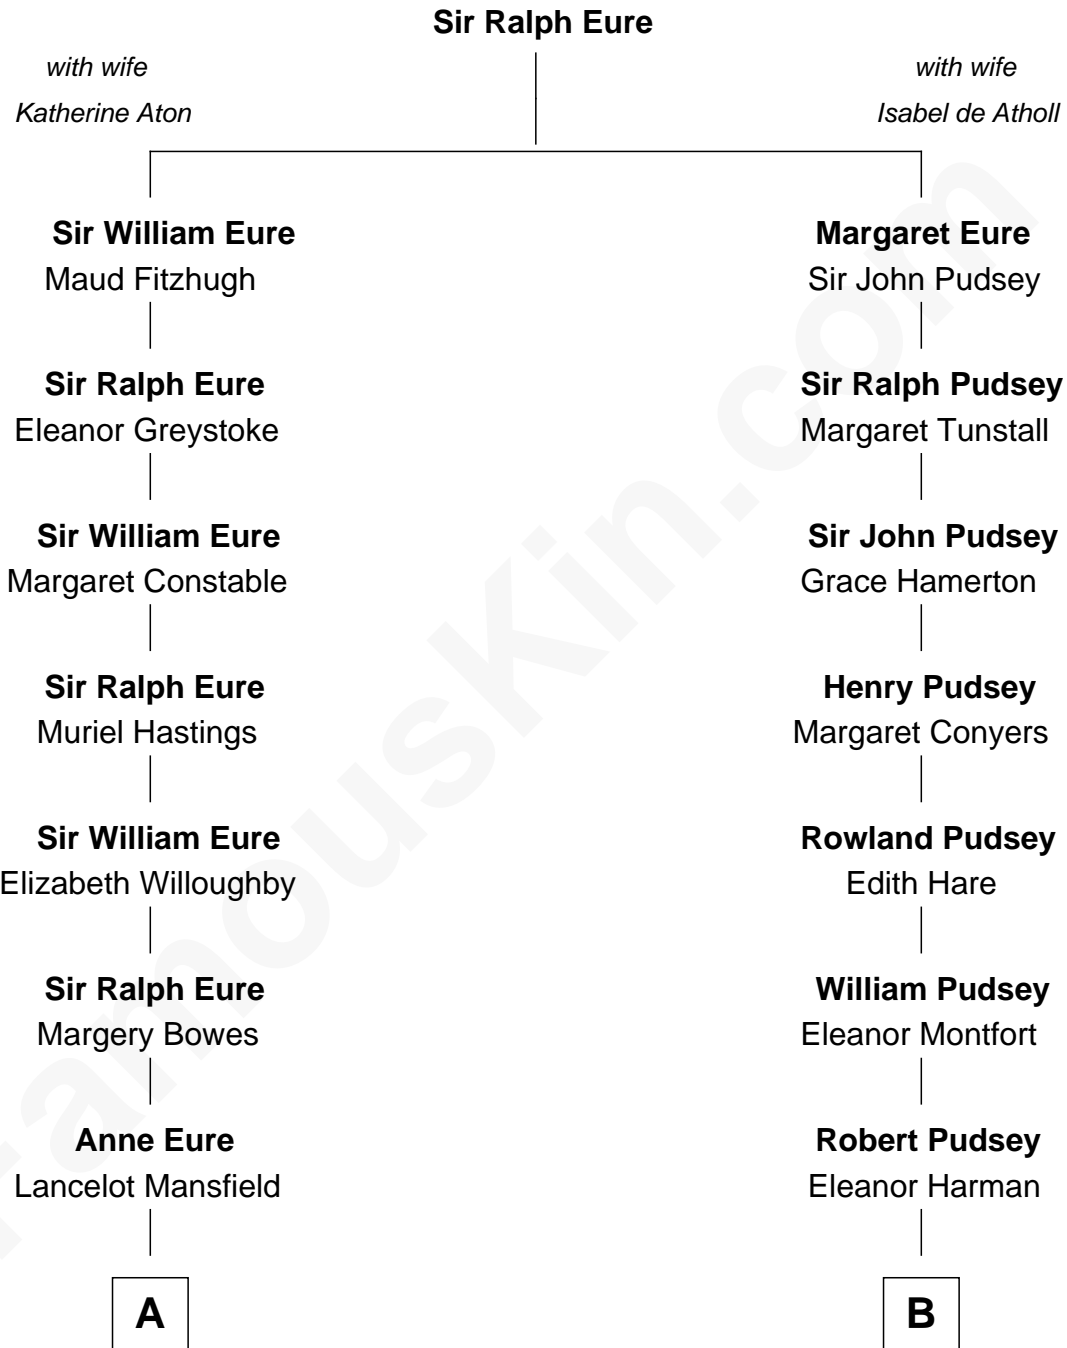

FamousKin.com
Relationship Chart of
Elizabeth Montgomery
TV Actress - "Bewitched"

14th cousin 4 times removed of
Thomas Sim Lee
2nd and 7th Governor of Maryland

C

Henry Montgomery
Elizabeth Bryan Allen

Elizabeth Montgomery
TV Actress - "Bewitched"

FamousKin.com