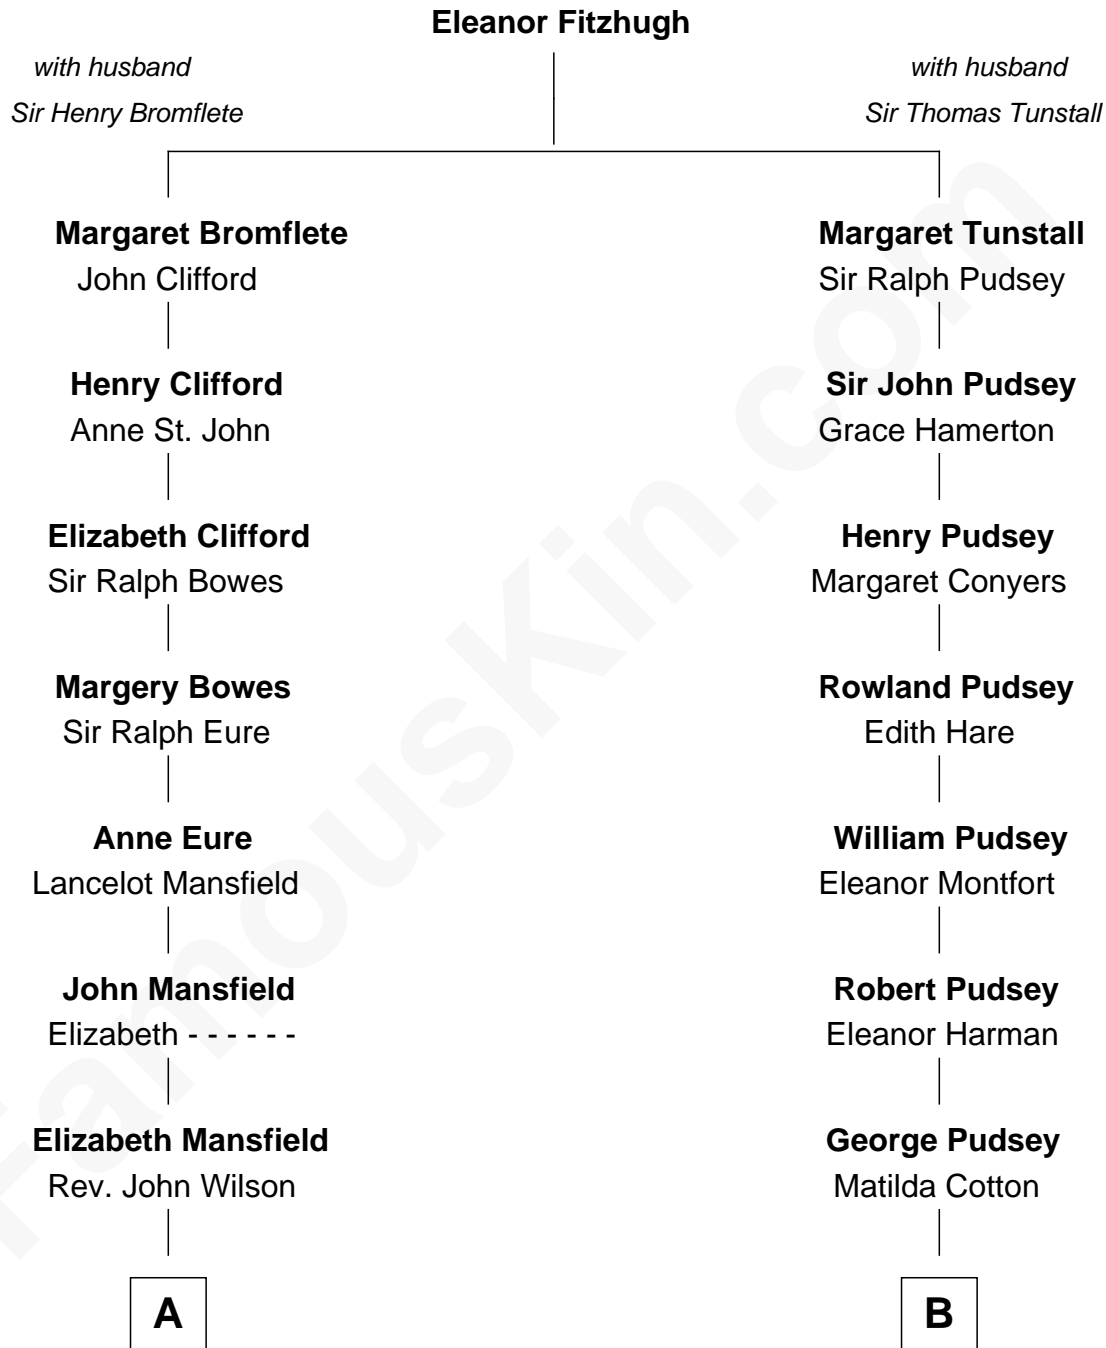

**FamousKin.com**  
**Relationship Chart of**  
**Elizabeth Montgomery**  
*TV Actress - "Bewitched"*

**13th cousin 3 times removed of**  
**Thomas Sim Lee**  
*2nd and 7th Governor of Maryland*

**A**

**Mary Wilson**  
Rev. Samuel Danforth

**Rev. Samuel Danforth**  
Hannah Allen

**Mary Danforth**  
Jacob Barney

**John Barney**  
Sarah Luther

**Benjamin Barney**  
Elizabeth Ackley

**Nathan Barney**  
Hannah Carey

**Nathan Barney**  
Mary A. Deverell