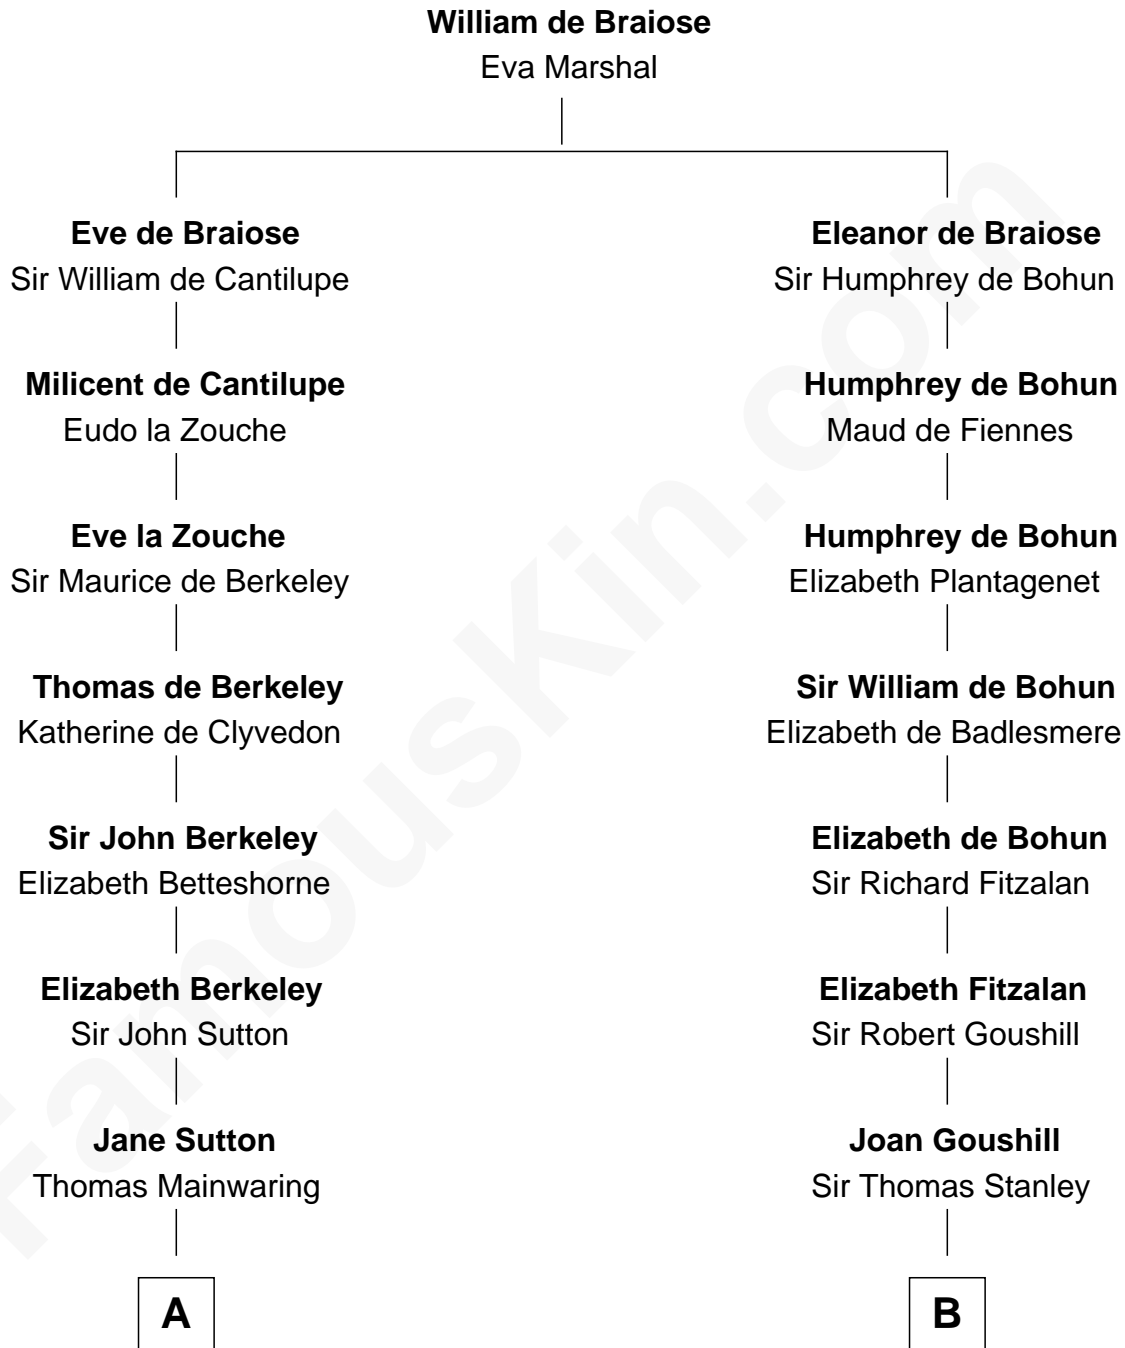

FamousKin.com
Relationship Chart of
Elizabeth Montgomery
TV Actress - "Bewitched"

17th cousin 4 times removed of

Thomas Sim Lee
2nd and 7th Governor of Maryland

C

—
Nathan Barney

Hannah Carey

—
Nathan Barney

Mary A. Deverell

—
Mary Weed Barney

Henry Montgomery

—
Henry Montgomery

Elizabeth Bryan Allen

—
Elizabeth Montgomery

TV Actress - "Bewitched"

FamousKin.com