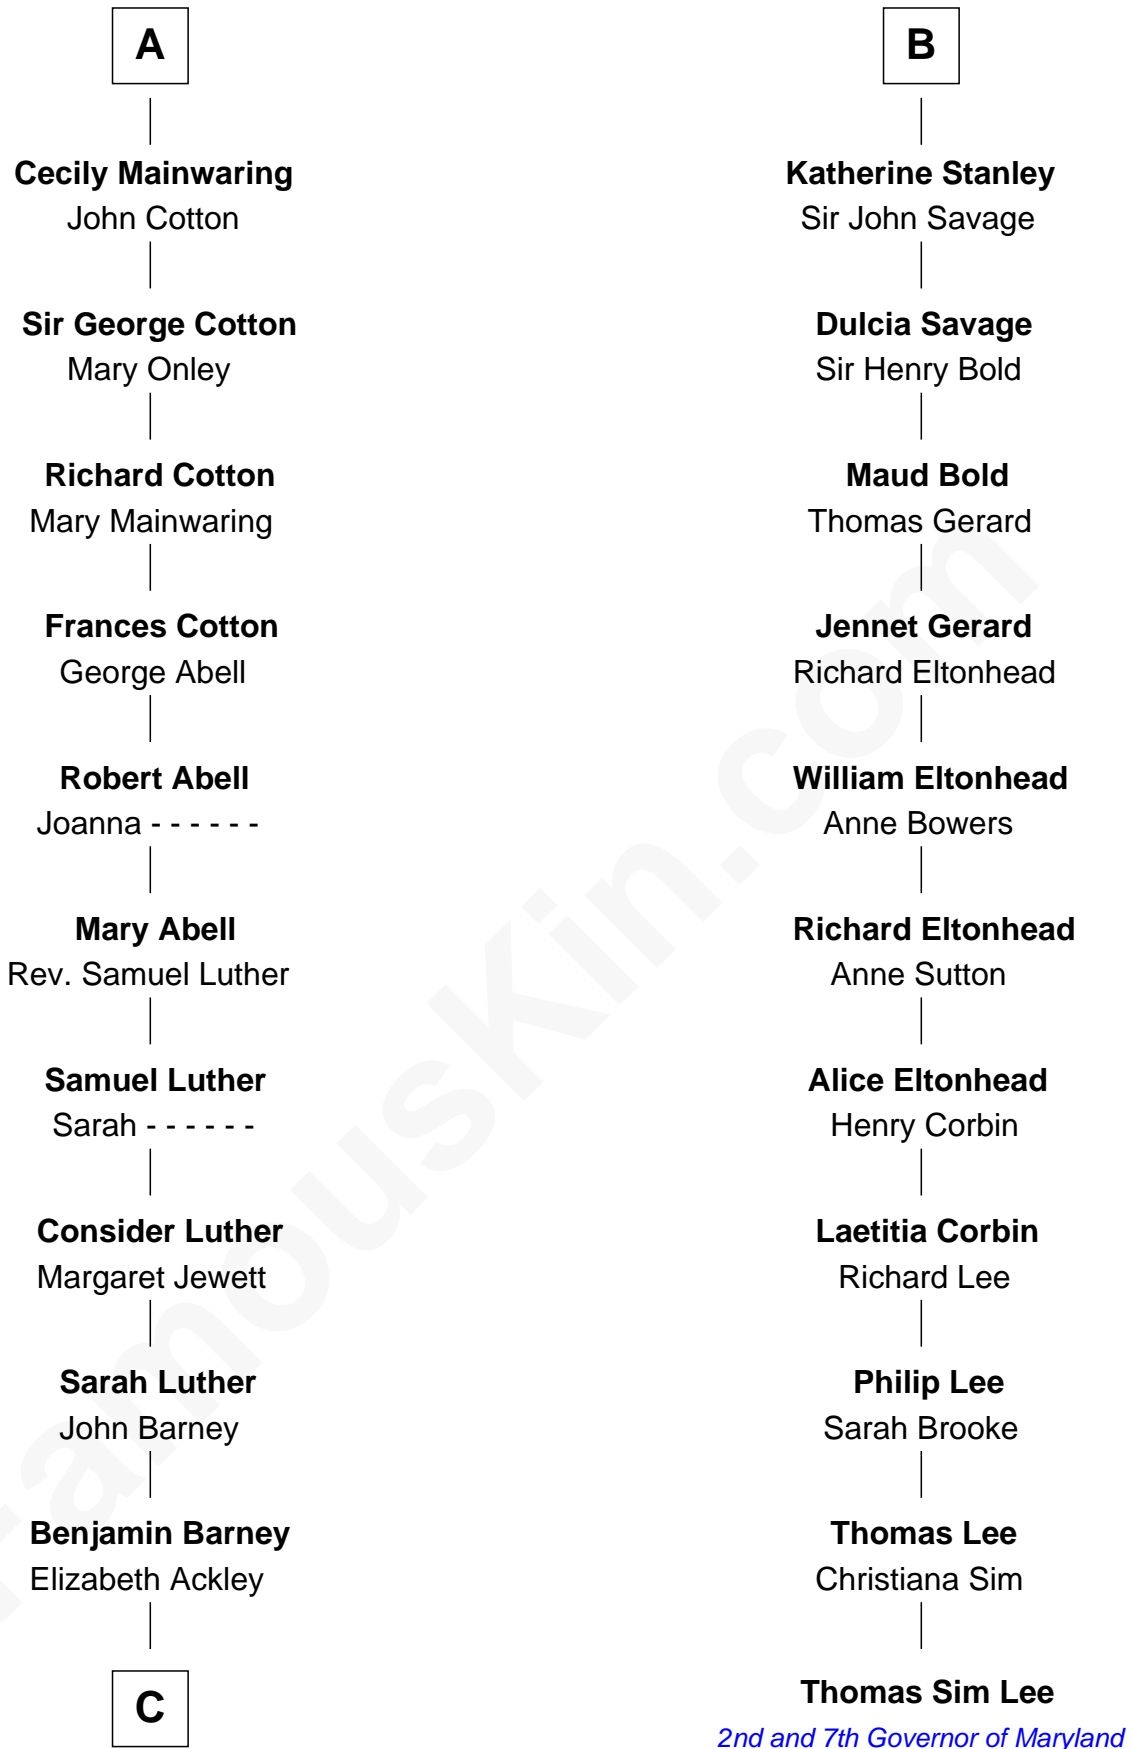

FamousKin.com
Relationship Chart of
Elizabeth Montgomery
TV Actress - "Bewitched"

17th cousin 4 times removed of

Thomas Sim Lee
2nd and 7th Governor of Maryland

C

—
Nathan Barney

Hannah Carey

—
Nathan Barney

Mary A. Deverell

—
Mary Weed Barney

Henry Montgomery

—
Henry Montgomery

Elizabeth Bryan Allen

—
Elizabeth Montgomery

TV Actress - "Bewitched"

FamousKin.com