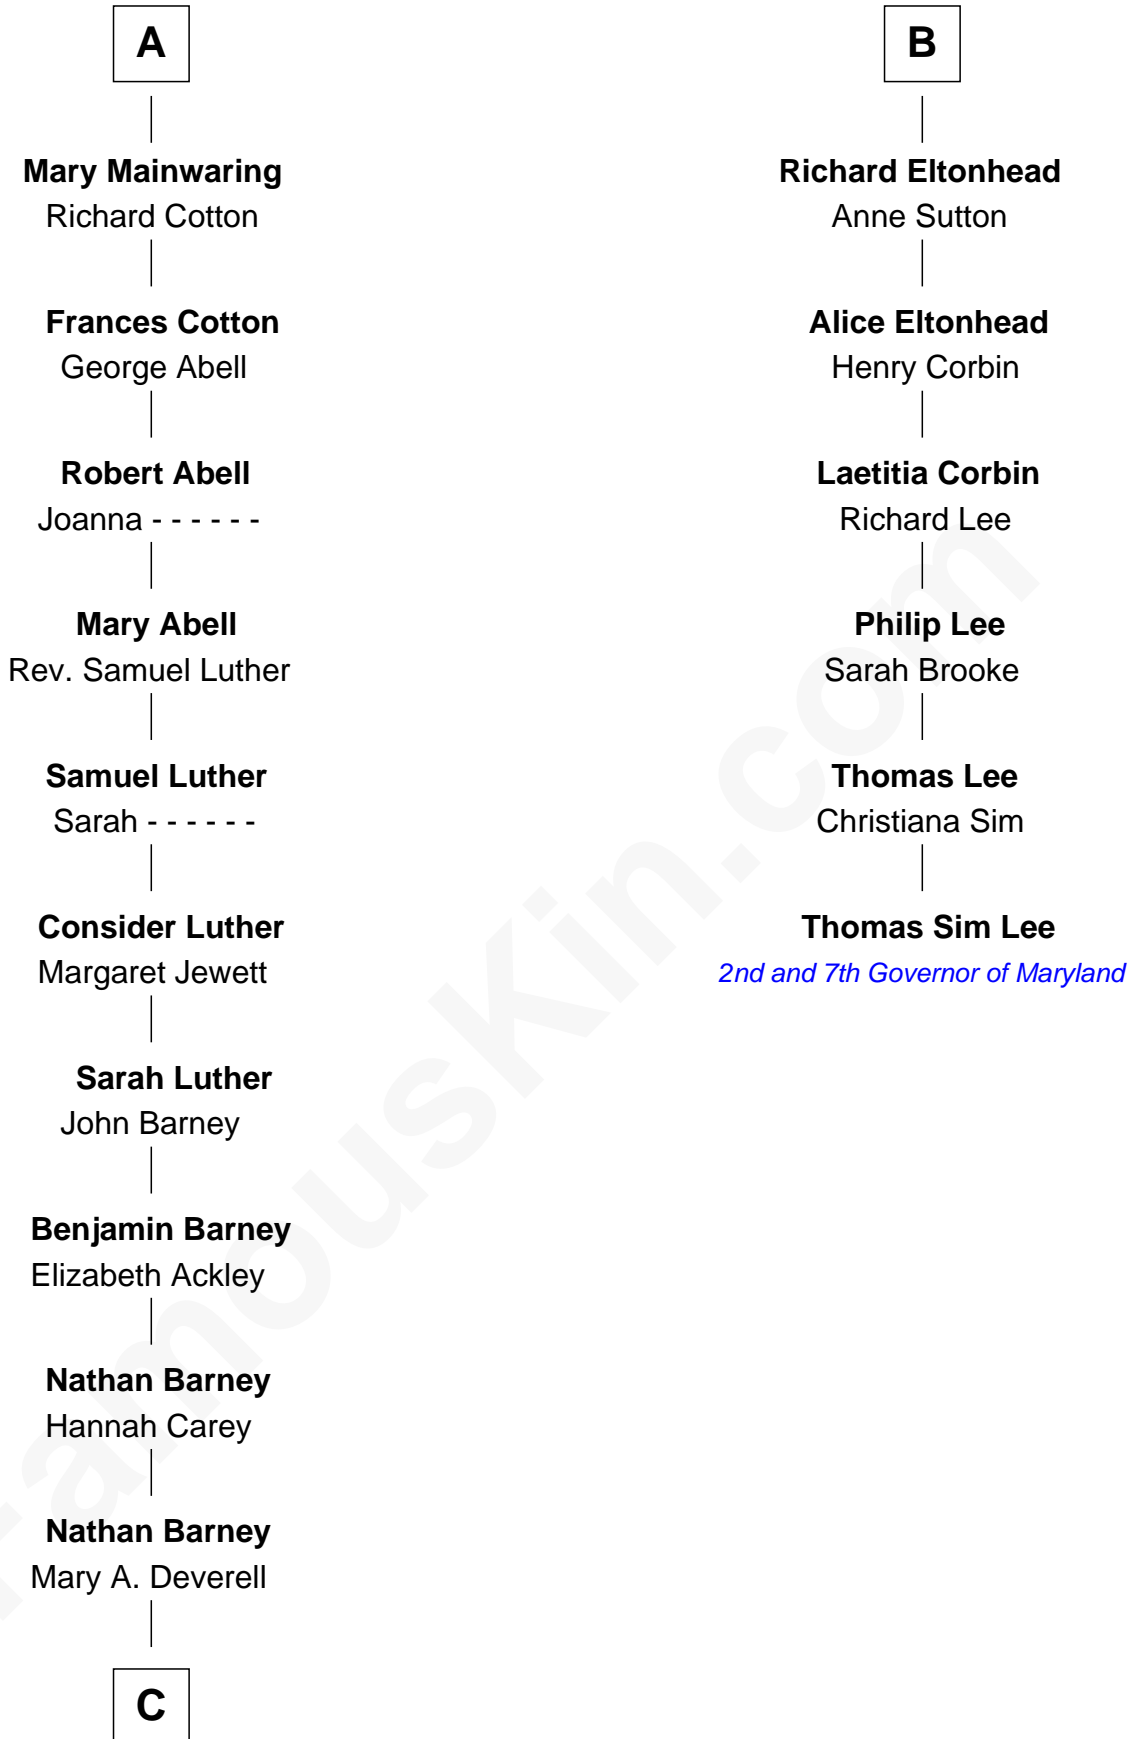

FamousKin.com
Relationship Chart of
Elizabeth Montgomery
TV Actress - "Bewitched"

12th cousin 7 times removed of
Thomas Sim Lee
2nd and 7th Governor of Maryland

Sir Richard Fitzalan
 Elizabeth de Bohun

Joan Fitzalan
 Sir William Beauchamp

Elizabeth Fitzalan
 Sir Robert Goushill

Joan Beauchamp
 James Butler

Joan Goushill
 Sir Thomas Stanley

Elizabeth Butler
 John Talbot

Katherine Stanley
 Sir John Savage

Ann Talbot
 Sir Henry Vernon

Dulcia Savage
 Sir Henry Bold

Elizabeth Vernon
 Sir Robert Corbet

Maud Bold
 Thomas Gerard

Dorothy Corbet
 Sir Richard Mainwaring

Jennet Gerard
 Richard Eltonhead

Sir Arthur Mainwaring
 Margaret Mainwaring

William Eltonhead
 Anne Bowers

A

B

C

—
Mary Weed Barney

Henry Montgomery

—
Henry Montgomery

Elizabeth Bryan Allen

—
Elizabeth Montgomery