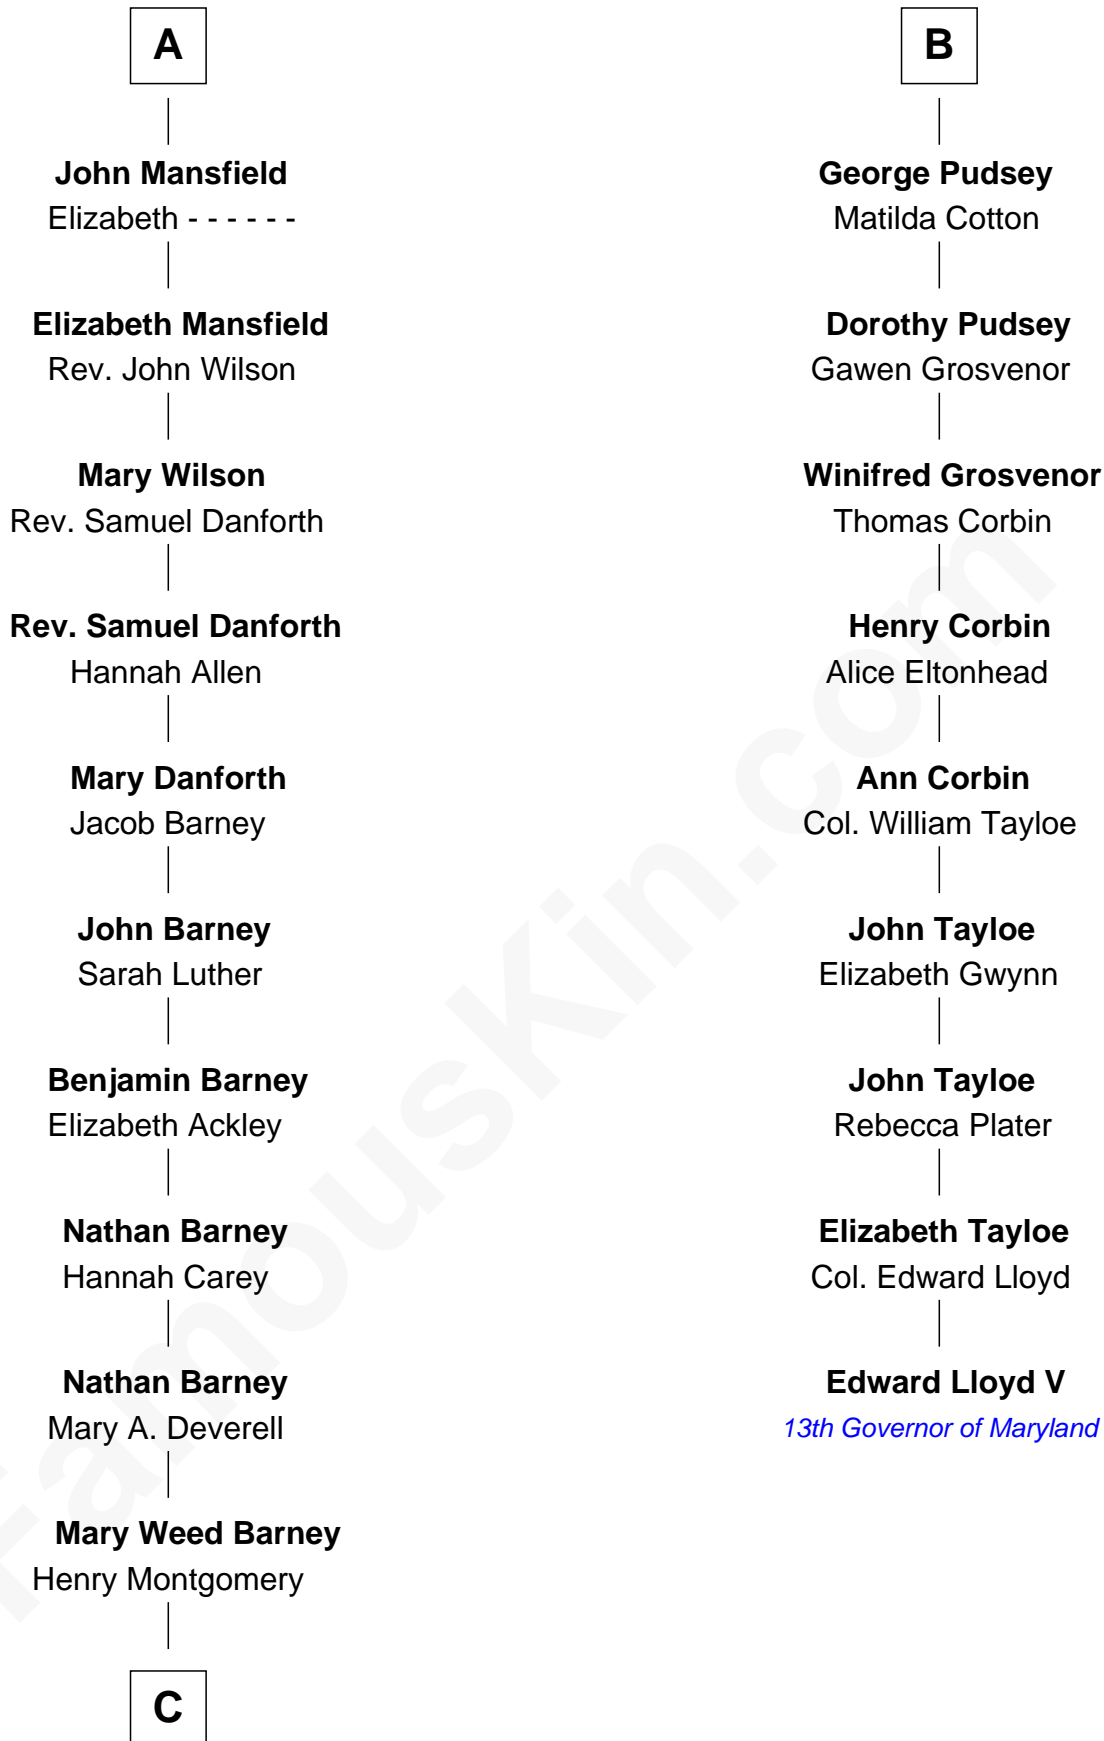

FamousKin.com
Relationship Chart of
Elizabeth Montgomery
TV Actress - "Bewitched"

15th cousin 3 times removed of
Edward Lloyd V
13th Governor of Maryland

C

Henry Montgomery
Elizabeth Bryan Allen

Elizabeth Montgomery
TV Actress - "Bewitched"

FamousKin.com