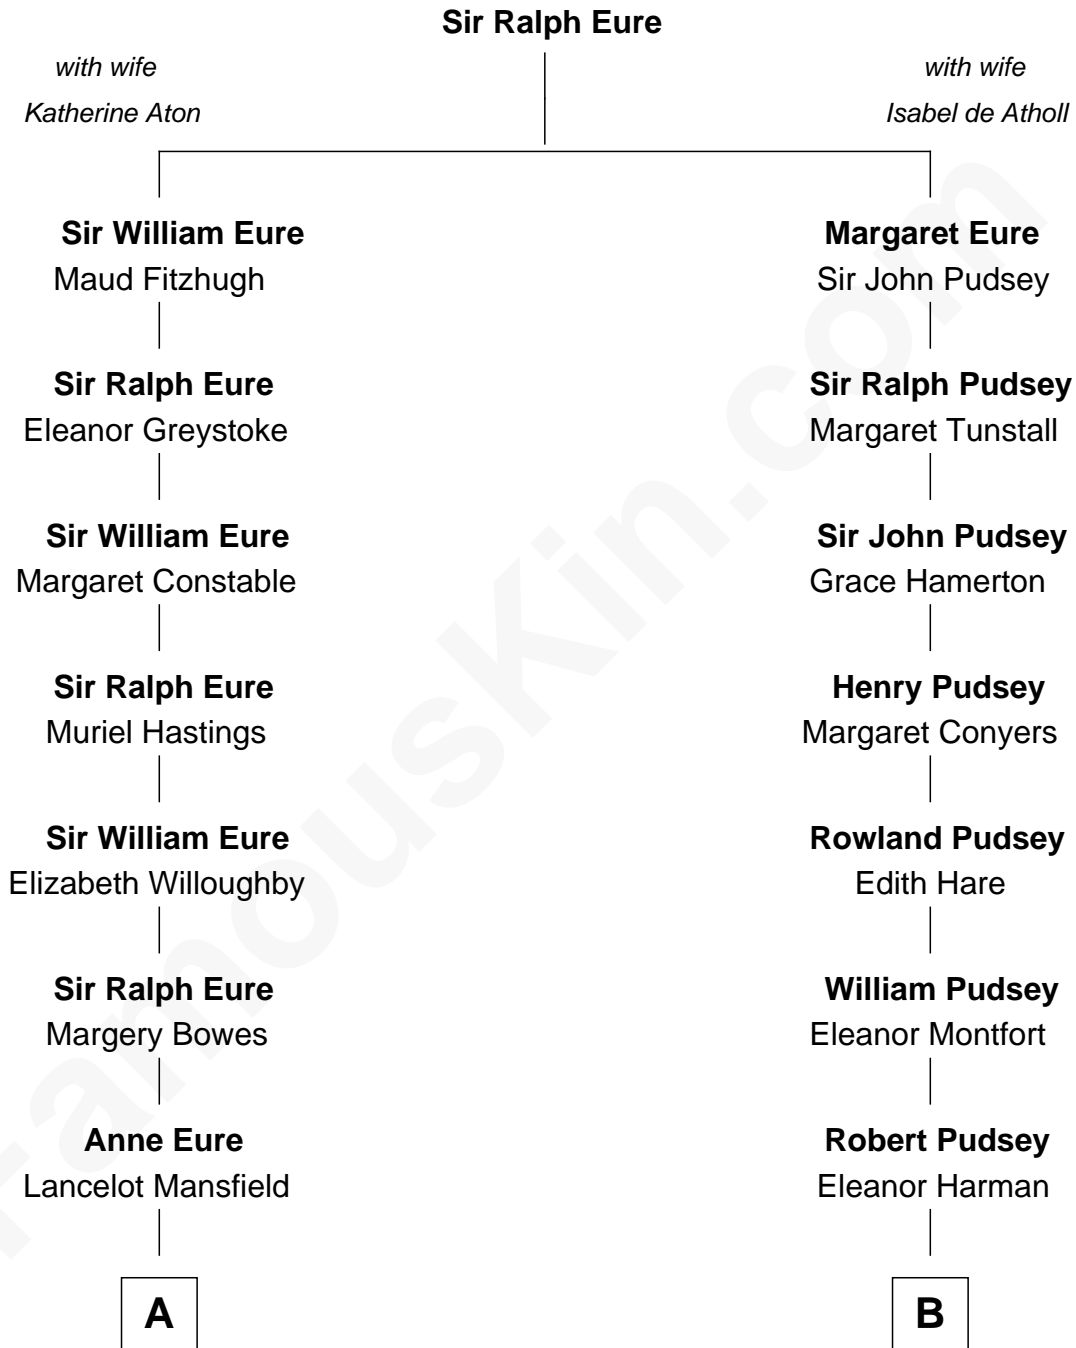

FamousKin.com
Relationship Chart of
Elizabeth Montgomery
TV Actress - "Bewitched"

15th cousin 3 times removed of
Edward Lloyd V
13th Governor of Maryland

C

Henry Montgomery
Elizabeth Bryan Allen

Elizabeth Montgomery
TV Actress - "Bewitched"

FamousKin.com